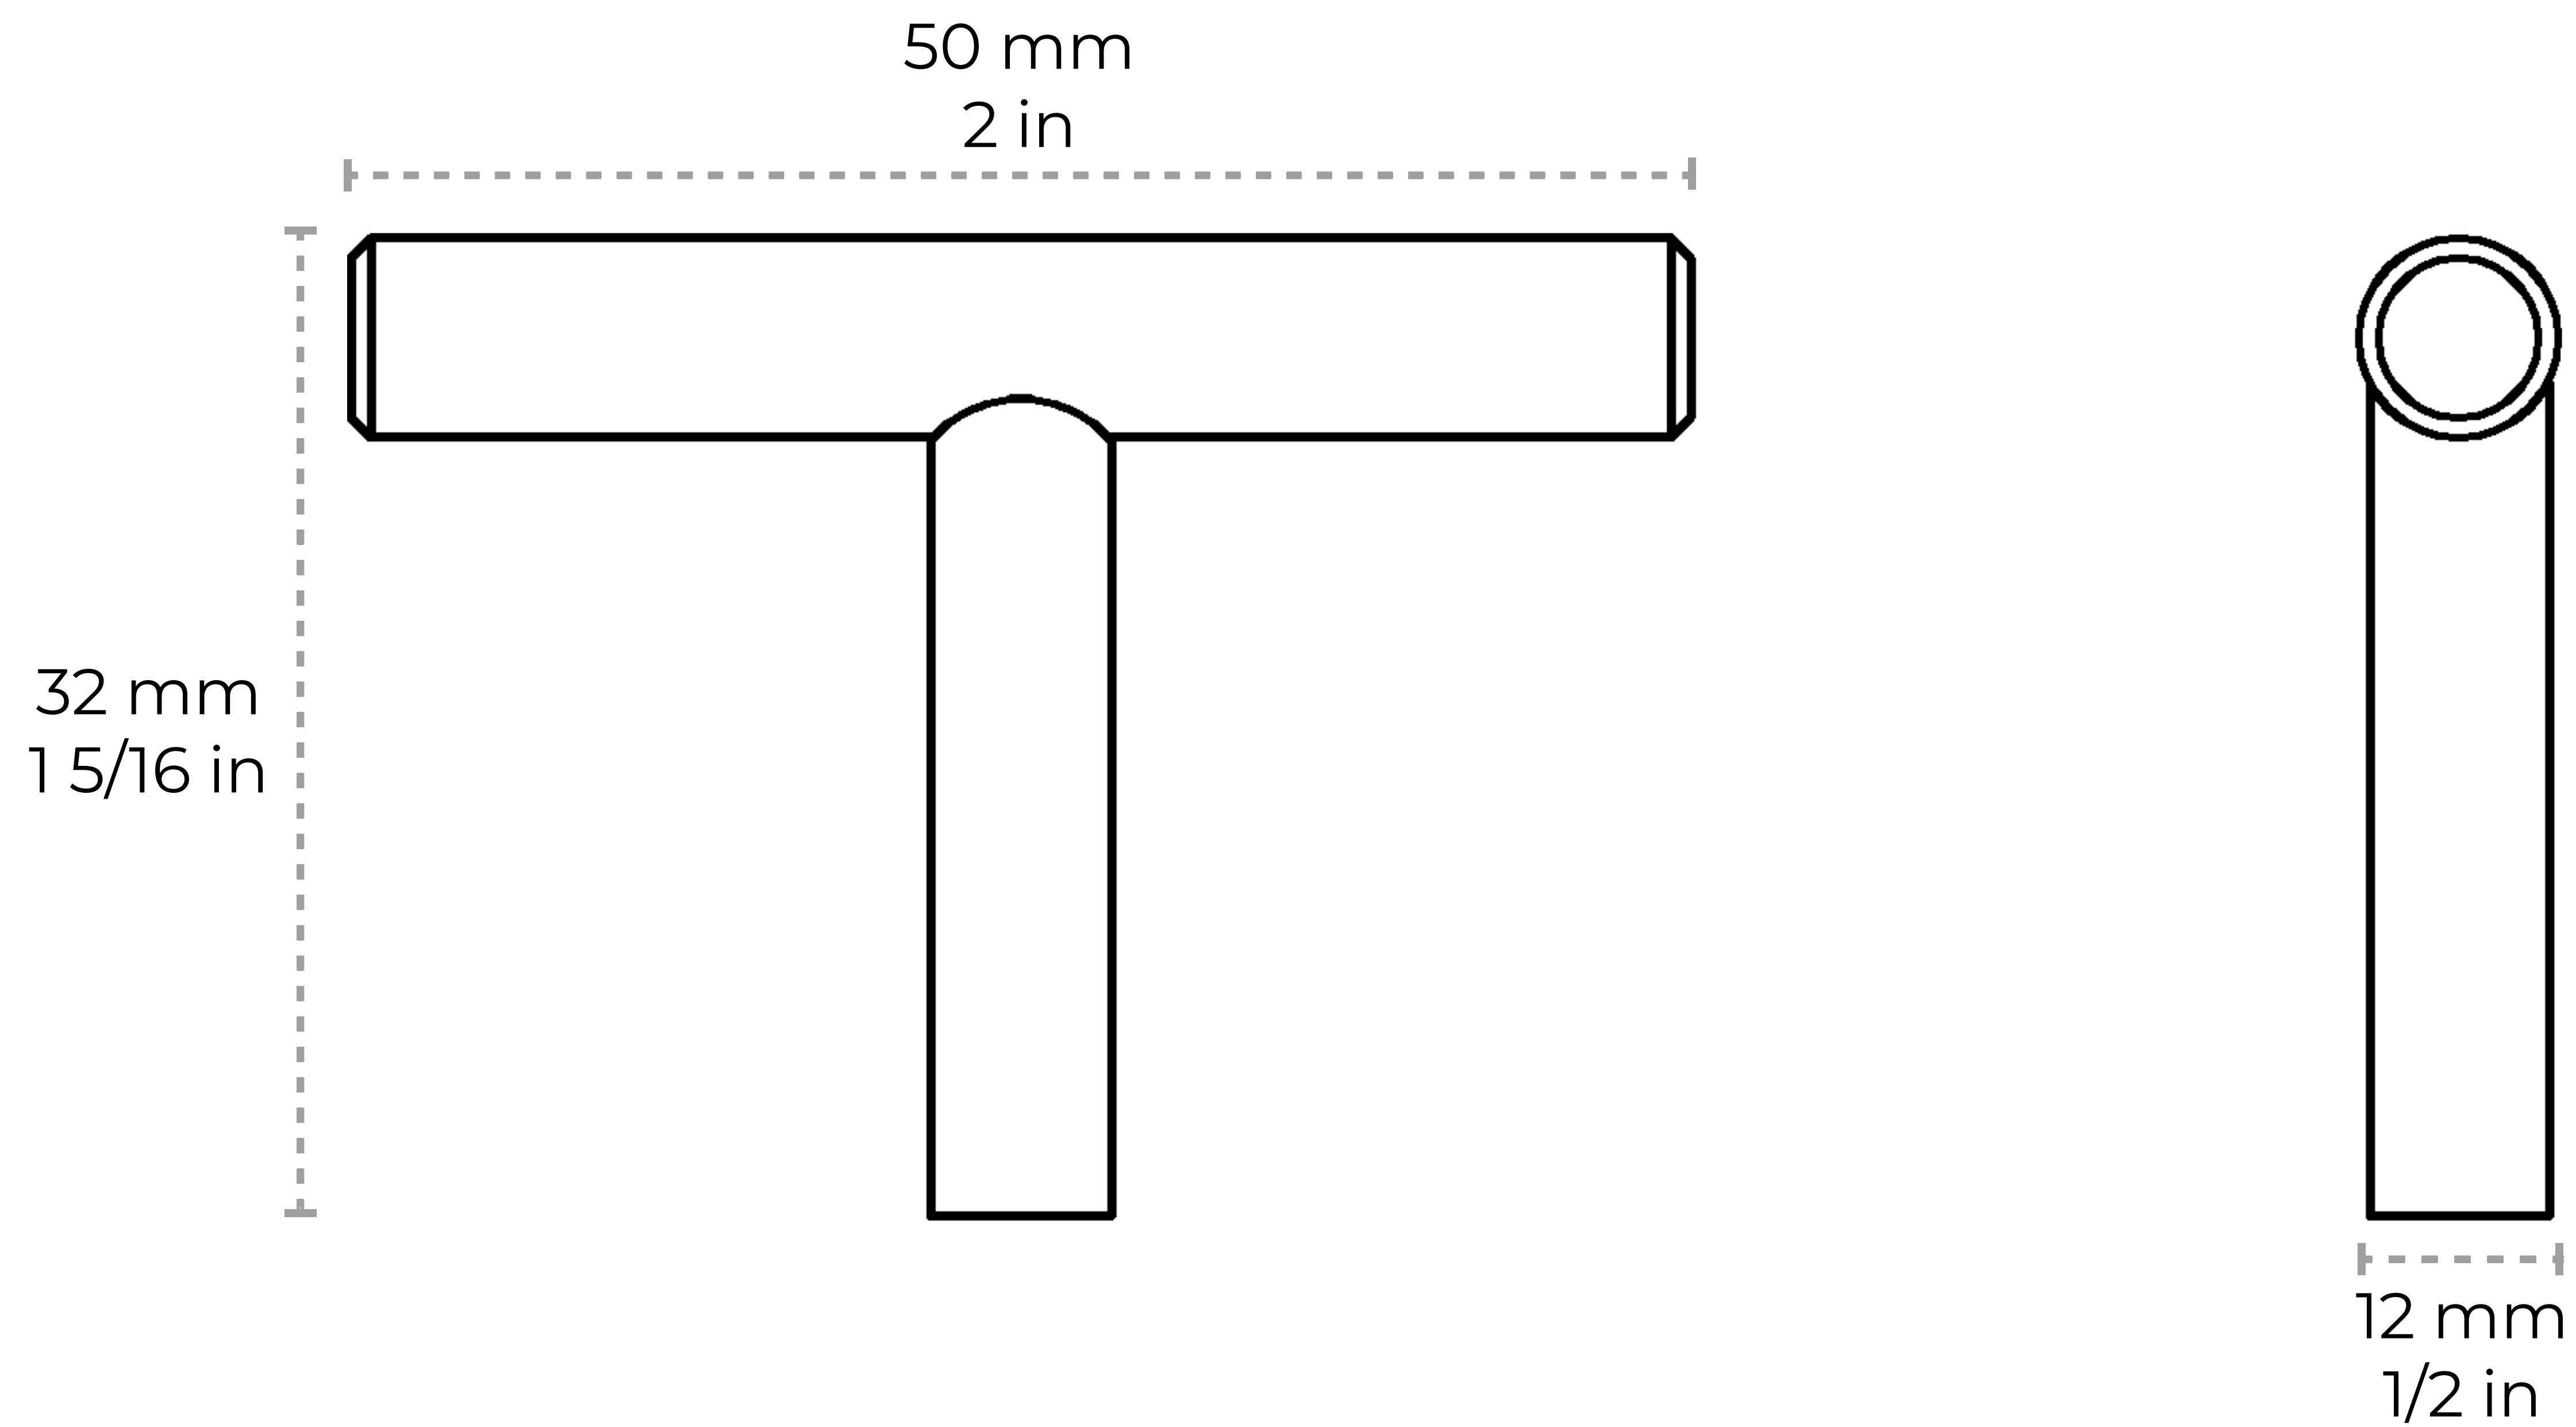

HD-SS002-00

[Handle SS002] Stainless Steel Modern Handle Pull

Material	Stainless Steel
Weight	0.12 lbs
Length	50 mm 2 in
Width	12 mm 1/2 in
Projection	32 mm 1 5/16 in
Center to Center	0 mm 0 in

Contact:

1-360-392-8121