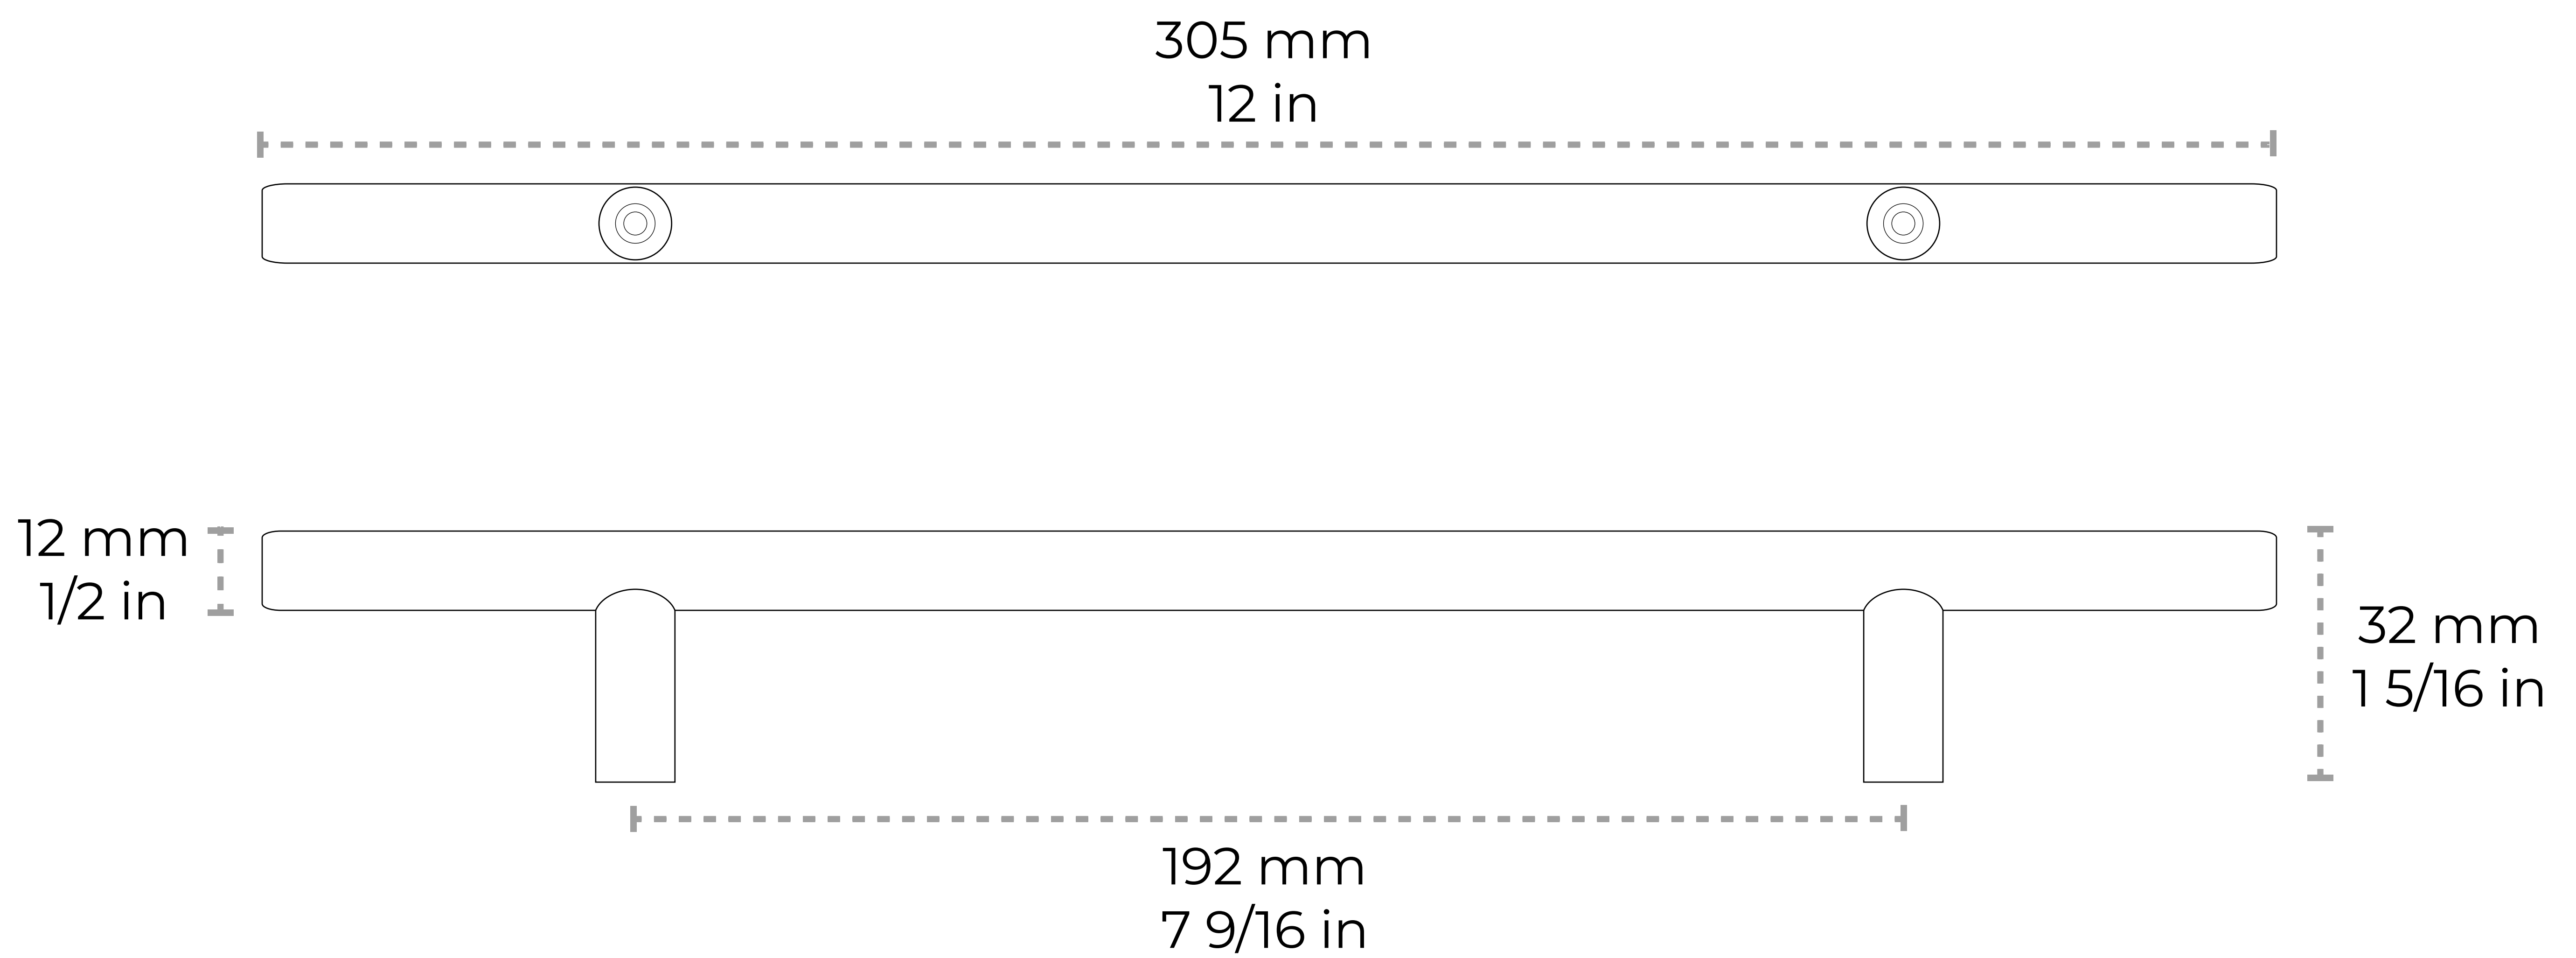

# HD-SS002-192

[Handle SS002] Stainless Steel Modern Handle Pull

Material	Stainless Steel
Weight	0.62 lbs
Length	305 mm 12 in
Width	12 mm 1/2 in
Projection	32 mm 1 5/16 in
Center to Center	192 mm 7 9/16 in