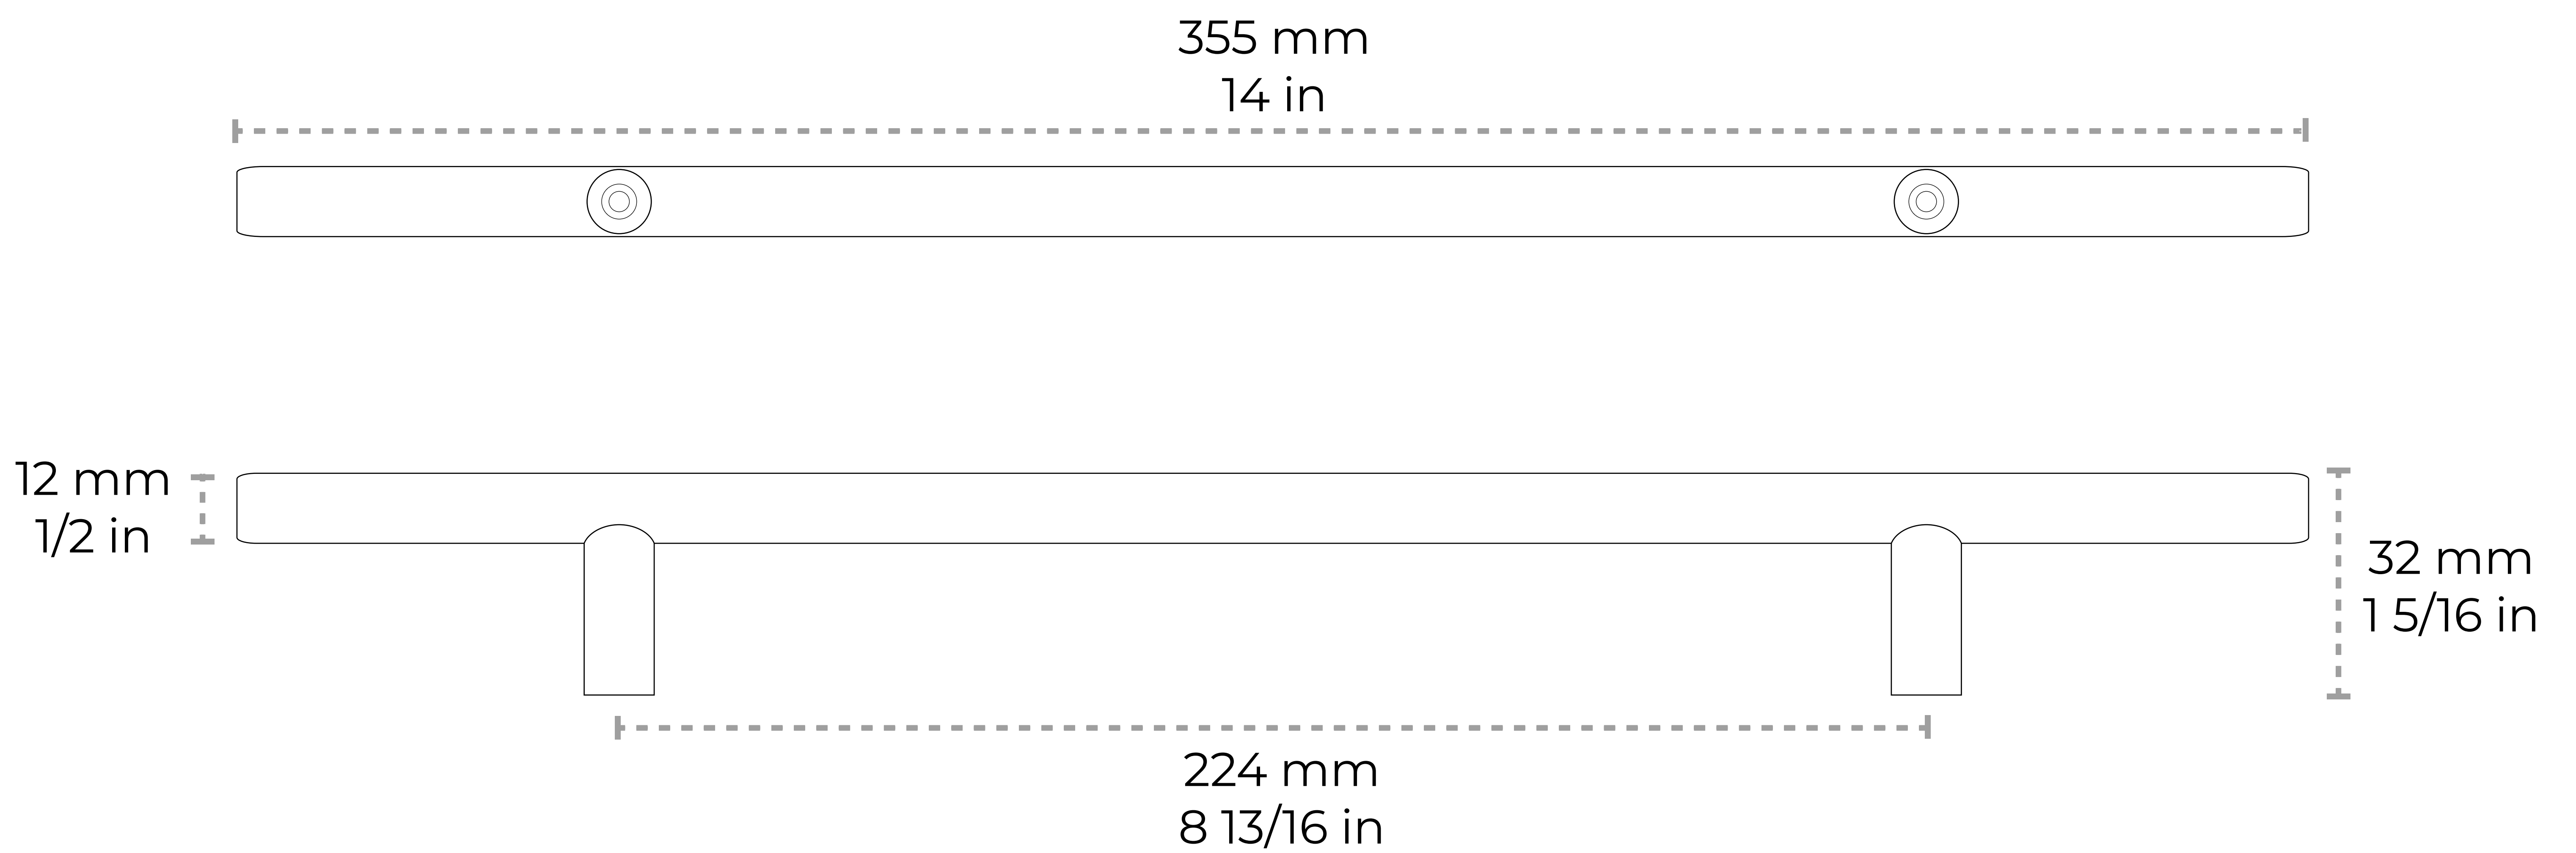

HD-SS002-224

[Handle SS002] Stainless Steel Modern Handle Pull

Material	Stainless Steel
Weight	0.74 lbs
Length	355 mm 14 in
Width	12 mm 1/2 in
Projection	32 mm 1 5/16 in
Center to Center	224 mm 8 13/16 in