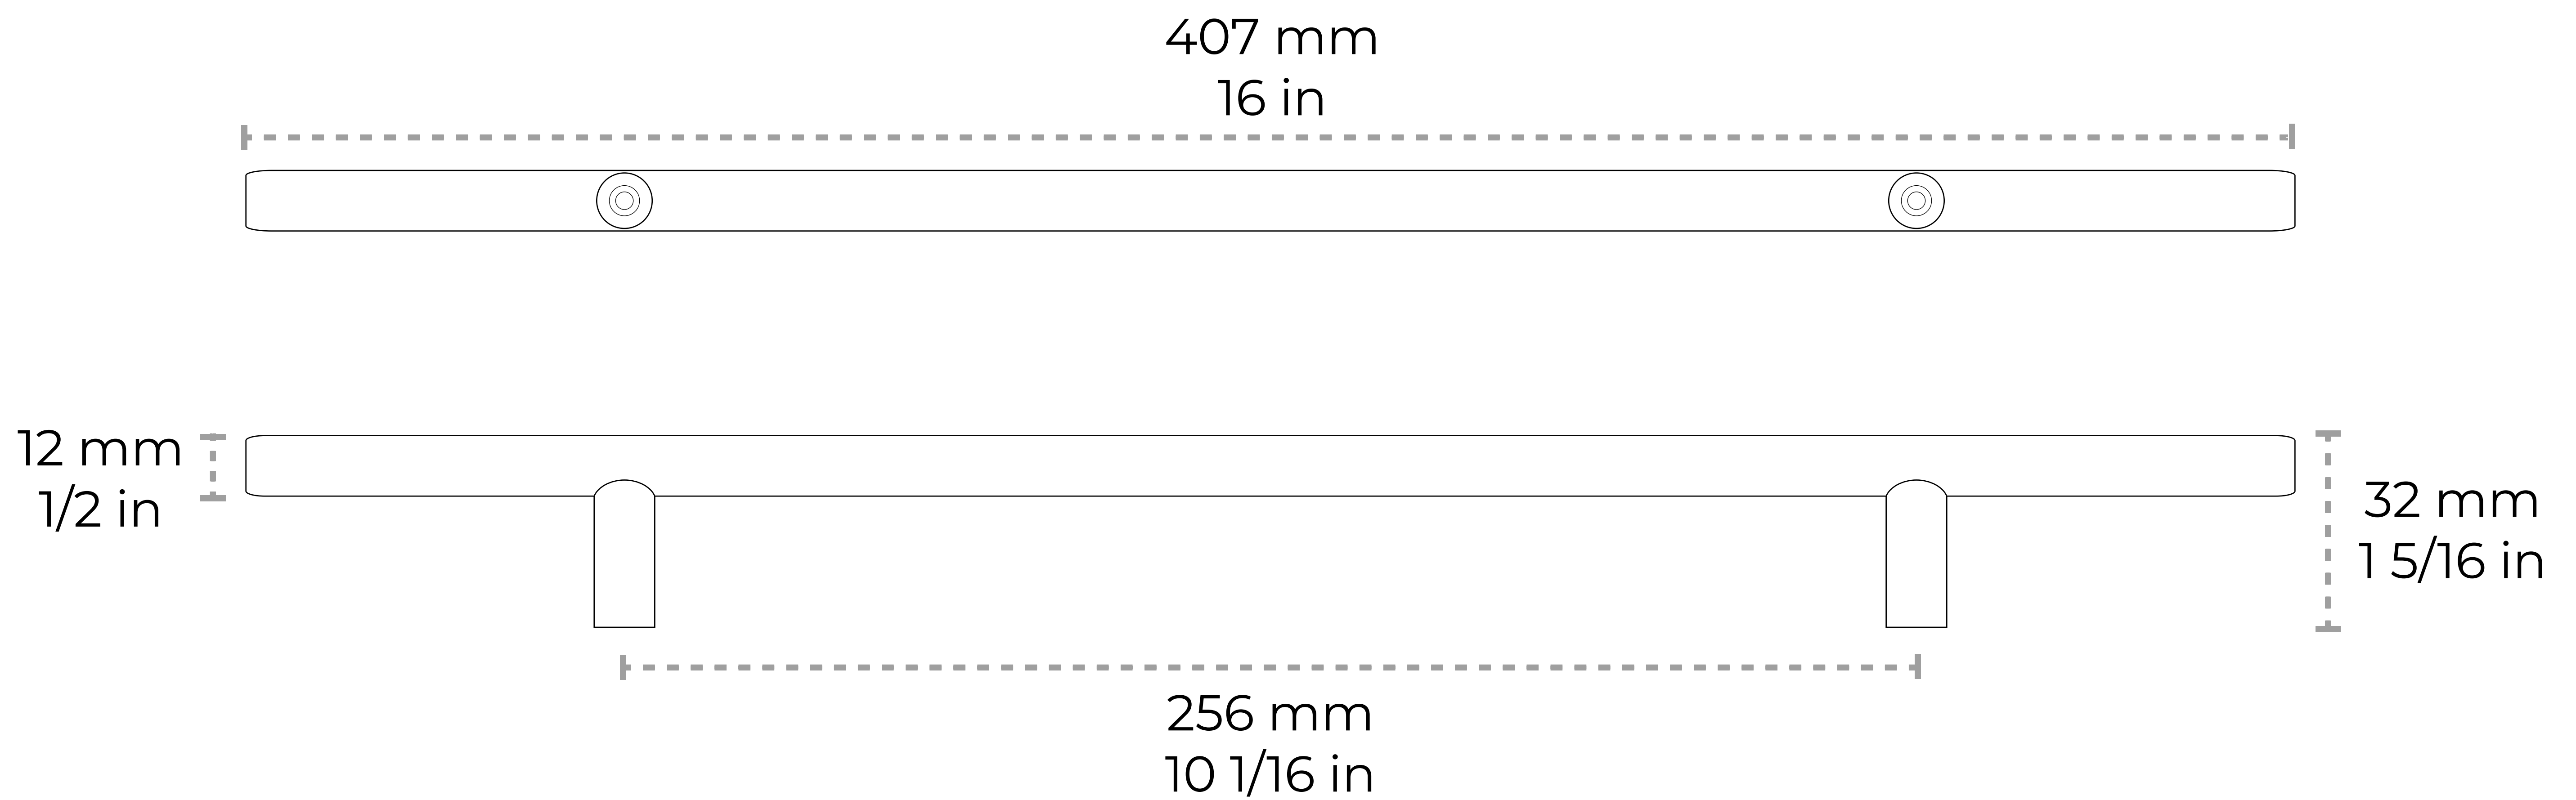

# HD-SS002-256

[Handle SS002] Stainless Steel Modern Handle Pull

Material	Stainless Steel
Weight	0.82 lbs
Length	407 mm 16 in
Width	12 mm 1/2 in
Projection	32 mm 1 5/16 in
Center to Center	256 mm 10 1/16 in