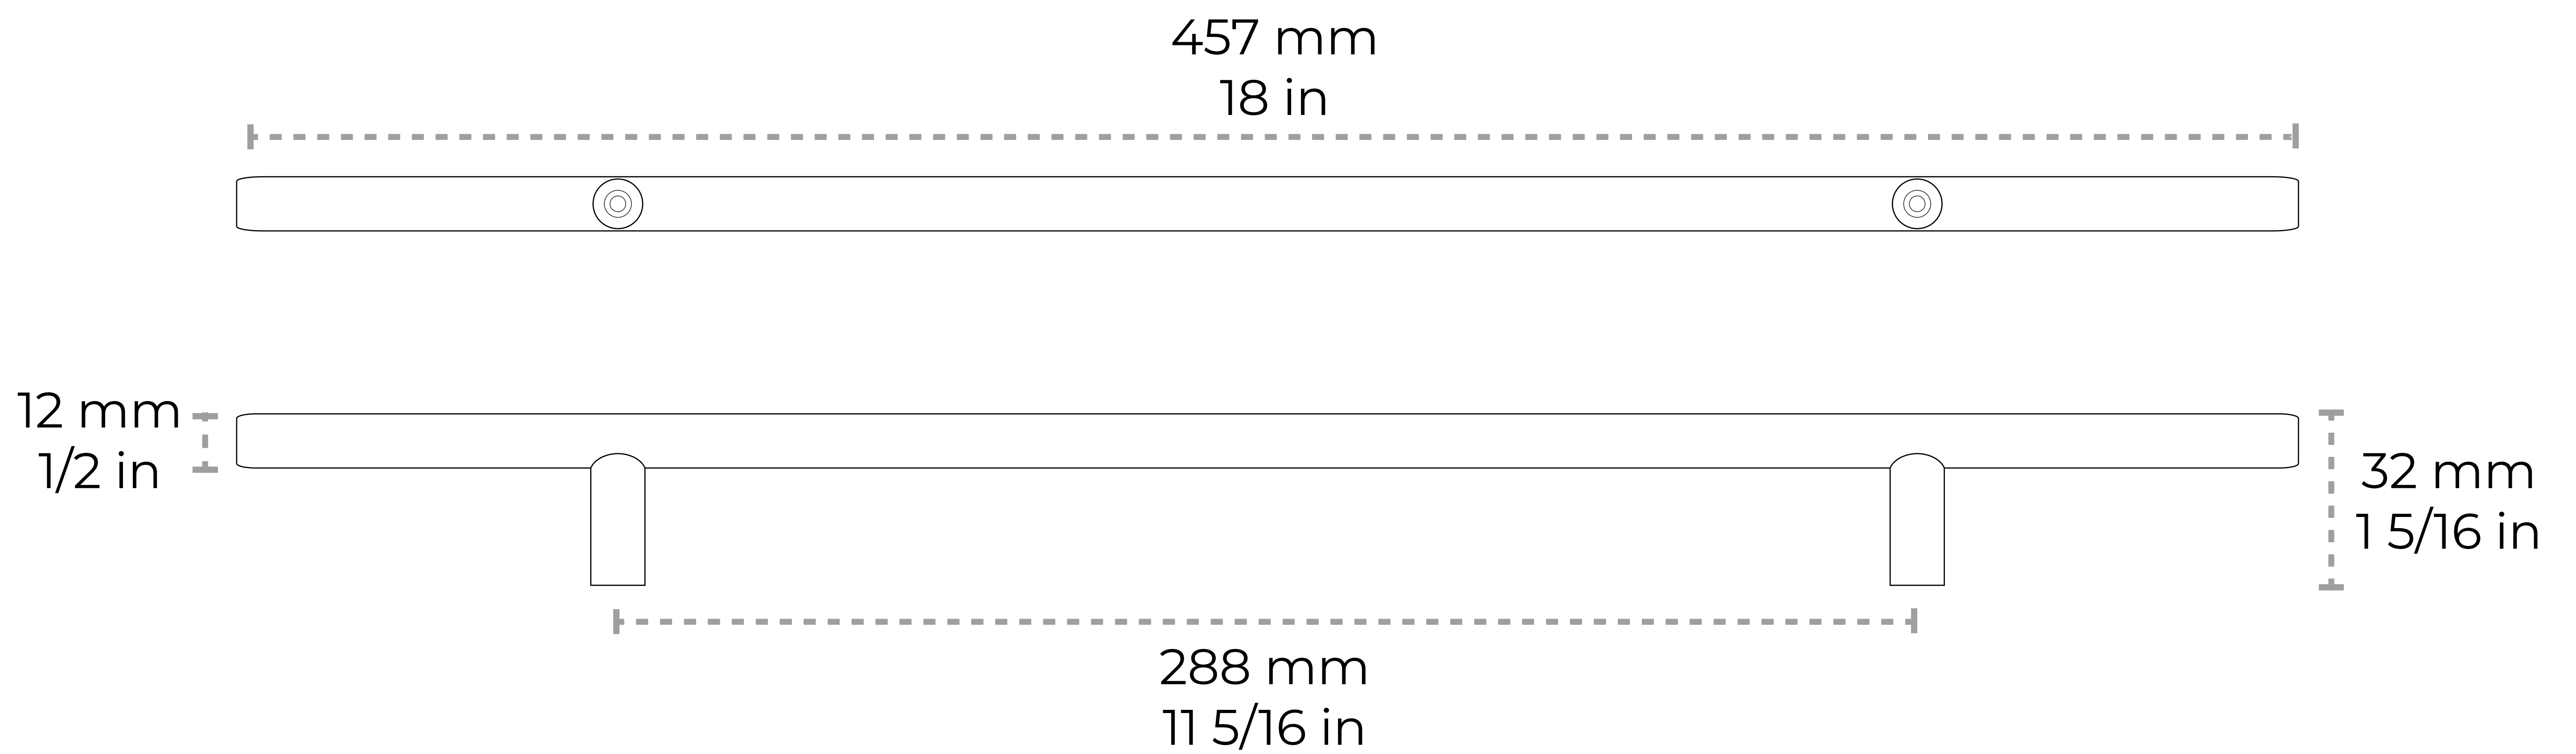

HD-SS002-288

[Handle SS002] Stainless Steel Modern Handle Pull

Material	Stainless Steel
Weight	0.93 lbs
Length	457 mm 18 in
Width	12 mm 1/2 in
Projection	32 mm 1 5/16 in
Center to Center	288 mm 11 5/16 in