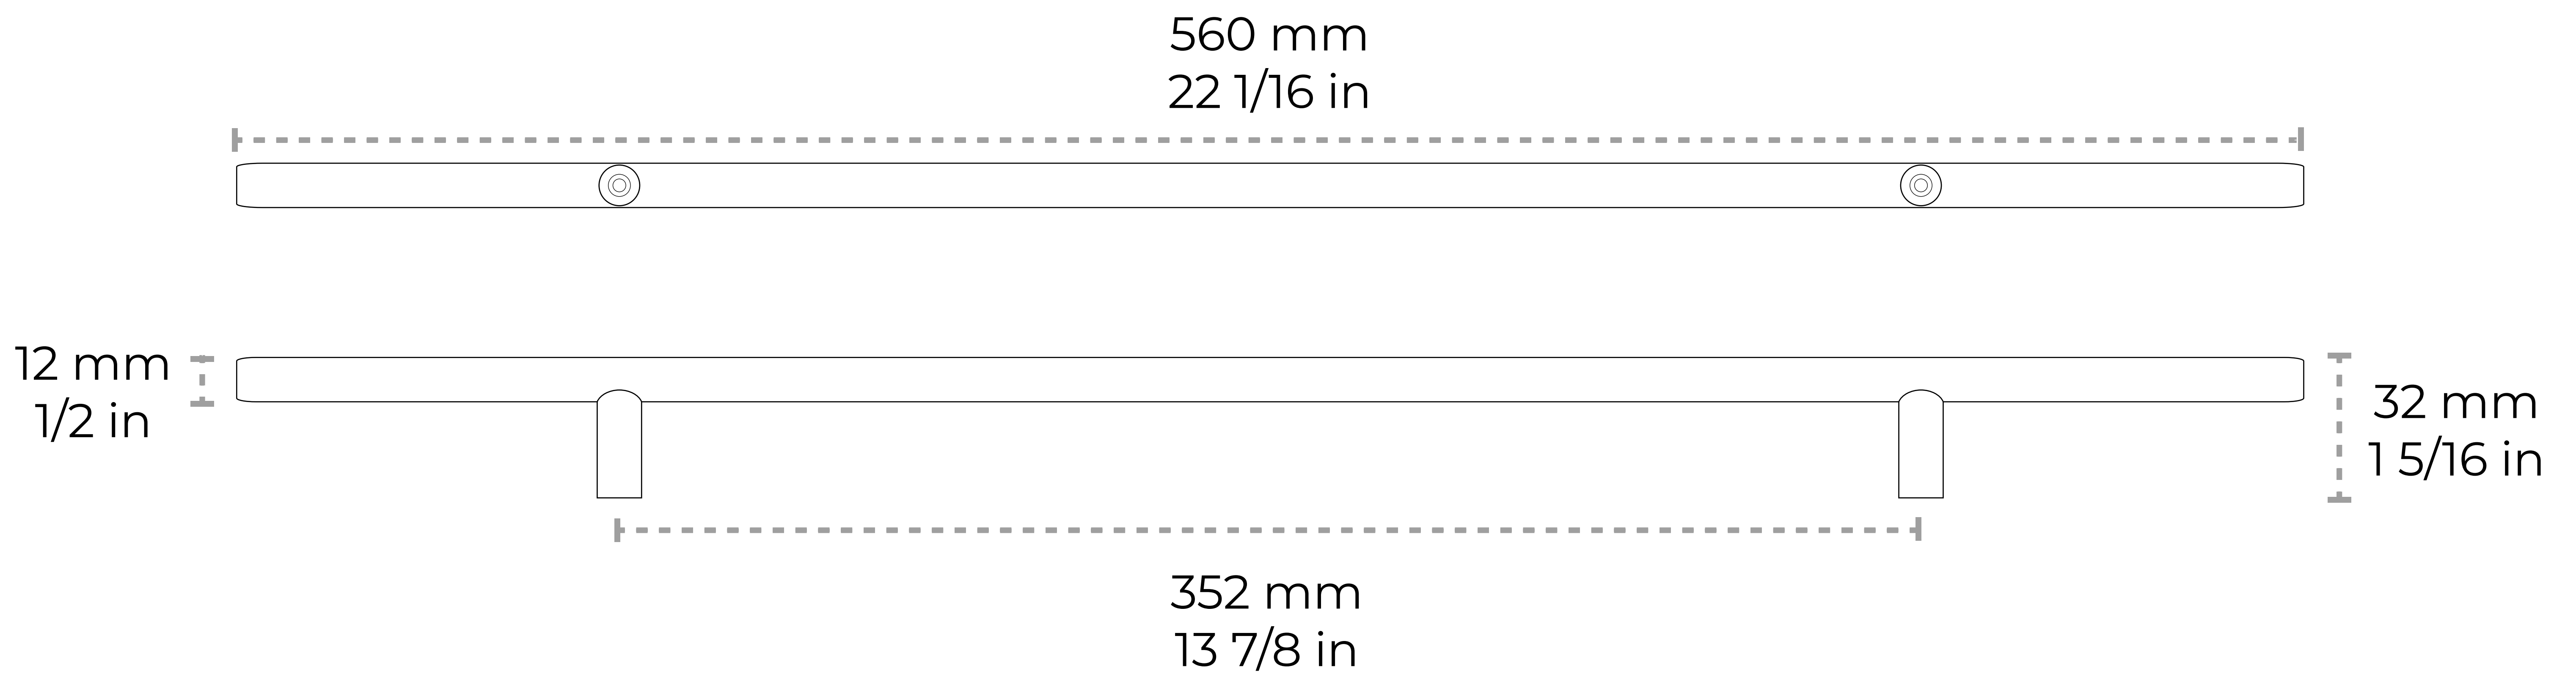

HD-SS002-352

[Handle SS002] Stainless Steel Modern Handle Pull

Material	Stainless Steel
Weight	1.14 lbs
Length	560 mm 22 1/16 in
Width	12 mm 1/2 in
Projection	32 mm 1 5/16 in
Center to Center	352 mm 13 7/8 in