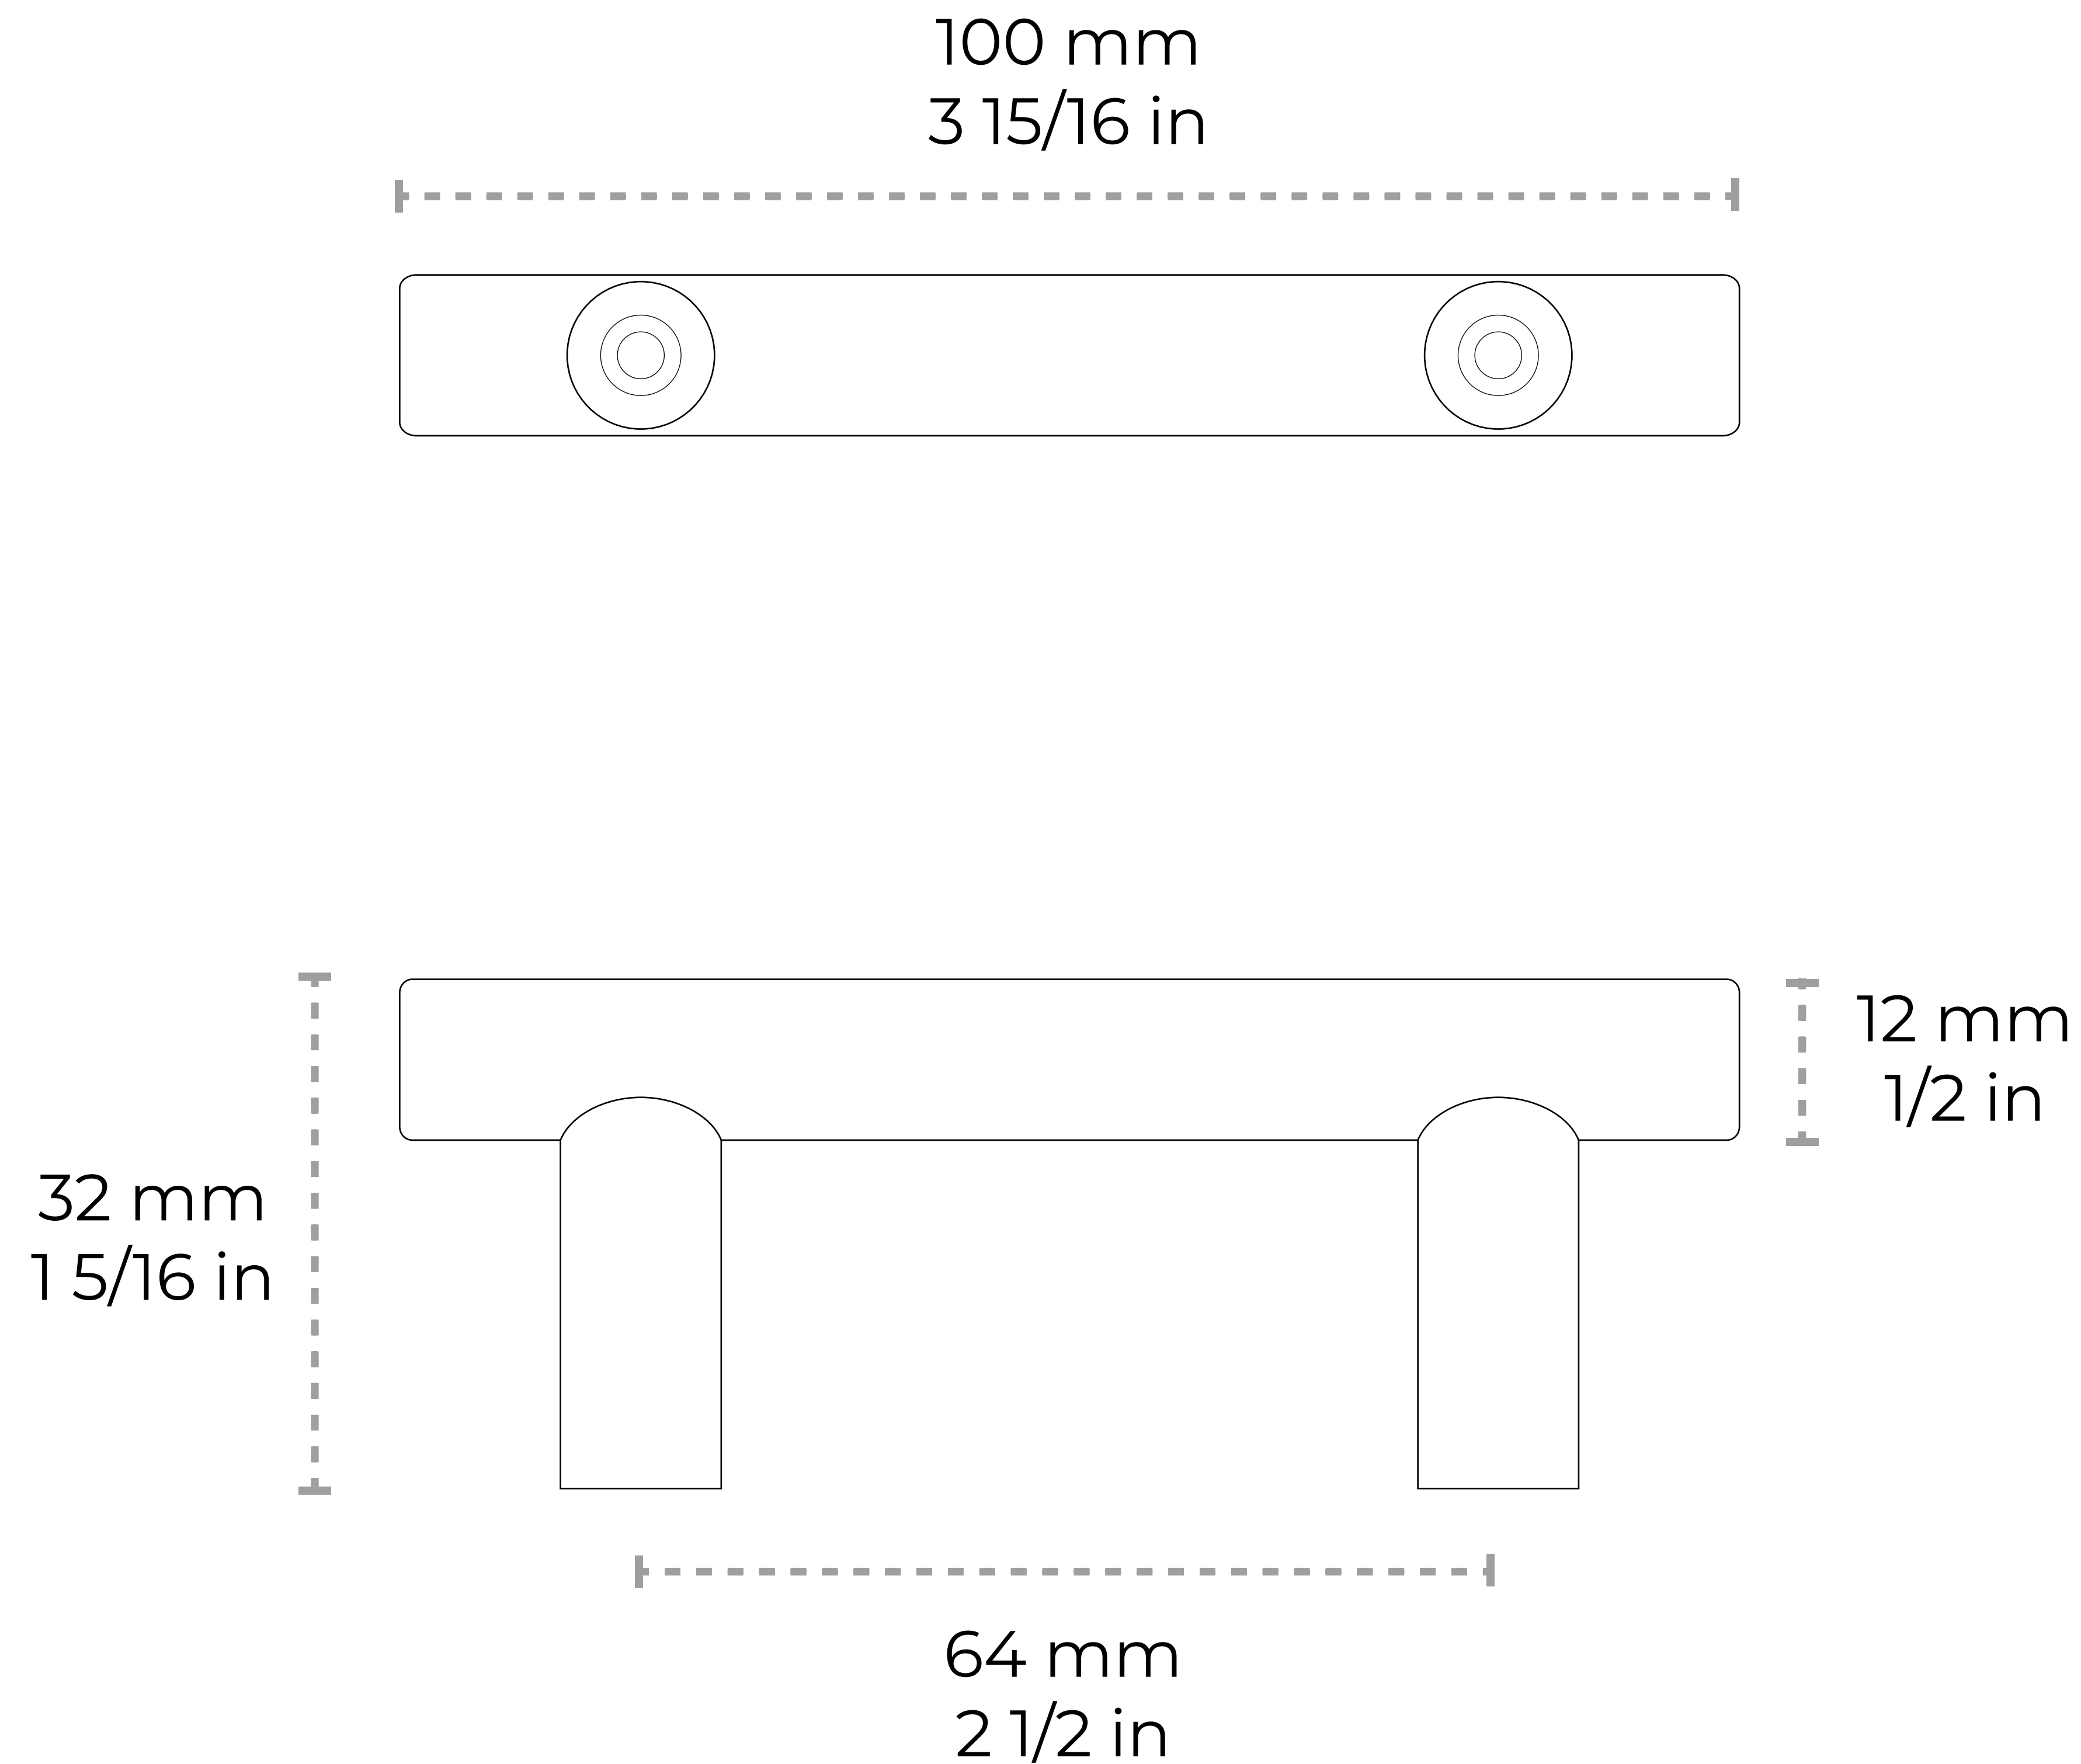

# HD-SS002-64

## [Handle SS002] Stainless Steel Modern Handle Pull

Material	Stainless Steel
Weight	0.28 lbs
Length	100 mm 3 15/16 in
Width	12 mm 1/2 in
Projection	32 mm 1 5/16 in
Center to Center	64 mm 2 1/2 in