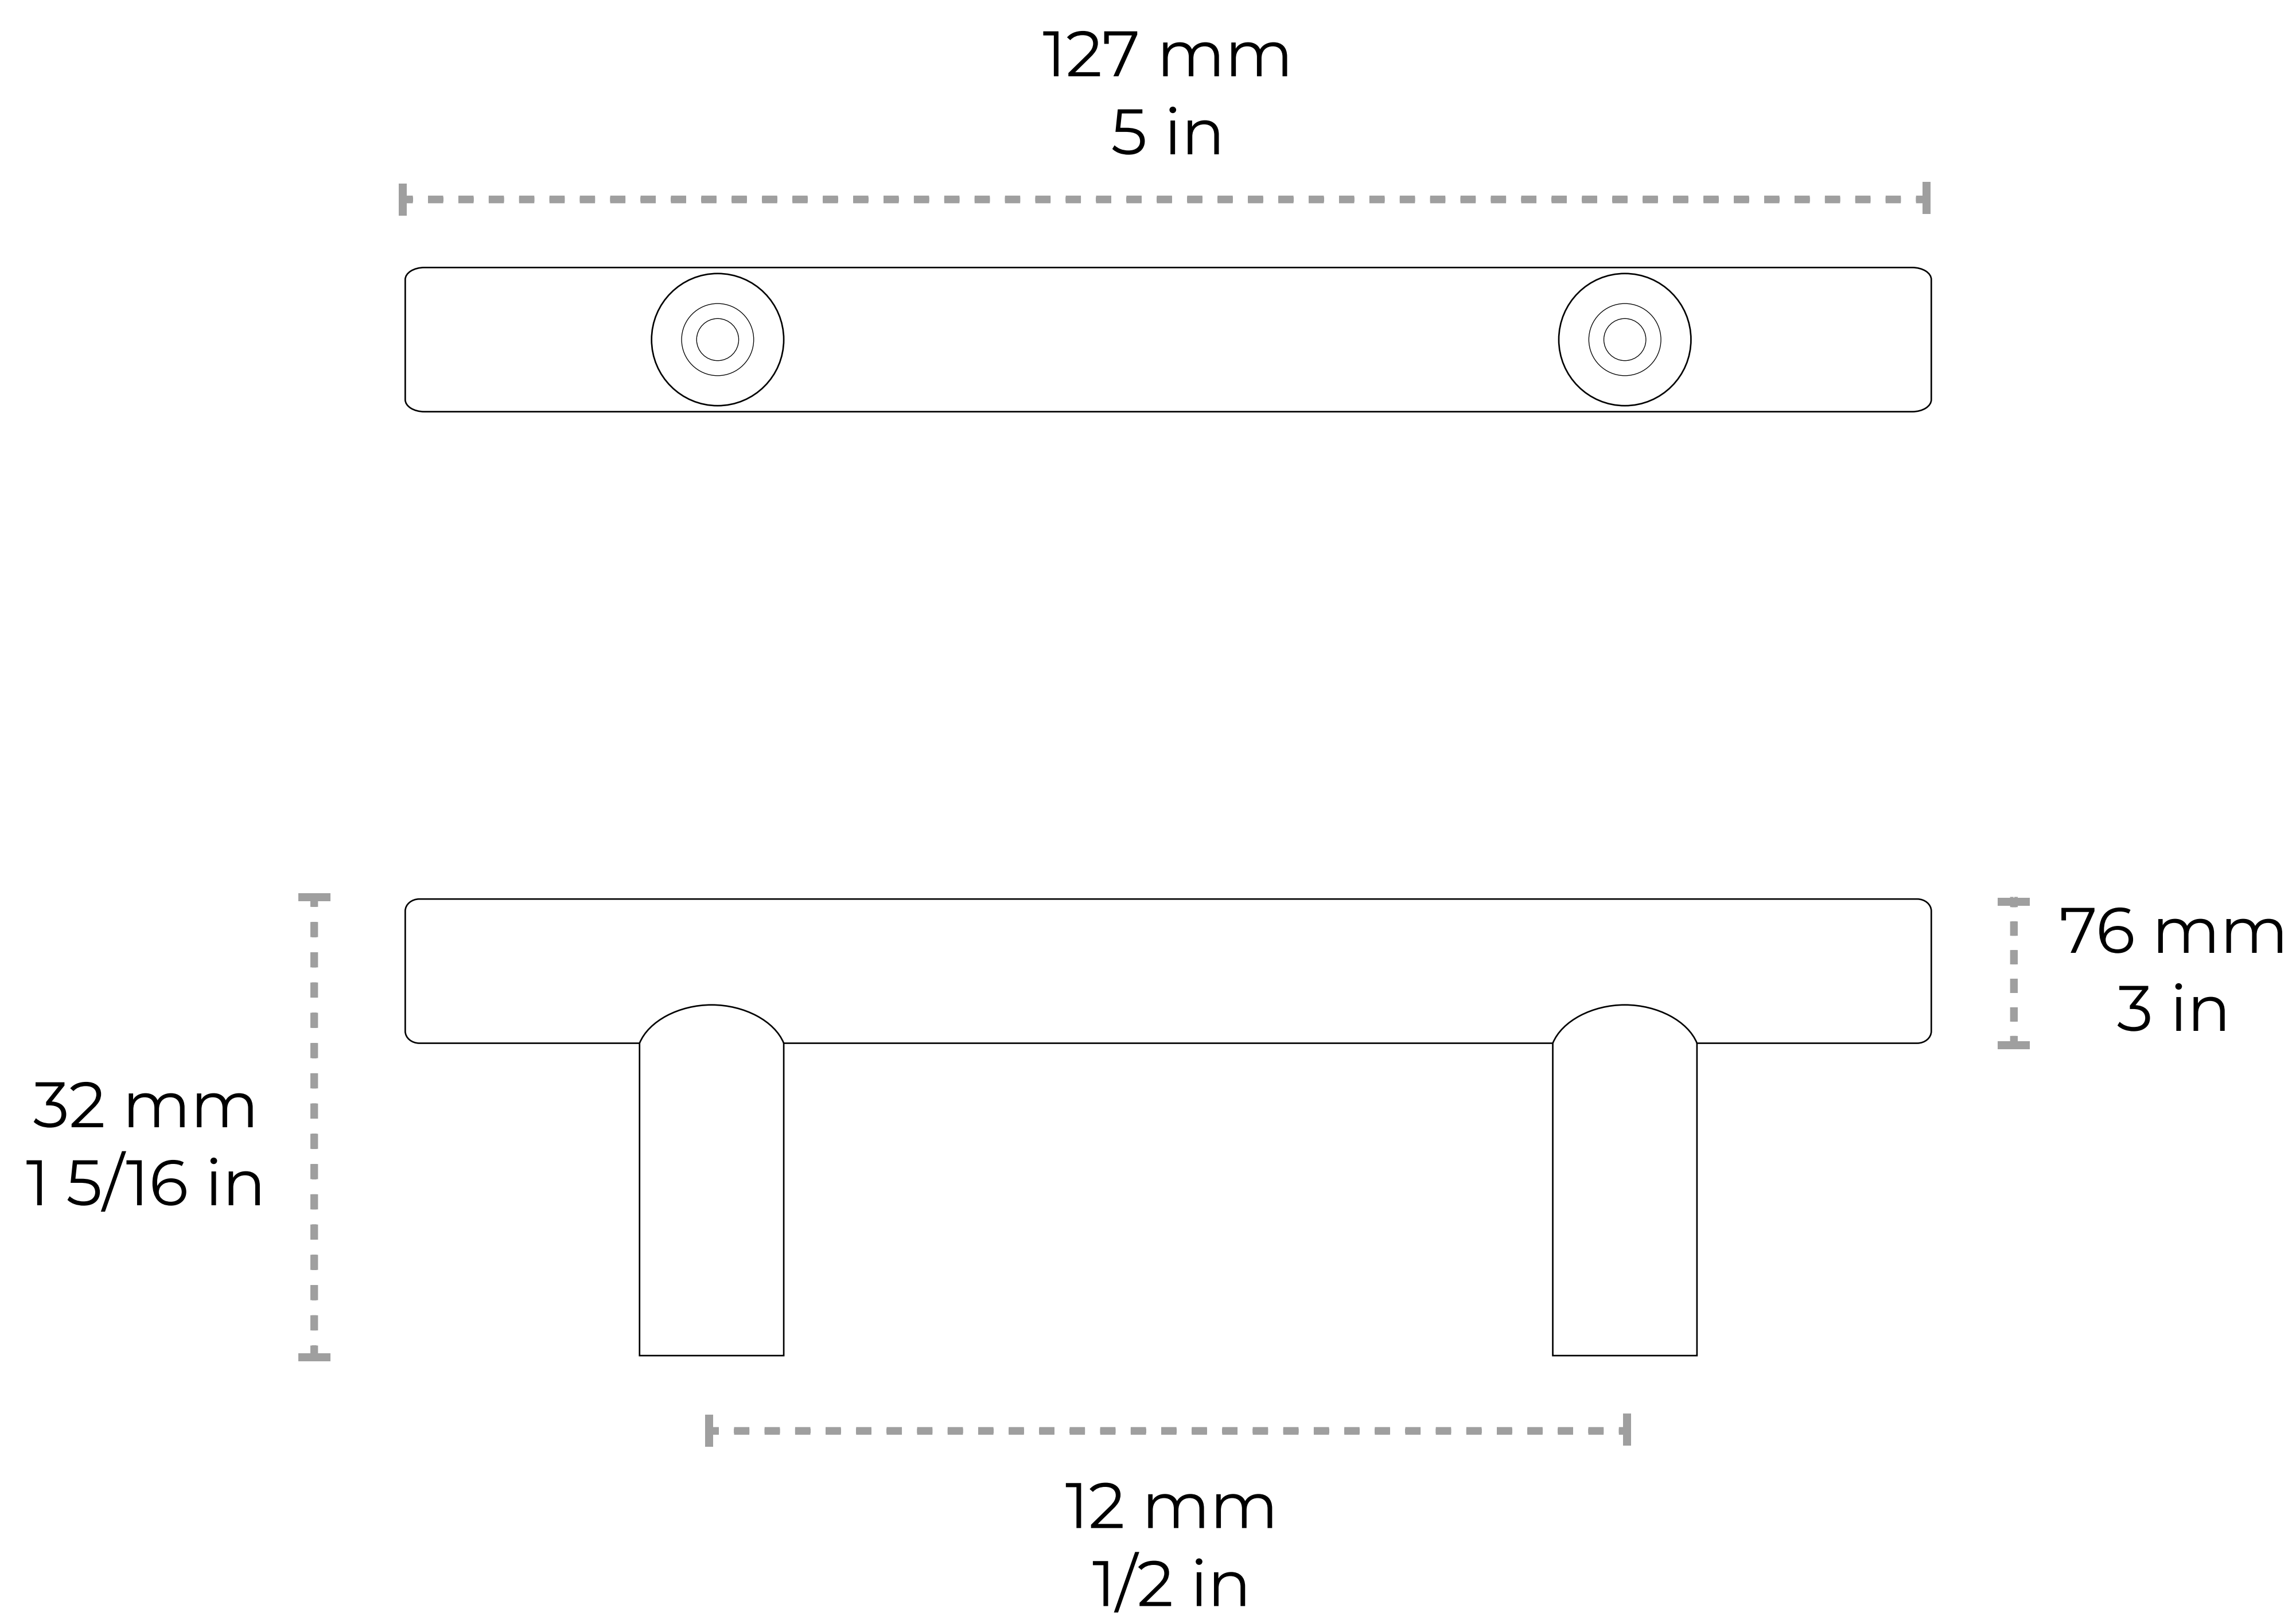

HD-SS002-76

[Handle SS002] Stainless Steel Modern Handle Pull

Material	Stainless Steel
Weight	0.29 lbs
Length	127 mm 5 in
Width	12 mm 1/2 in
Projection	32 mm 1 5/16 in
Center to Center	76 mm 3 in

Contact: