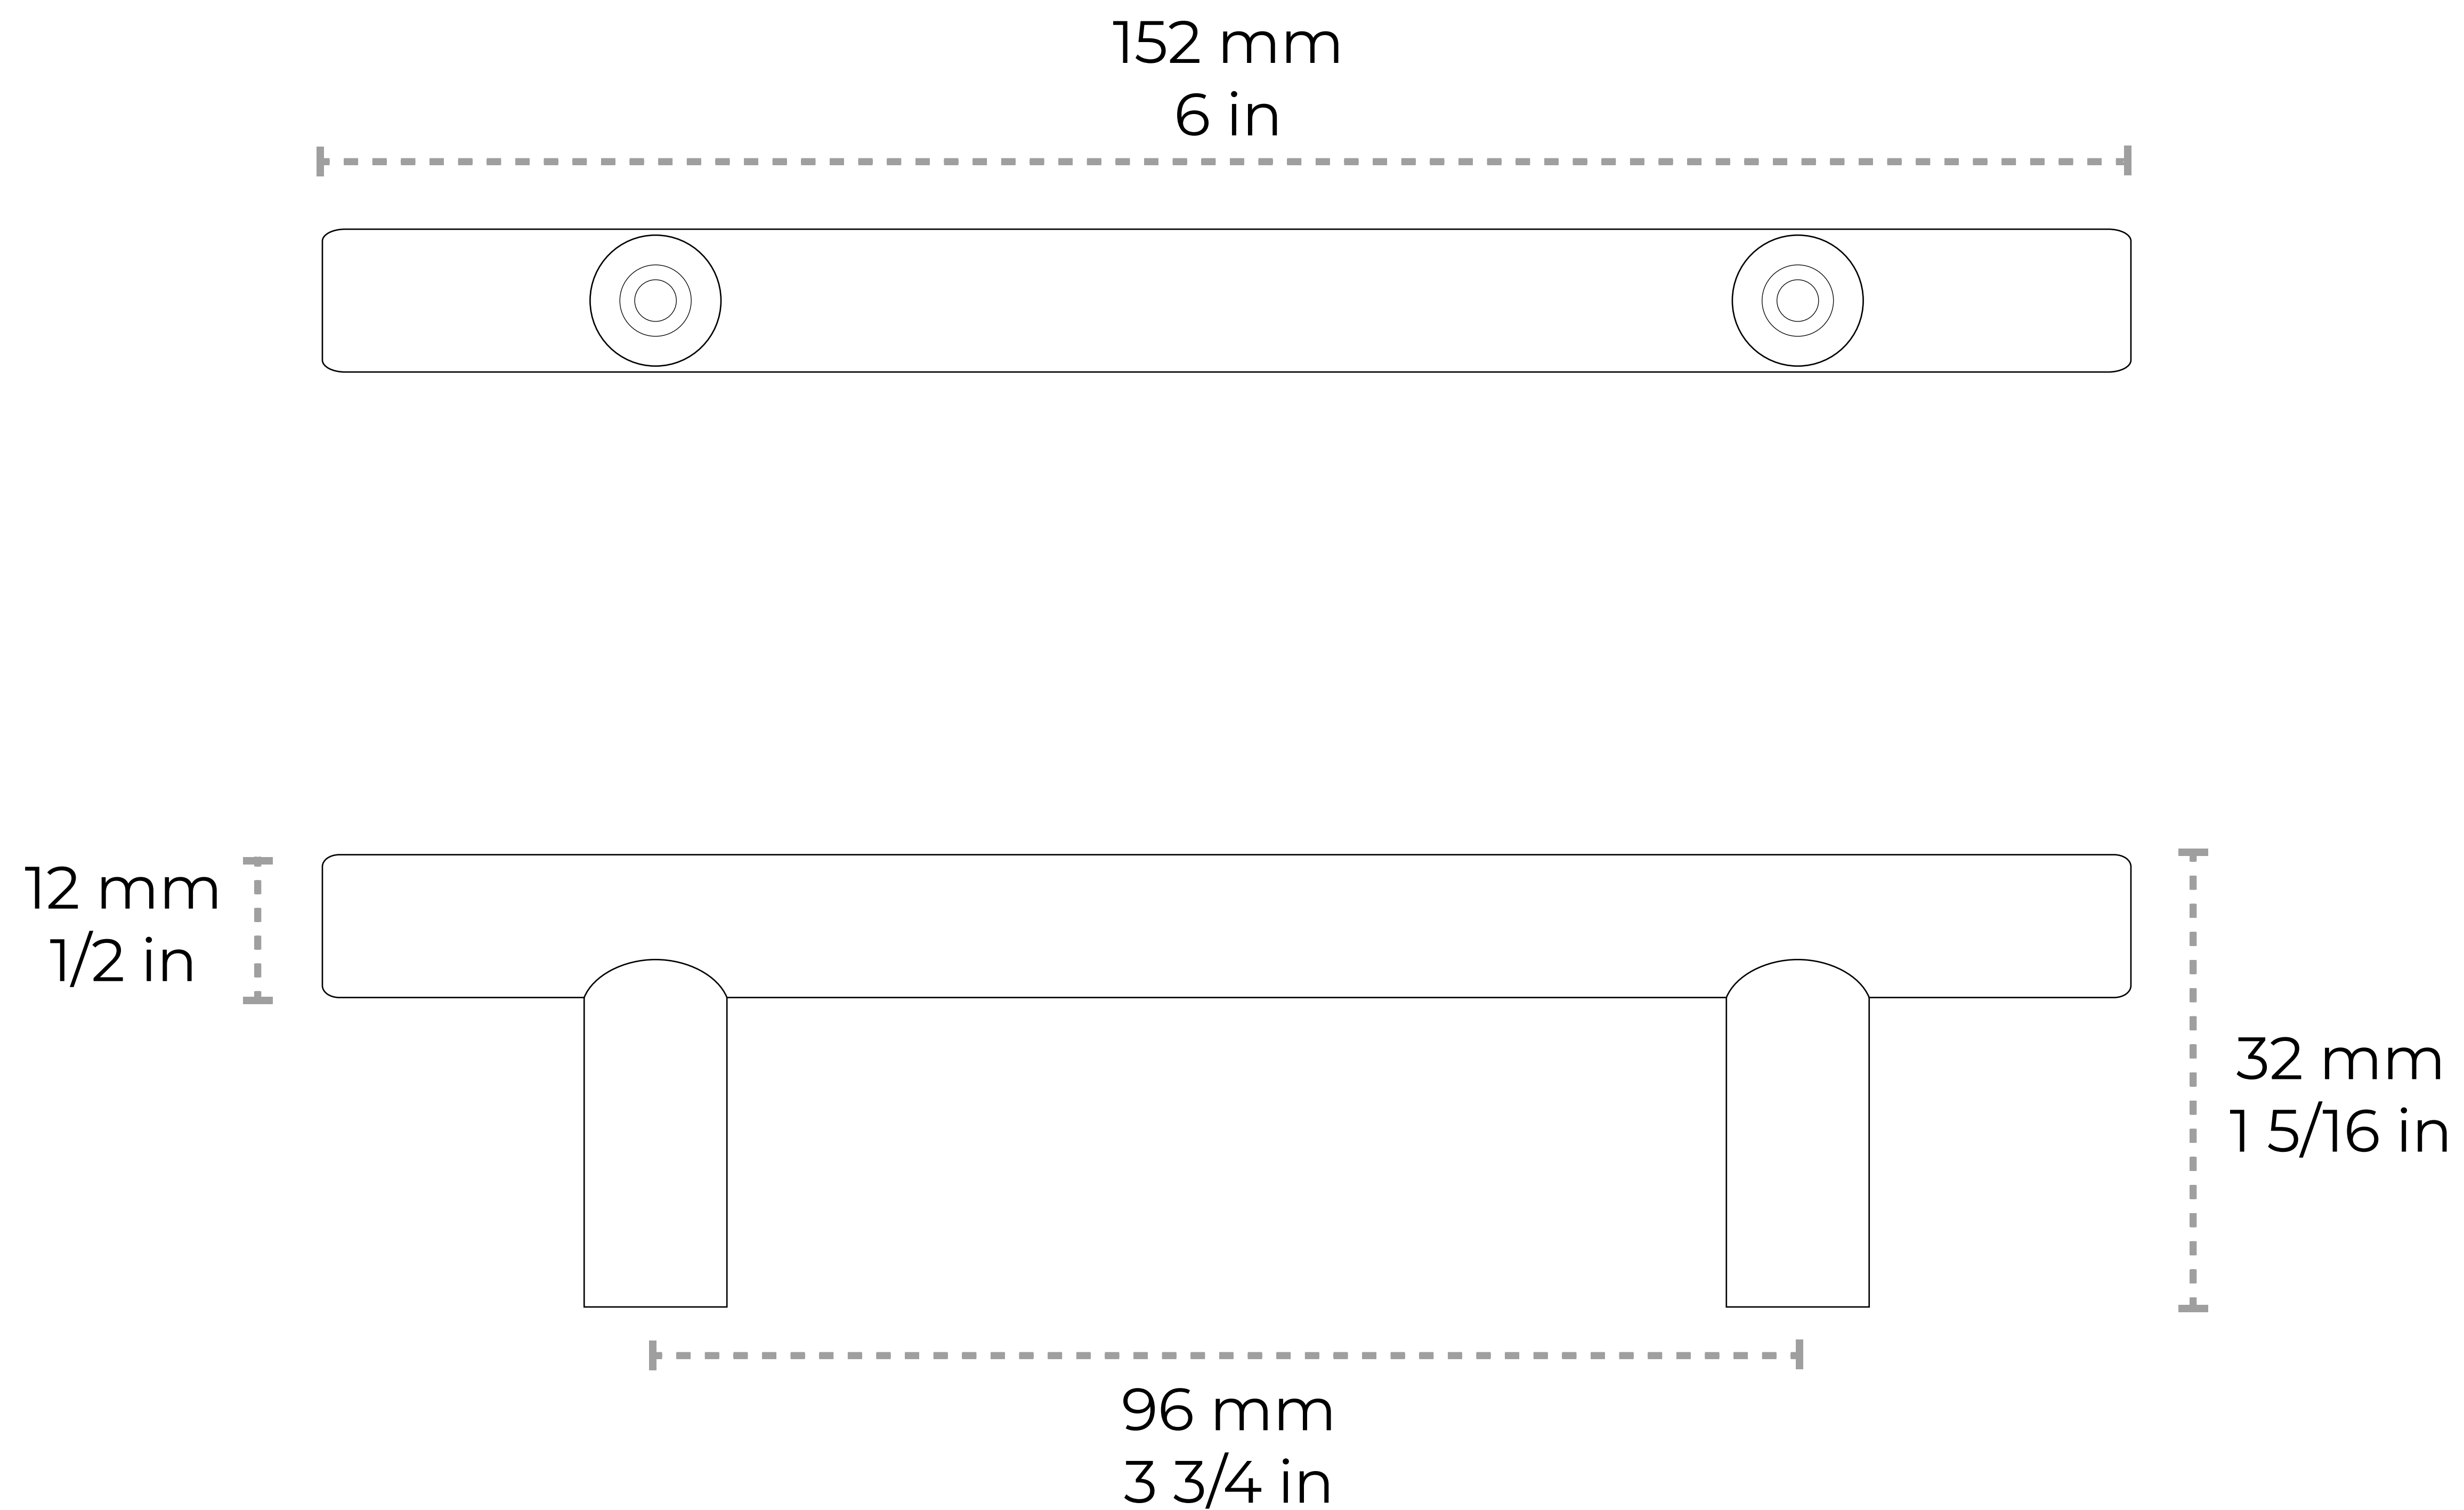

# HD-SS002-96

[Handle SS002] Stainless Steel Modern Handle Pull

Material	Stainless Steel
Weight	0.34 lbs
Length	152 mm 6 in
Width	12 mm 1/2 in
Projection	32 mm 1 5/16 in
Center to Center	96 mm 3 3/4 in