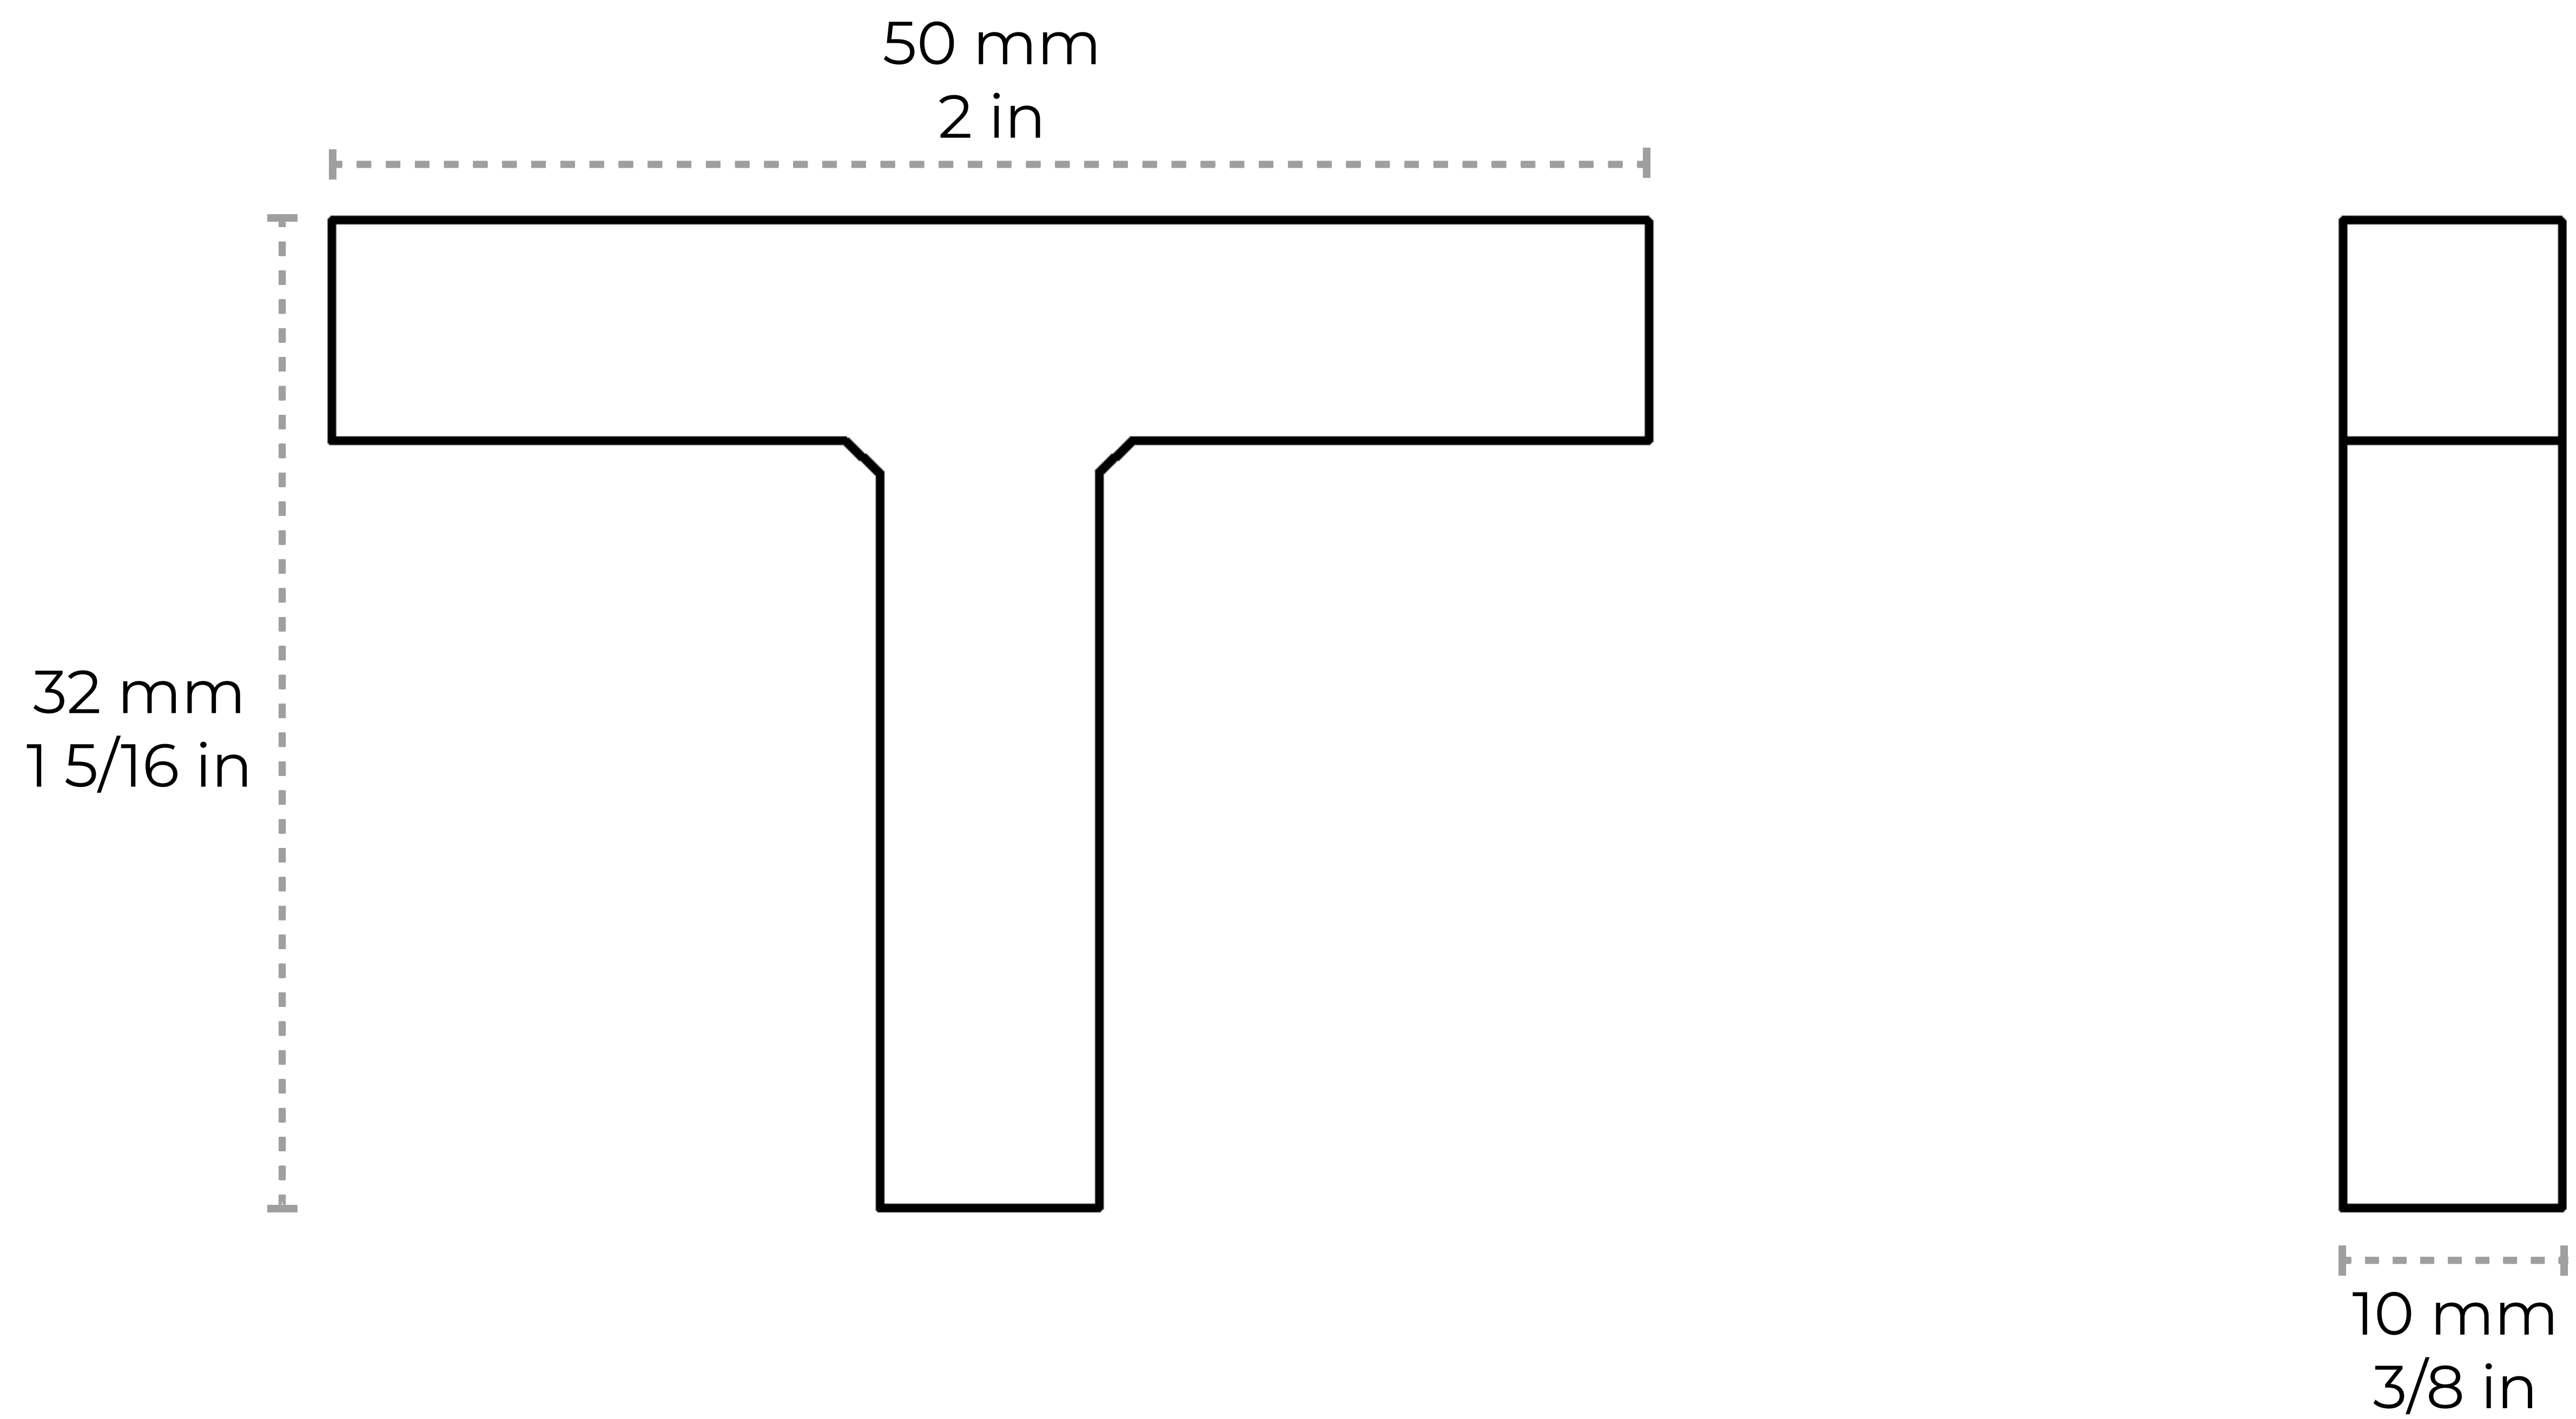

# HD-SS128-00

[Handle SS128] Stainless Steel Modern Industrial Handle Pull

Material	Stainless Steel
Weight	0.12 lbs
Length	50 mm    2 in
Width	10 mm    3/8 in
Projection	32 mm    1 5/16 in
Center to Center	0 mm    0 in