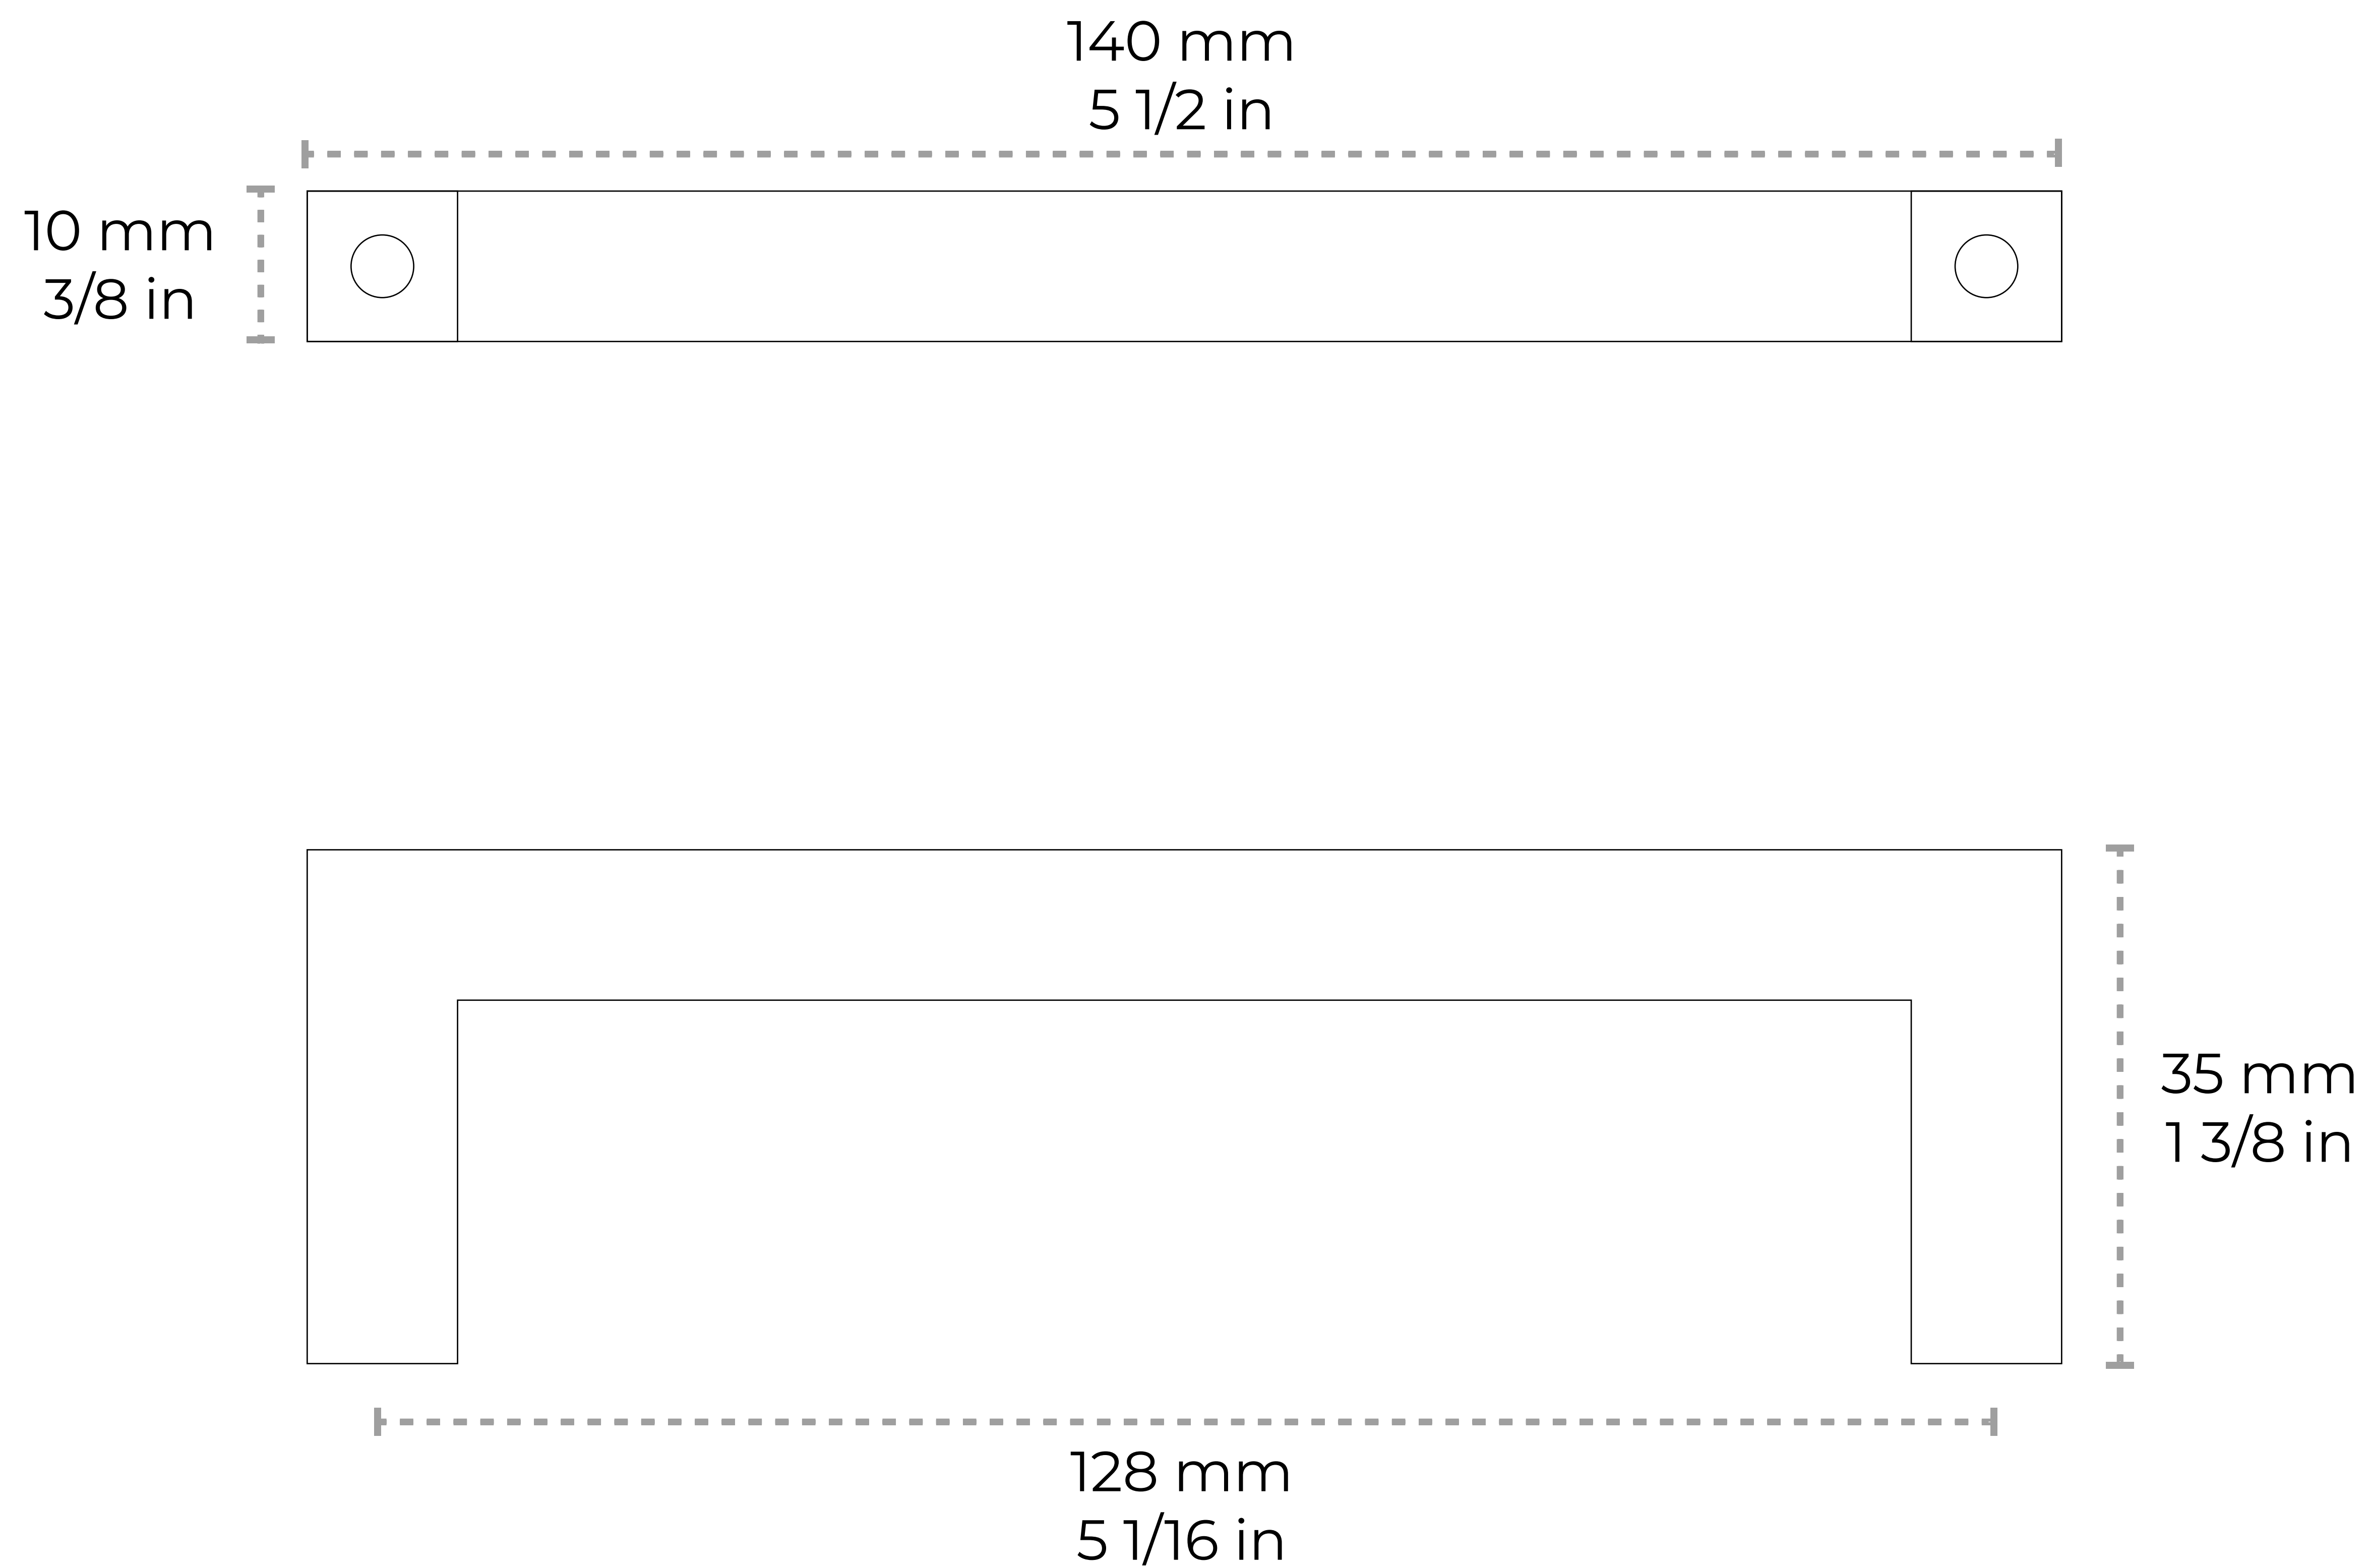

HD-SS128-128

[Handle SS128] Stainless Steel Modern Industrial Handle Pull

Material	Stainless Steel
Weight	0.09 lbs
Length	140 mm 5 1/2 in
Width	10 mm 3/8 in
Projection	35 mm 1 3/8 in
Center to Center	128 mm 5 1/16 in