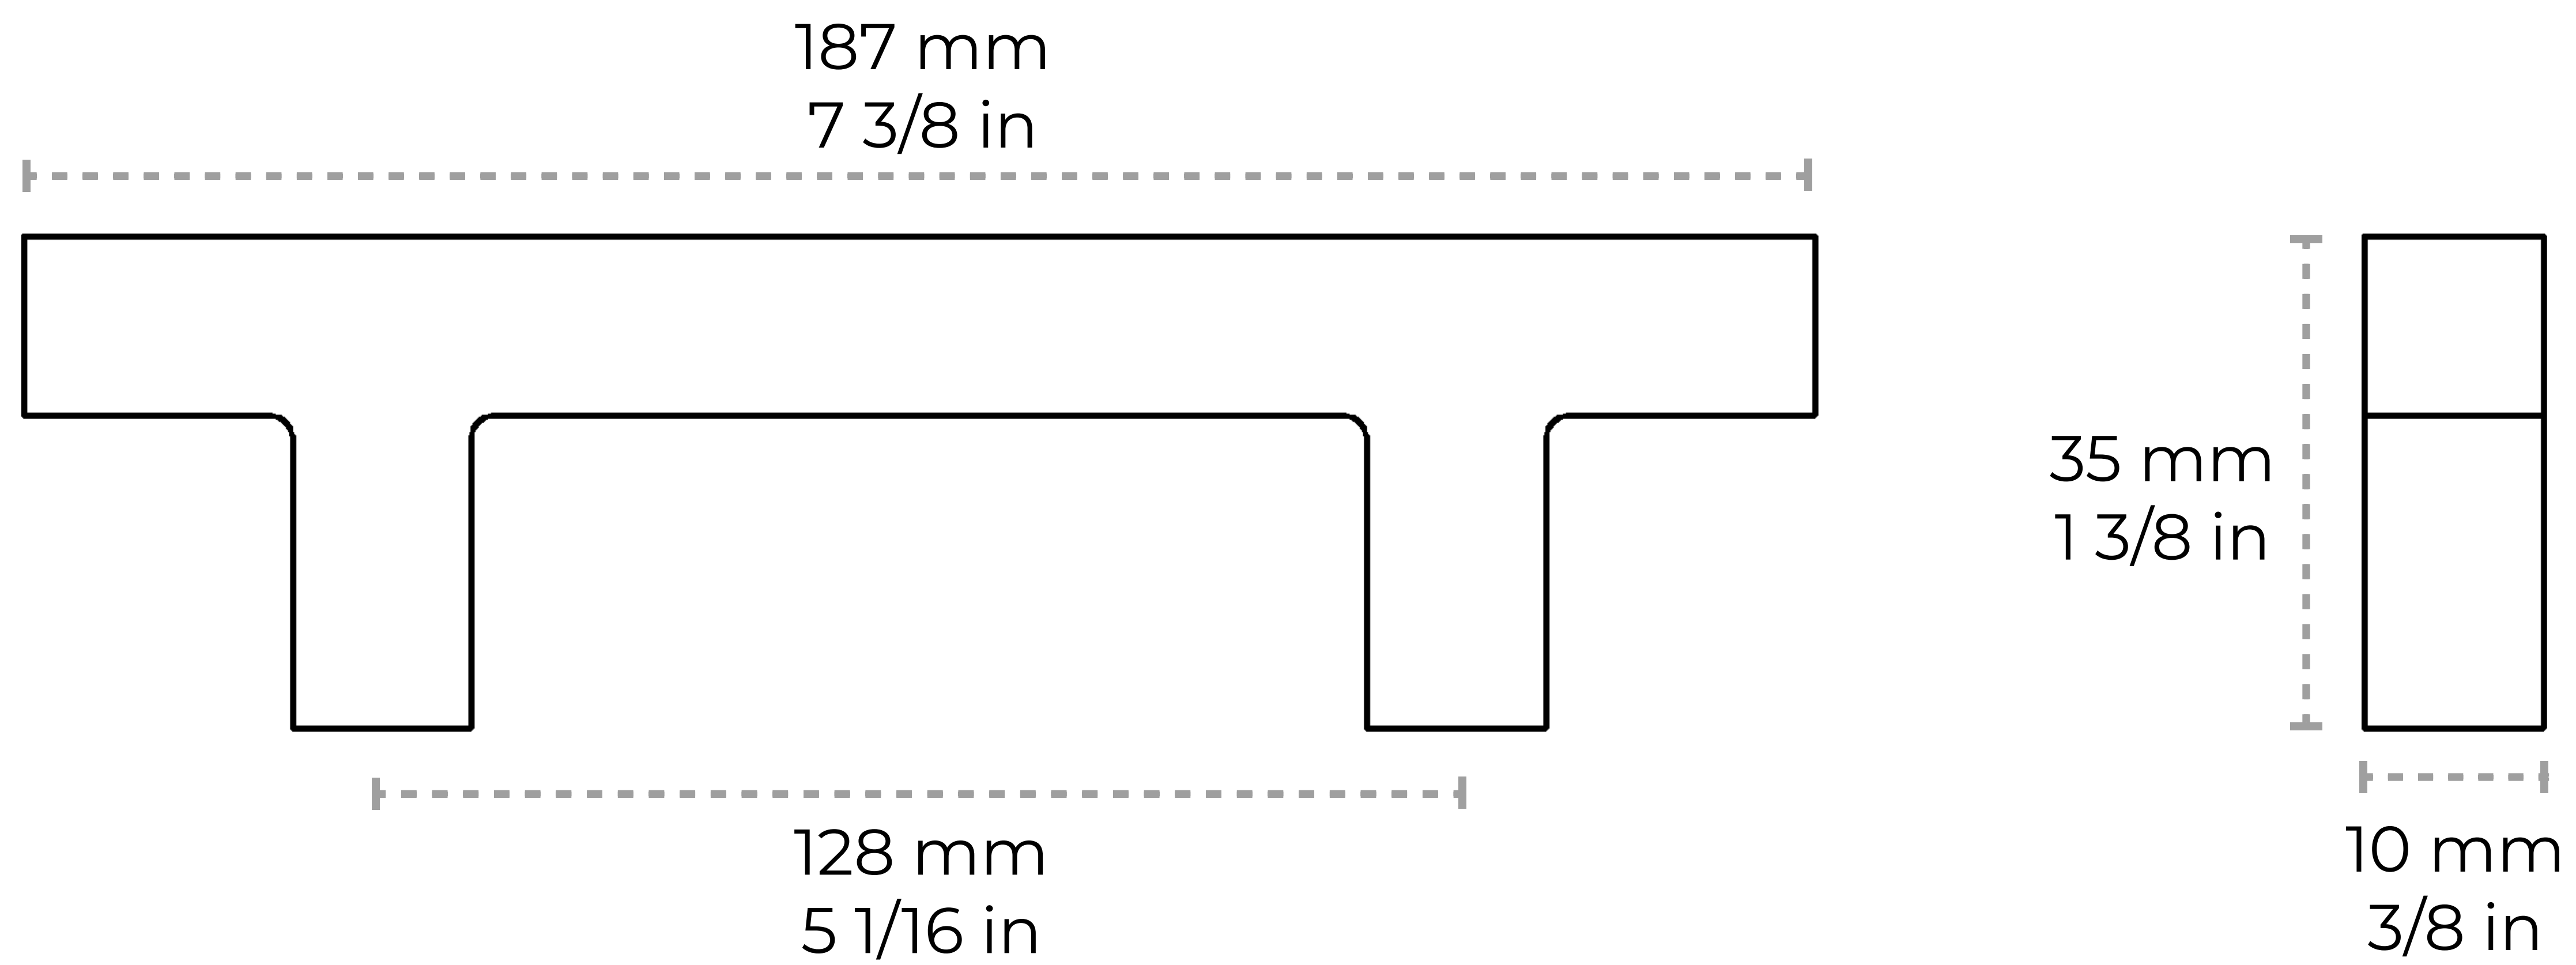

HD-SS154-128

[Handle SS154] Stainless Steel Modern Sleek Handle Pull

Material	Stainless Steel
Weight	0.13 lbs
Length	187 mm 7 3/8 in
Width	10 mm 3/8 in
Projection	35 mm 1 3/8 in
Center to Center	128 mm 5 1/16 in