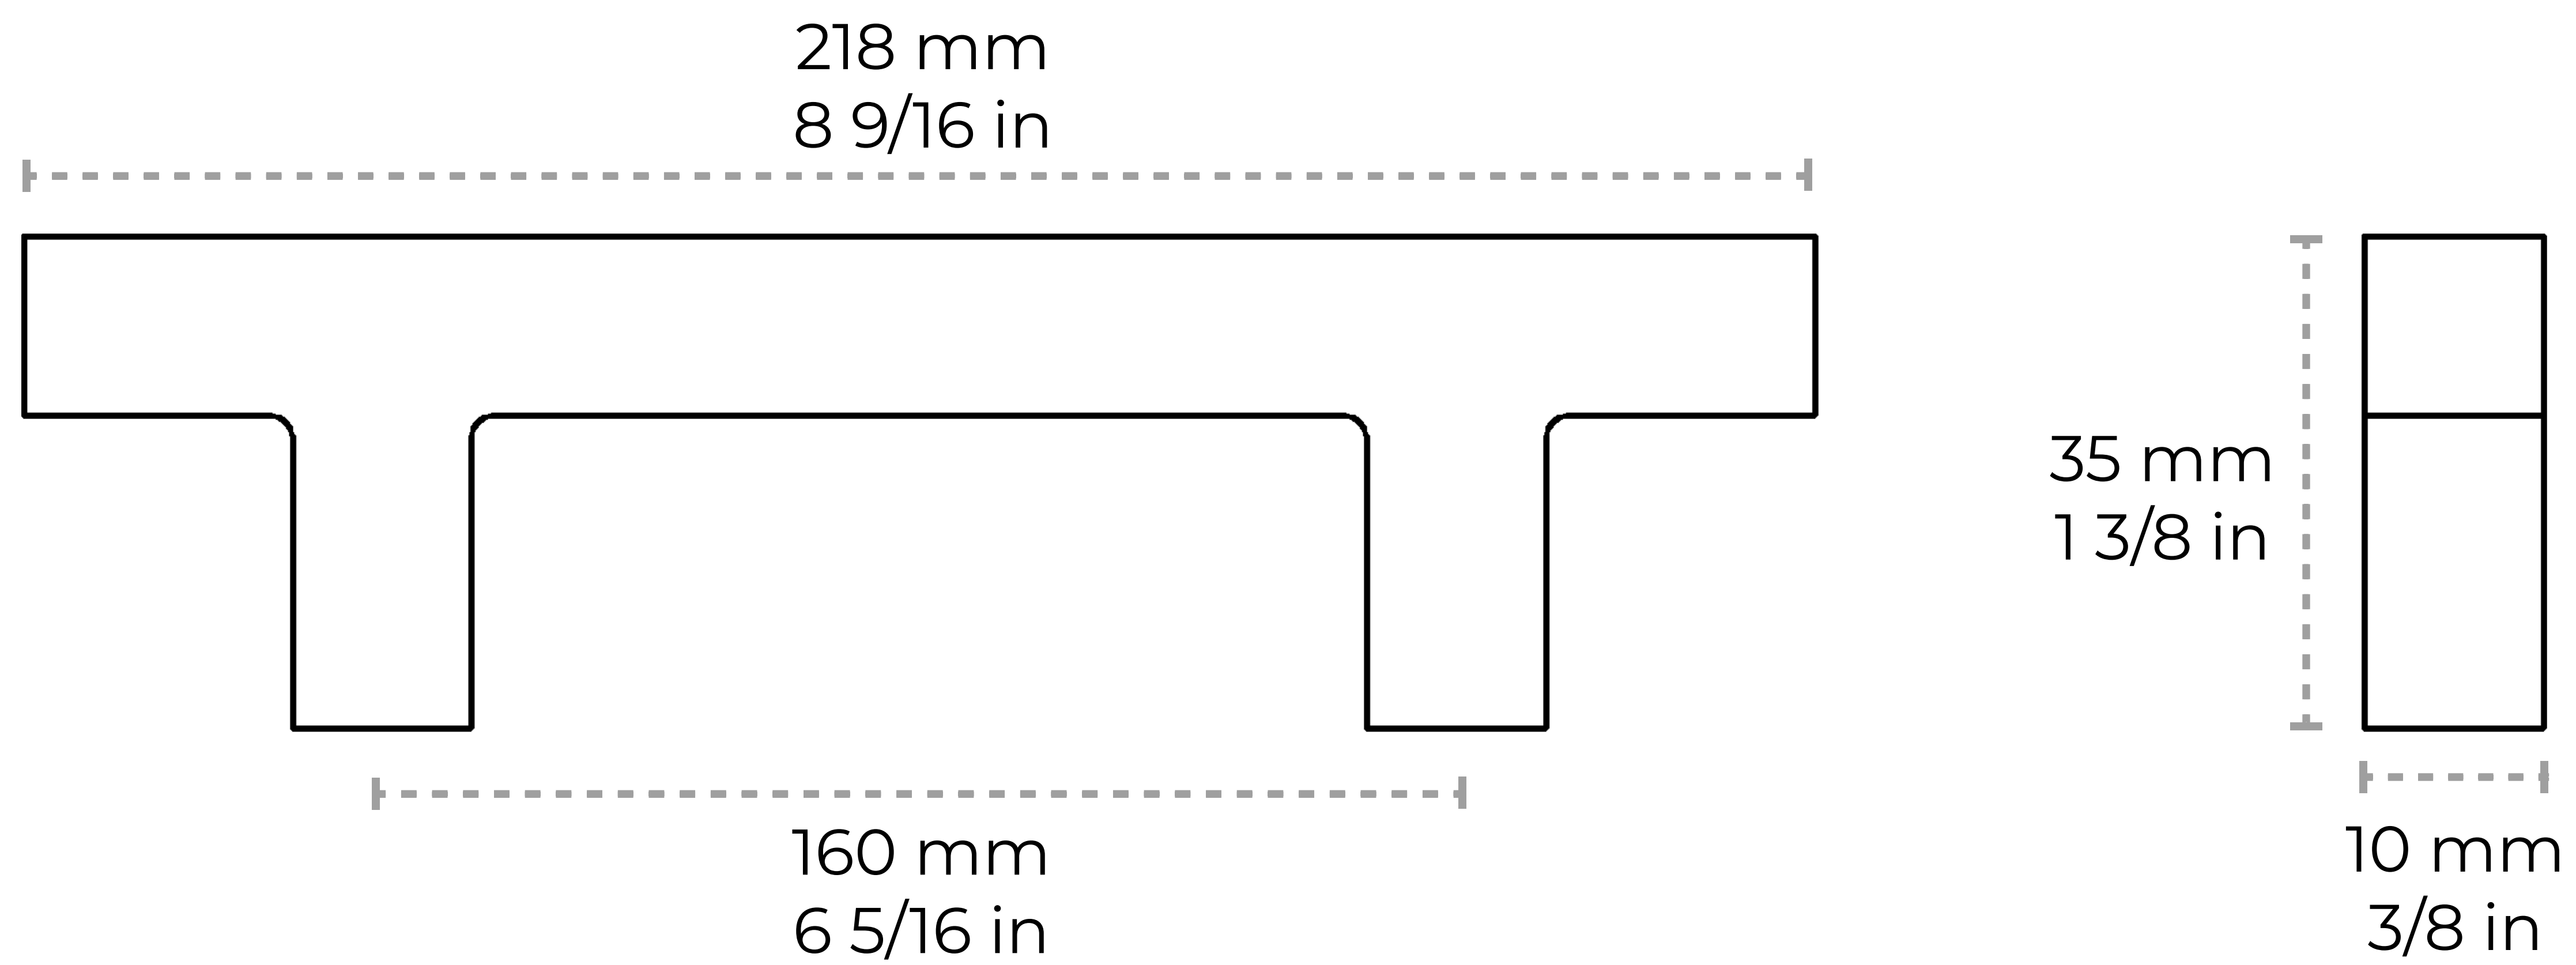

HD-SS154-160

[Handle SS154] Stainless Steel Modern Sleek Handle Pull

Material	Stainless Steel
Weight	0.14 lbs
Length	218 mm 8 9/16 in
Width	10 mm 3/8 in
Projection	35 mm 1 3/8 in
Center to Center	160 mm 6 5/16 in