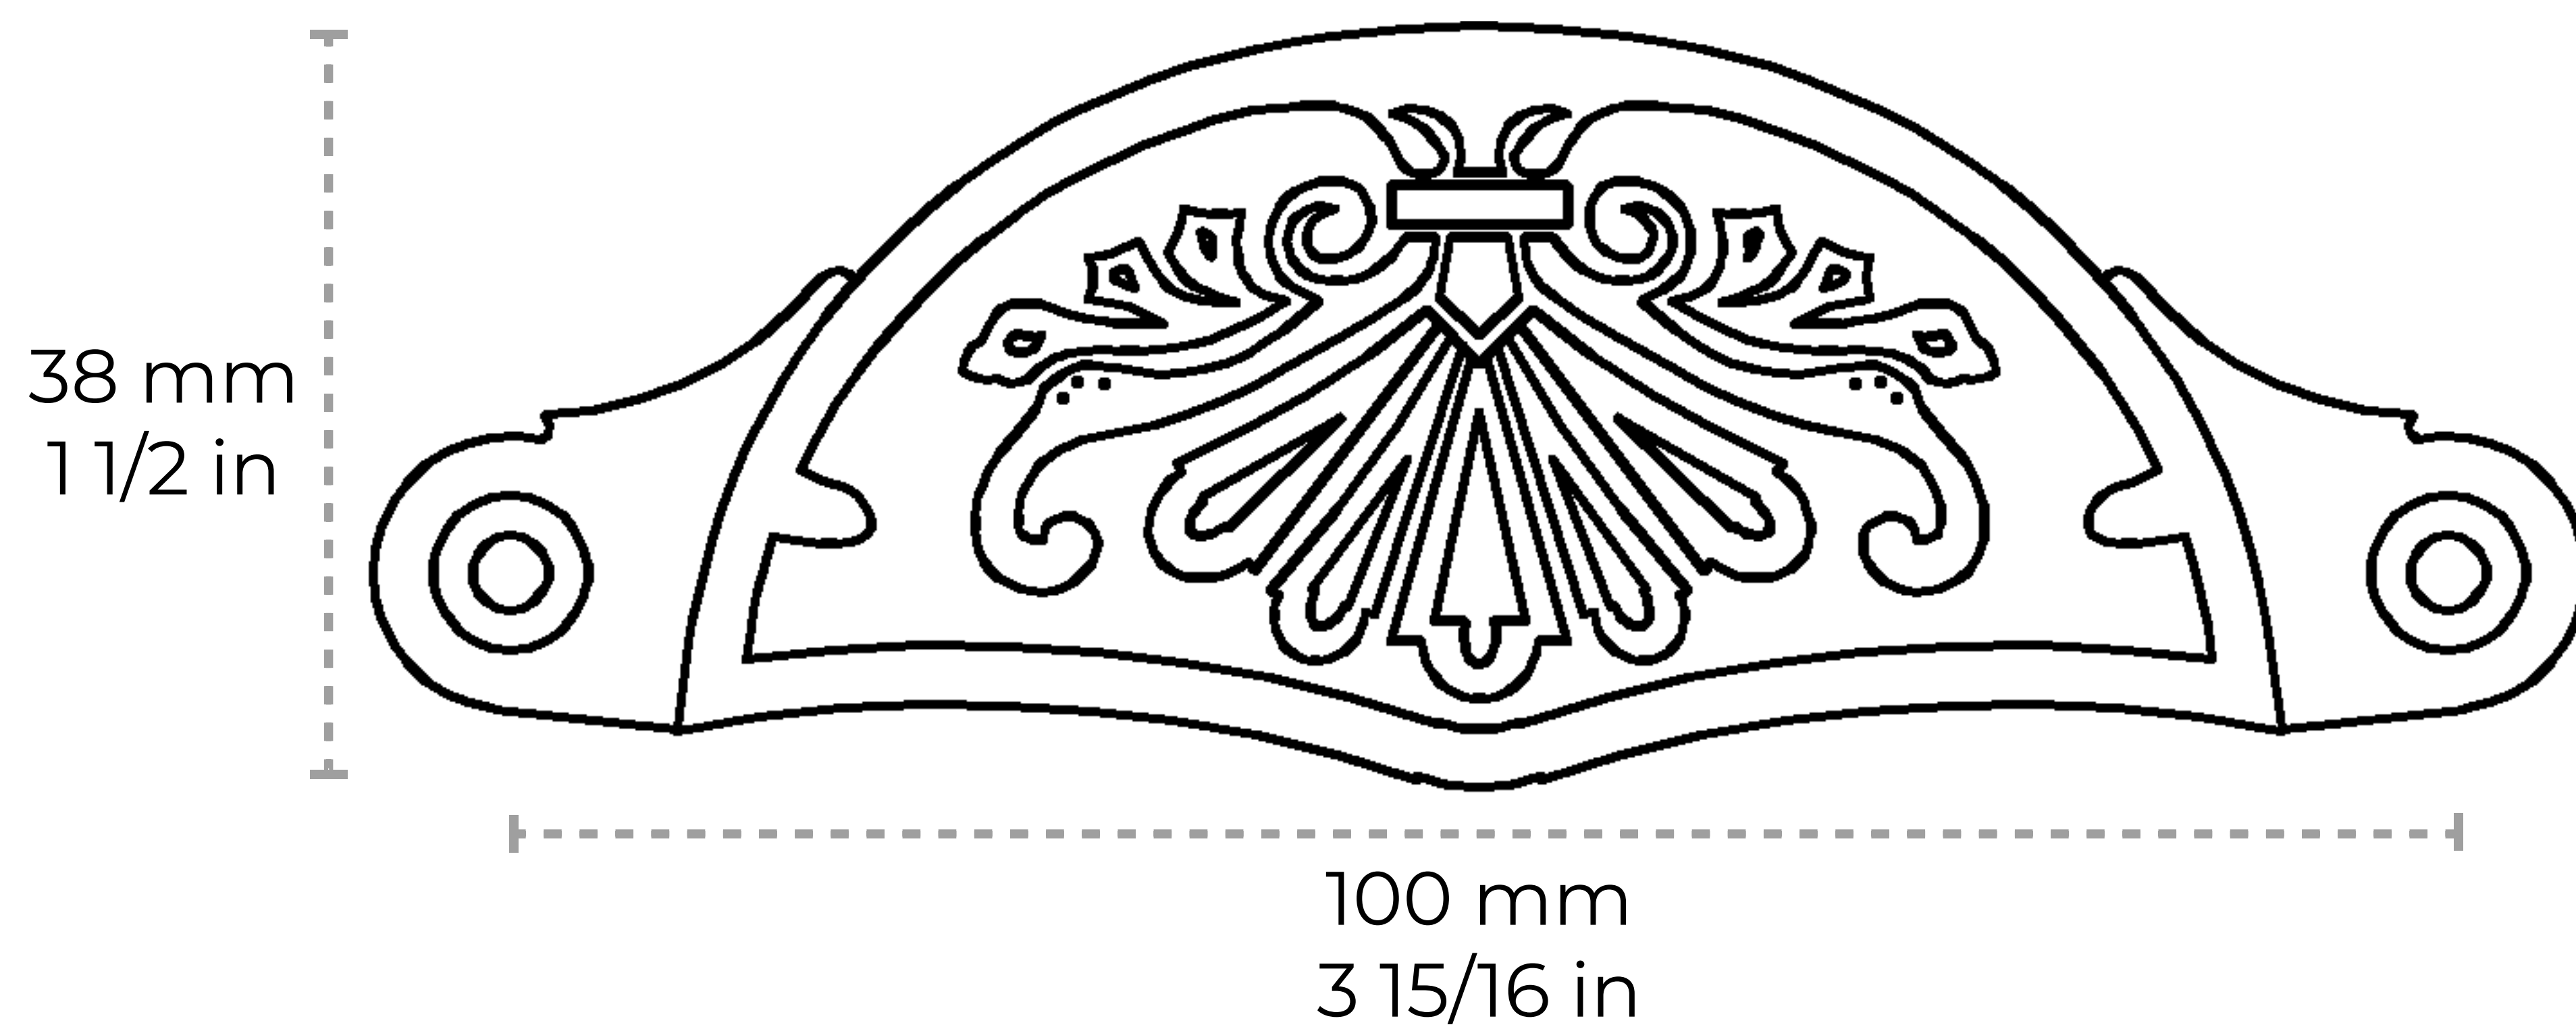

# PL-IR8350-100

[Pull IR8350] Iron Vintage Spanish Cup Pull

Material	Iron
Weight	0.21 lbs
Length	115 mm    4 1/2 in
Width	38 mm    1 1/2 in
Projection	17 mm    11/16 in
Center to Center	100 mm    3 15/16 in