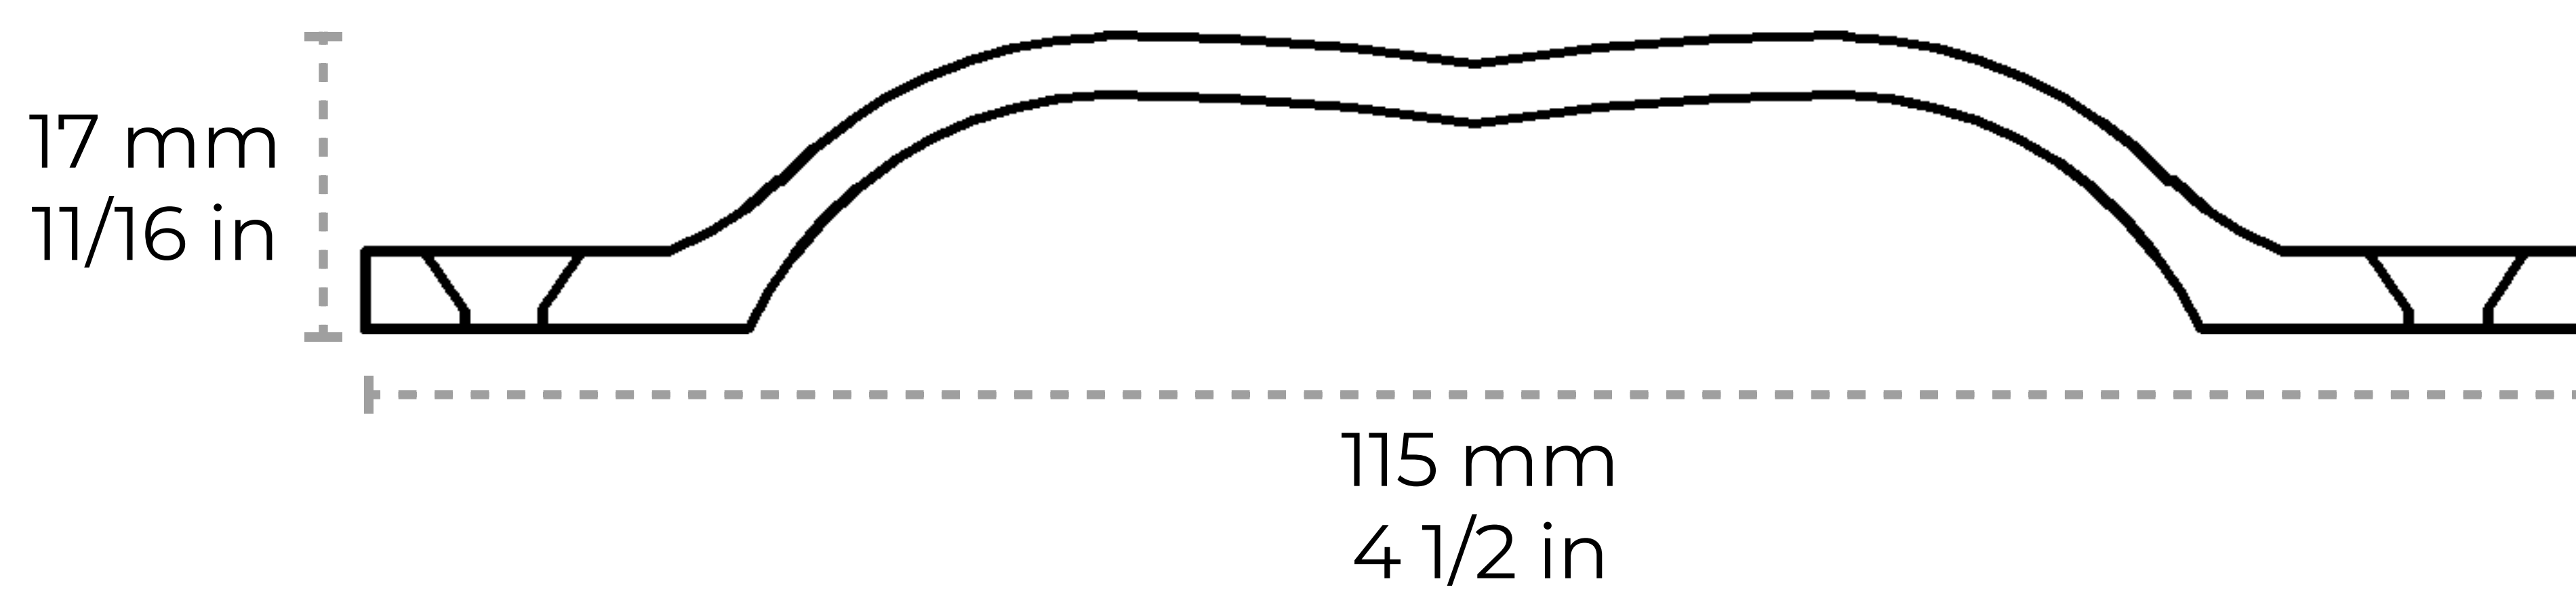

# PL-IR8350-100

[Pull IR8350] Iron Vintage Spanish Cup Pull

Material	Iron
Weight	0.21 lbs
Length	115 mm    4 1/2 in
Width	38 mm    1 1/2 in
Projection	17 mm    11/16 in
Center to Center	100 mm    3 15/16 in