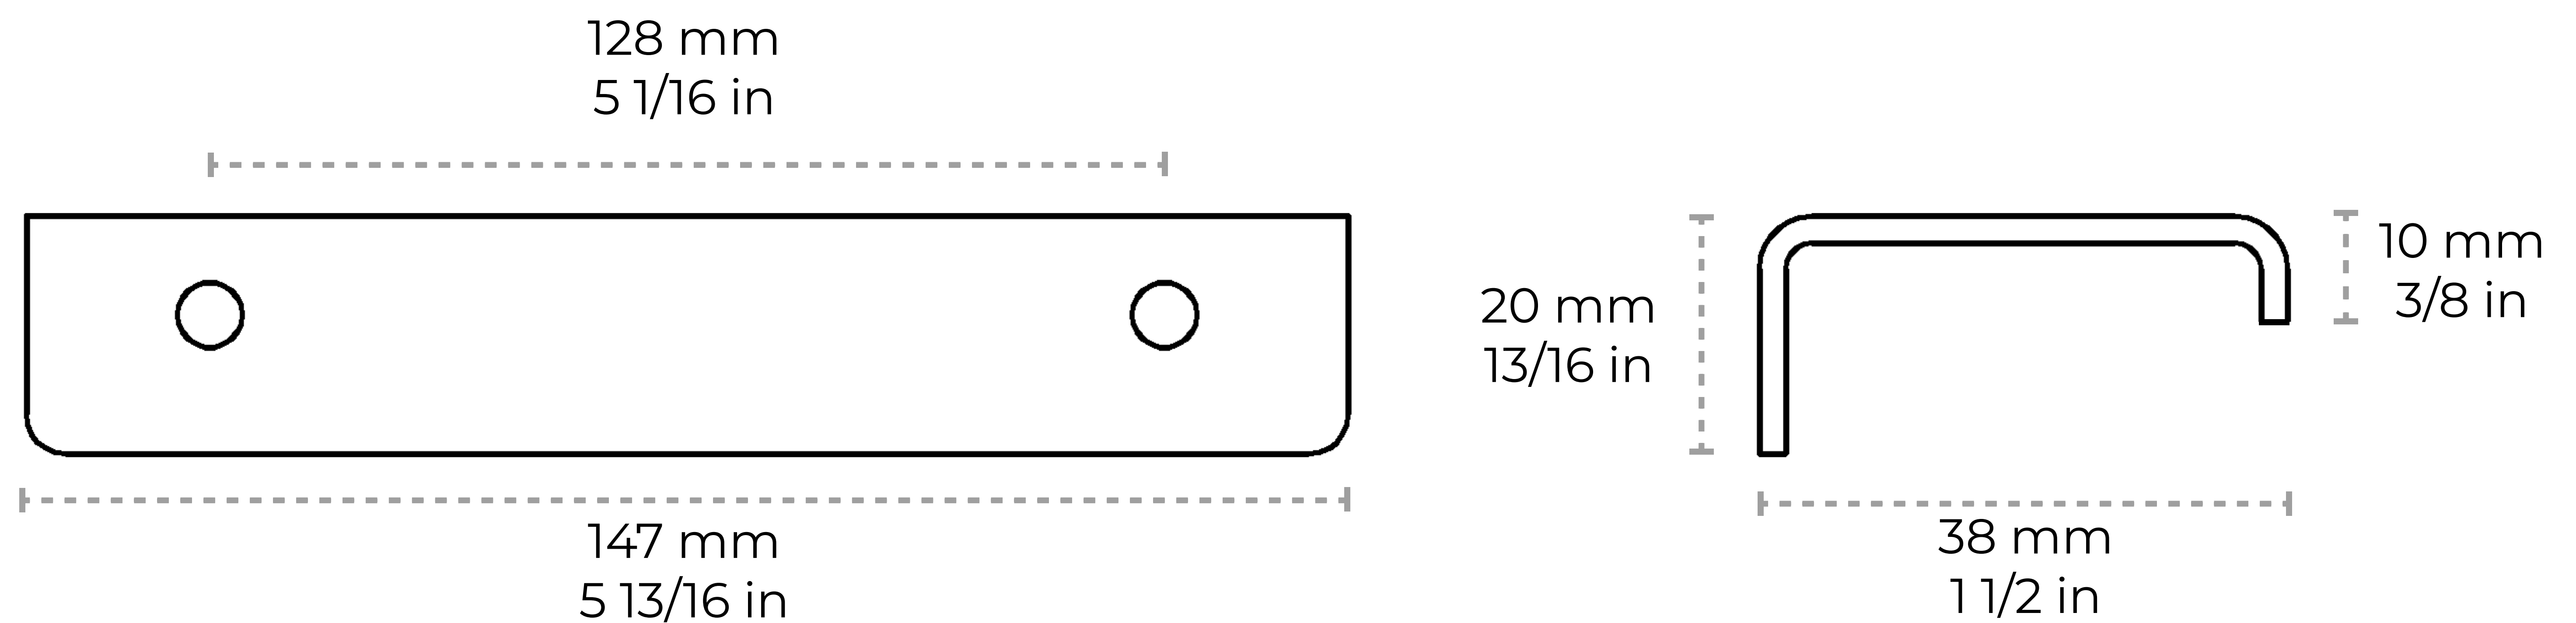

PL-SS161-128

[Pull SS161] Stainless Steel Modern Industrial Finger Pull

| | |
|------------------|-------------------|
| Material | Stainless Steel |
| Weight | 0.23 lbs |
| Length | 147 mm 5 13/16 in |
| Width | 20 mm 13/16 in |
| Projection | 38 mm 1 1/2 in |
| Center to Center | 128 mm 5 1/16 in |