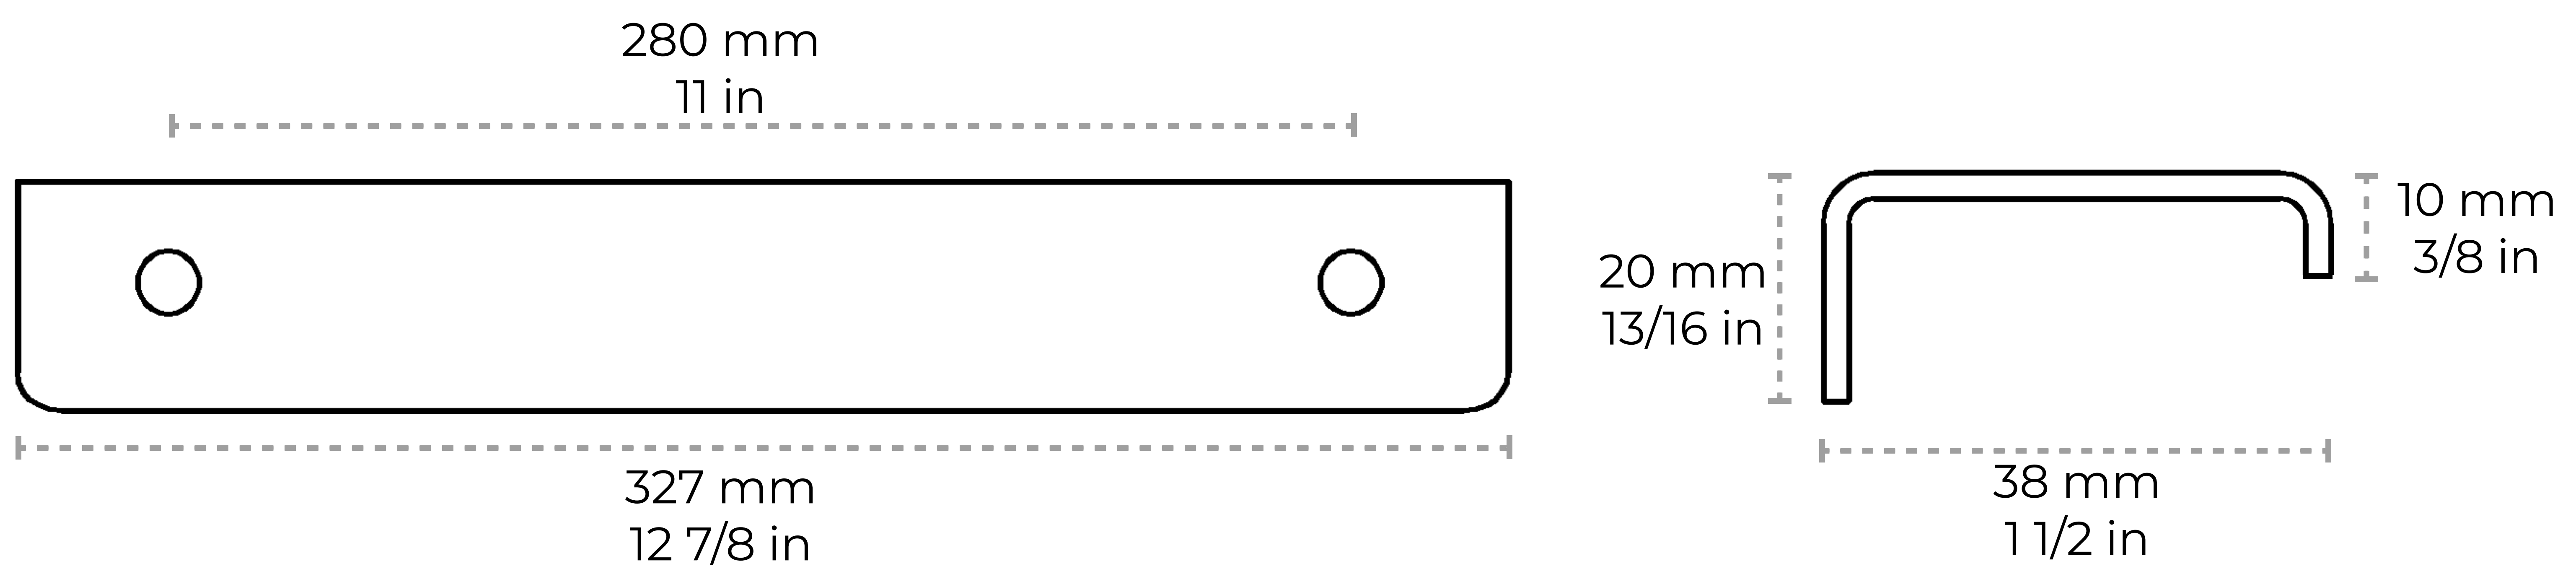

# PL-SS161-280

[Pull SS161] Stainless Steel Modern Industrial Finger Pull

Material	Stainless Steel
Weight	0.51 lbs
Length	327 mm 12 7/8 in
Width	20 mm 13/16 in
Projection	38 mm 1 1/2 in
Center to Center	280 mm 11 in