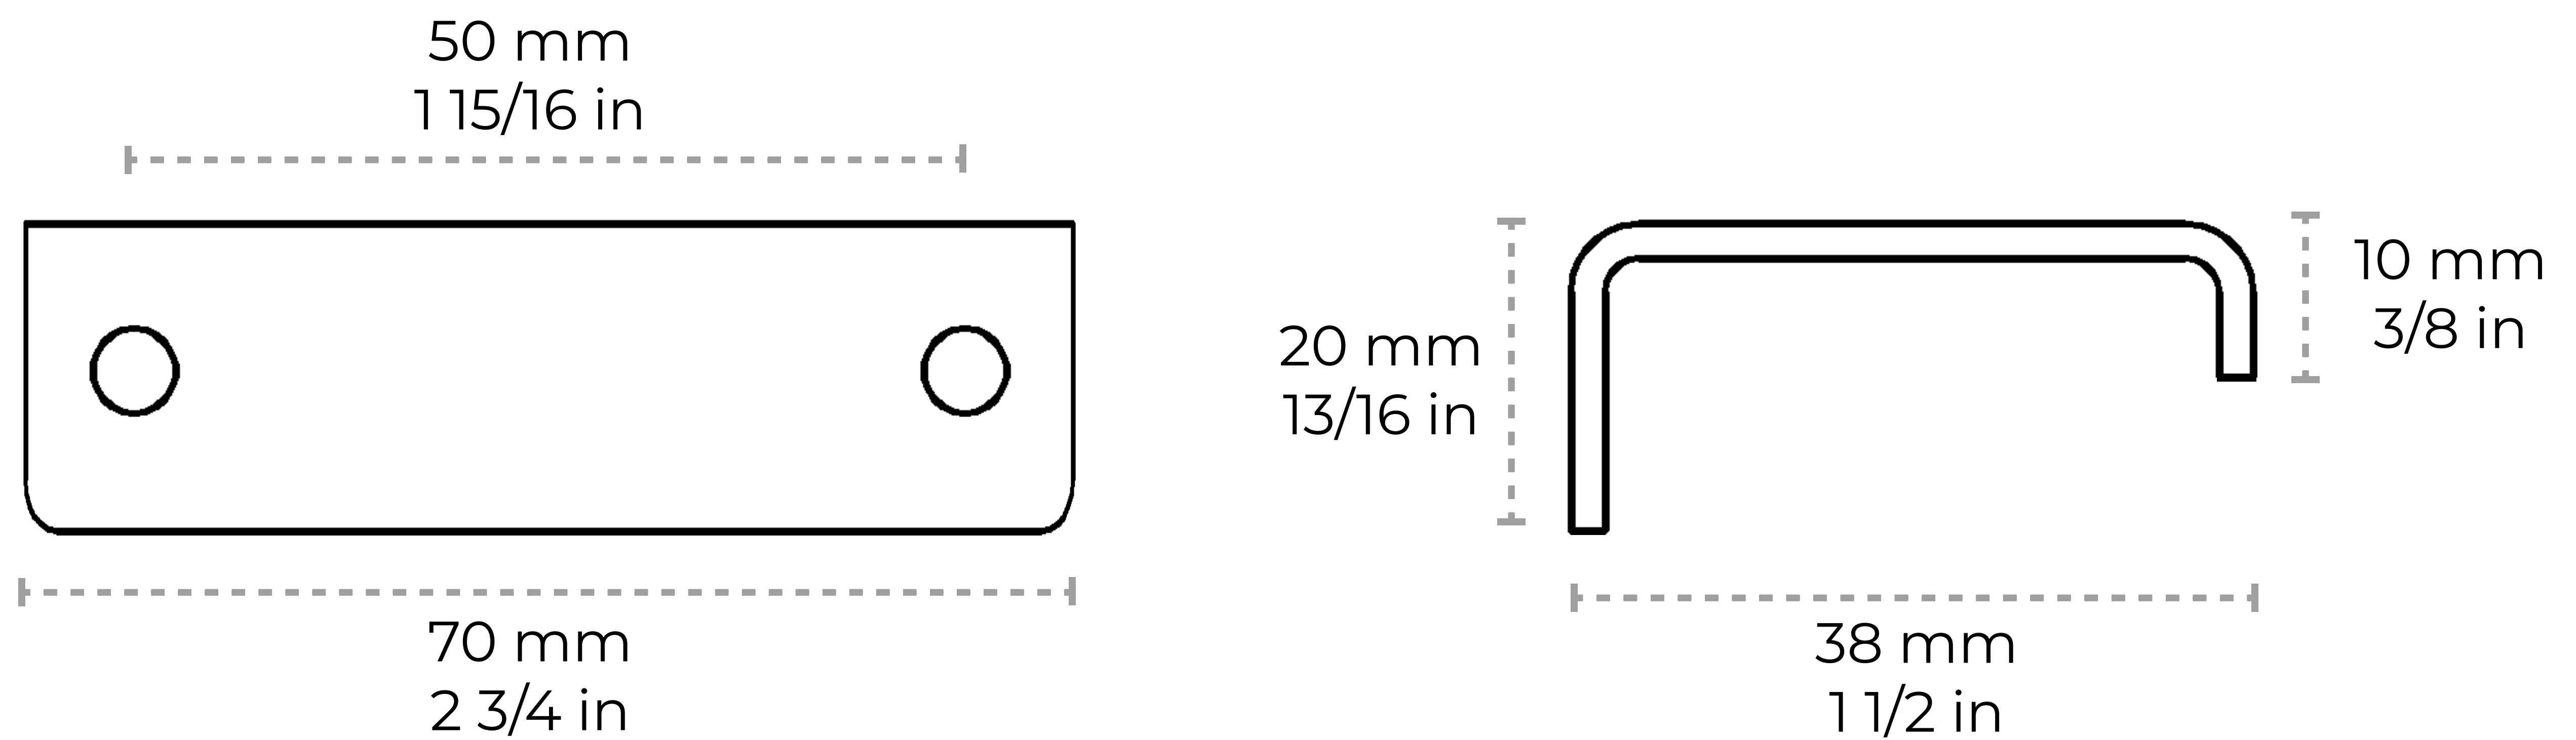

PL-SS161-50

[Pull SS161] Stainless Steel Modern Industrial Finger Pull

Material	Stainless Steel
Weight	0.11 lbs
Length	70 mm 2 3/4 in
Width	20 mm 13/16 in
Projection	38 mm 1 1/2 in
Center to Center	50 mm 1 15/16 in