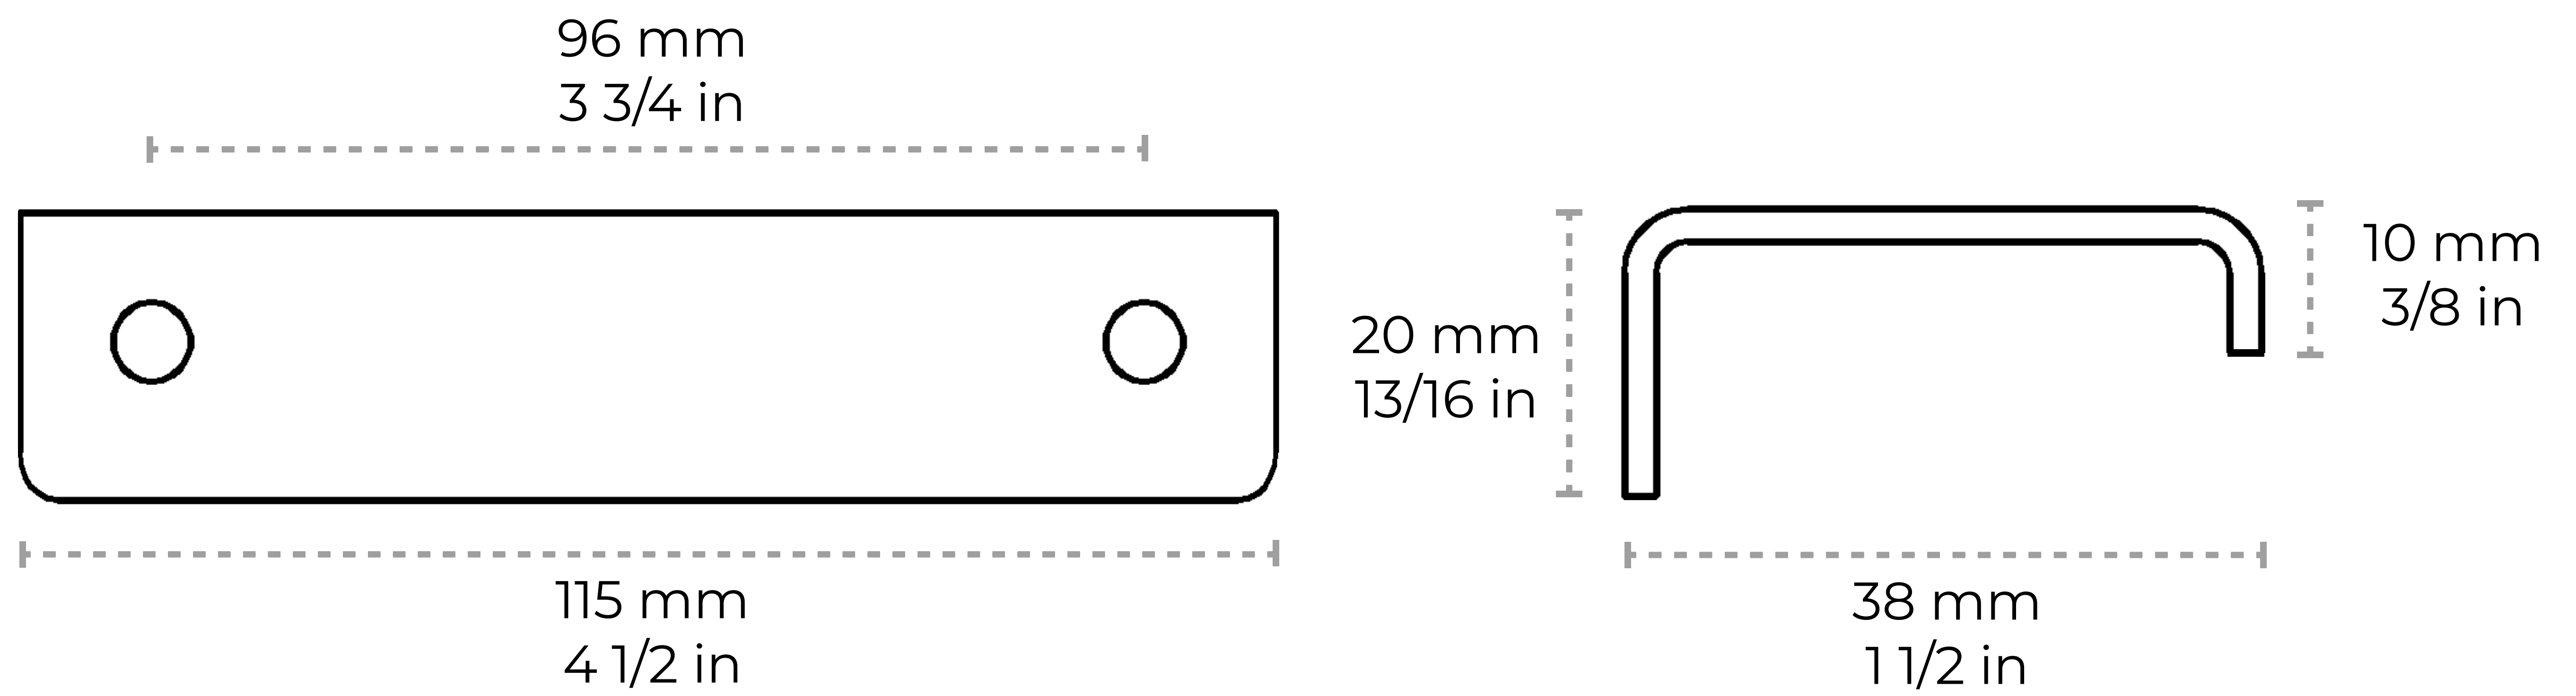

PL-SS161-96

[Pull SS161] Stainless Steel Modern Industrial Finger Pull

Material	Stainless Steel	
Weight	0.17 lbs	
Length	115 mm	4 1/2 in
Width	20 mm	13/16 in
Projection	38 mm	1 1/2 in
Center to Center	96 mm	3 3/4 in