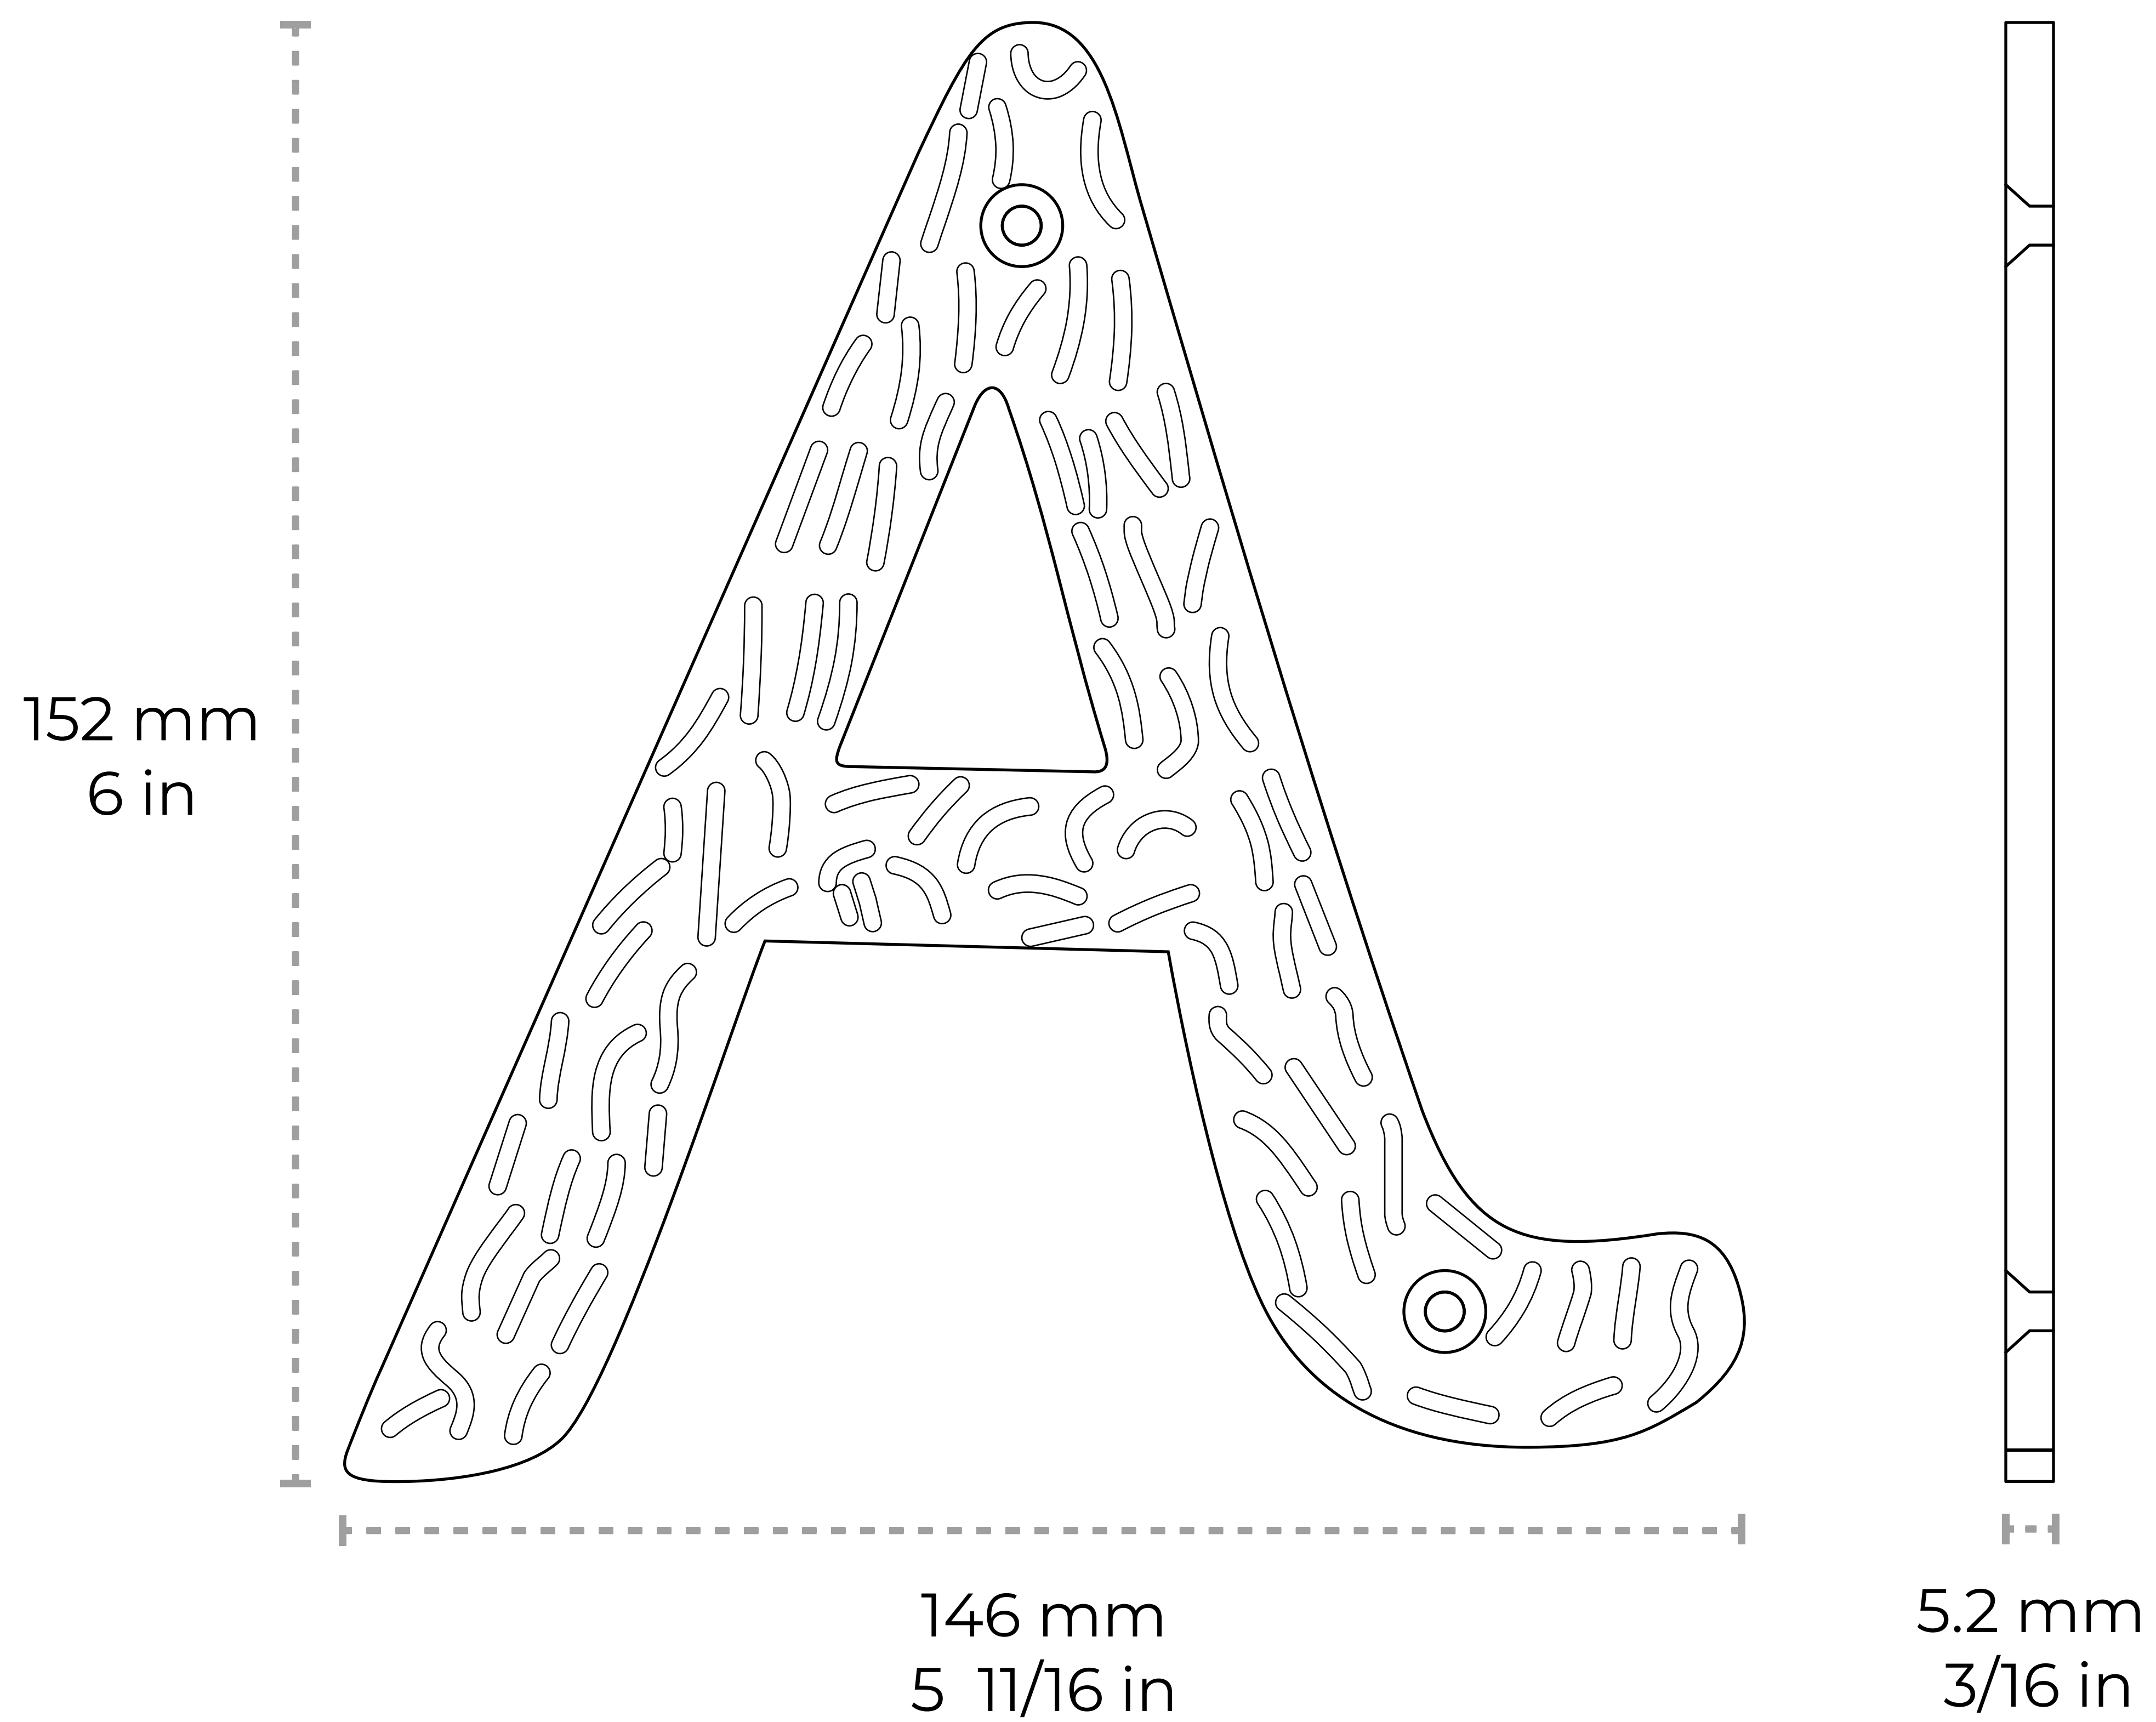

LT-IR830-152

[Letter IR830] Iron Vintage Classic House Letter

Material	Iron
Length	152 mm 6 in
Thickness	5.2 mm 3/16 in

Contact:

1-360-392-8121

<https://www.rchhardware.com>