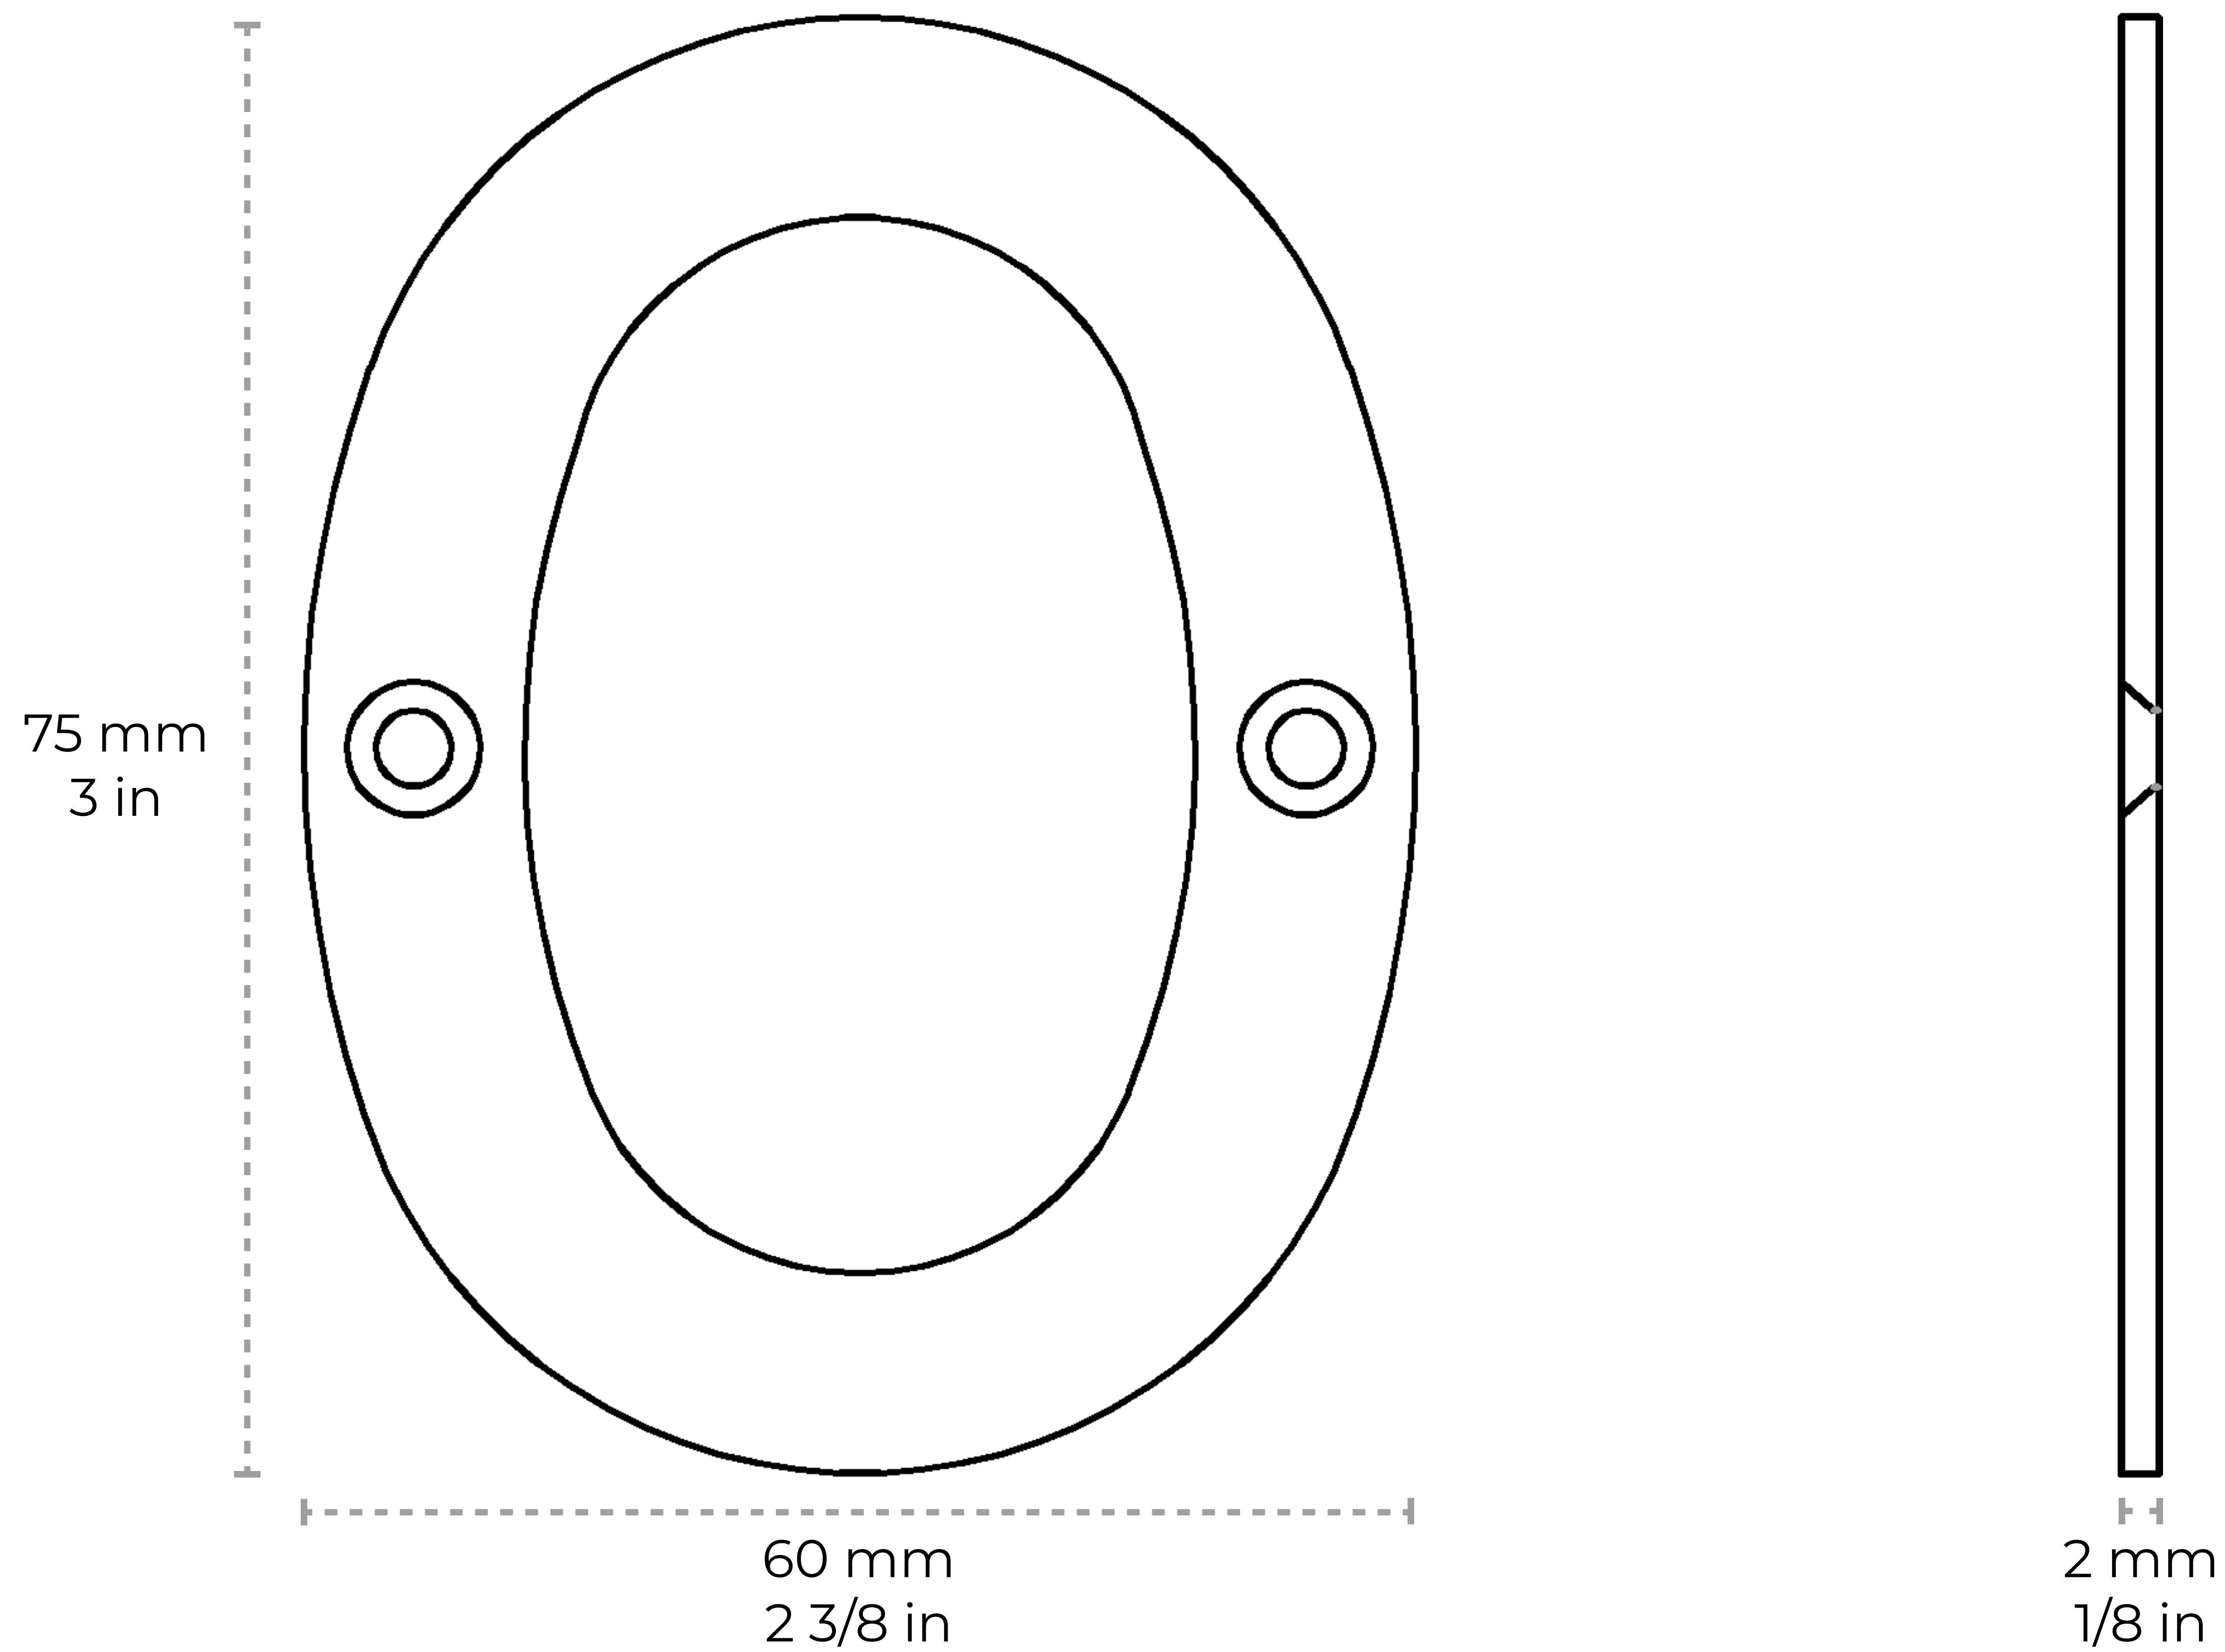

NO-BR2270-75

[Number BR2270] Brass Modern House Number

| | |
|-----------|-------------|
| Material | Brass |
| Length | 75 mm 3 in |
| Thickness | 2 mm 1/8 in |

Contact:

1-360-392-8121

<https://www.rchhardware.com>

| Number | Weight (lbs) | Width (mm) | Width (in) |
|--------|--------------|------------|------------|
| 0 | 0.09 | 60 | 2 3/8 |
| 1 | 0.05 | 22 | 7/8 |
| 2 | 0.09 | 50 | 2 |
| 3 | 0.06 | 50 | 2 |
| 4 | 0.08 | 63 | 2 1/2 |
| 5 | 0.09 | 50 | 2 |
| 6 | 0.09 | 52 | 2 |
| 7 | 0.05 | 57 | 2 3/16 |
| 8 | 0.08 | 45 | 1 13/16 |
| 9 | 0.09 | 52 | 2 |