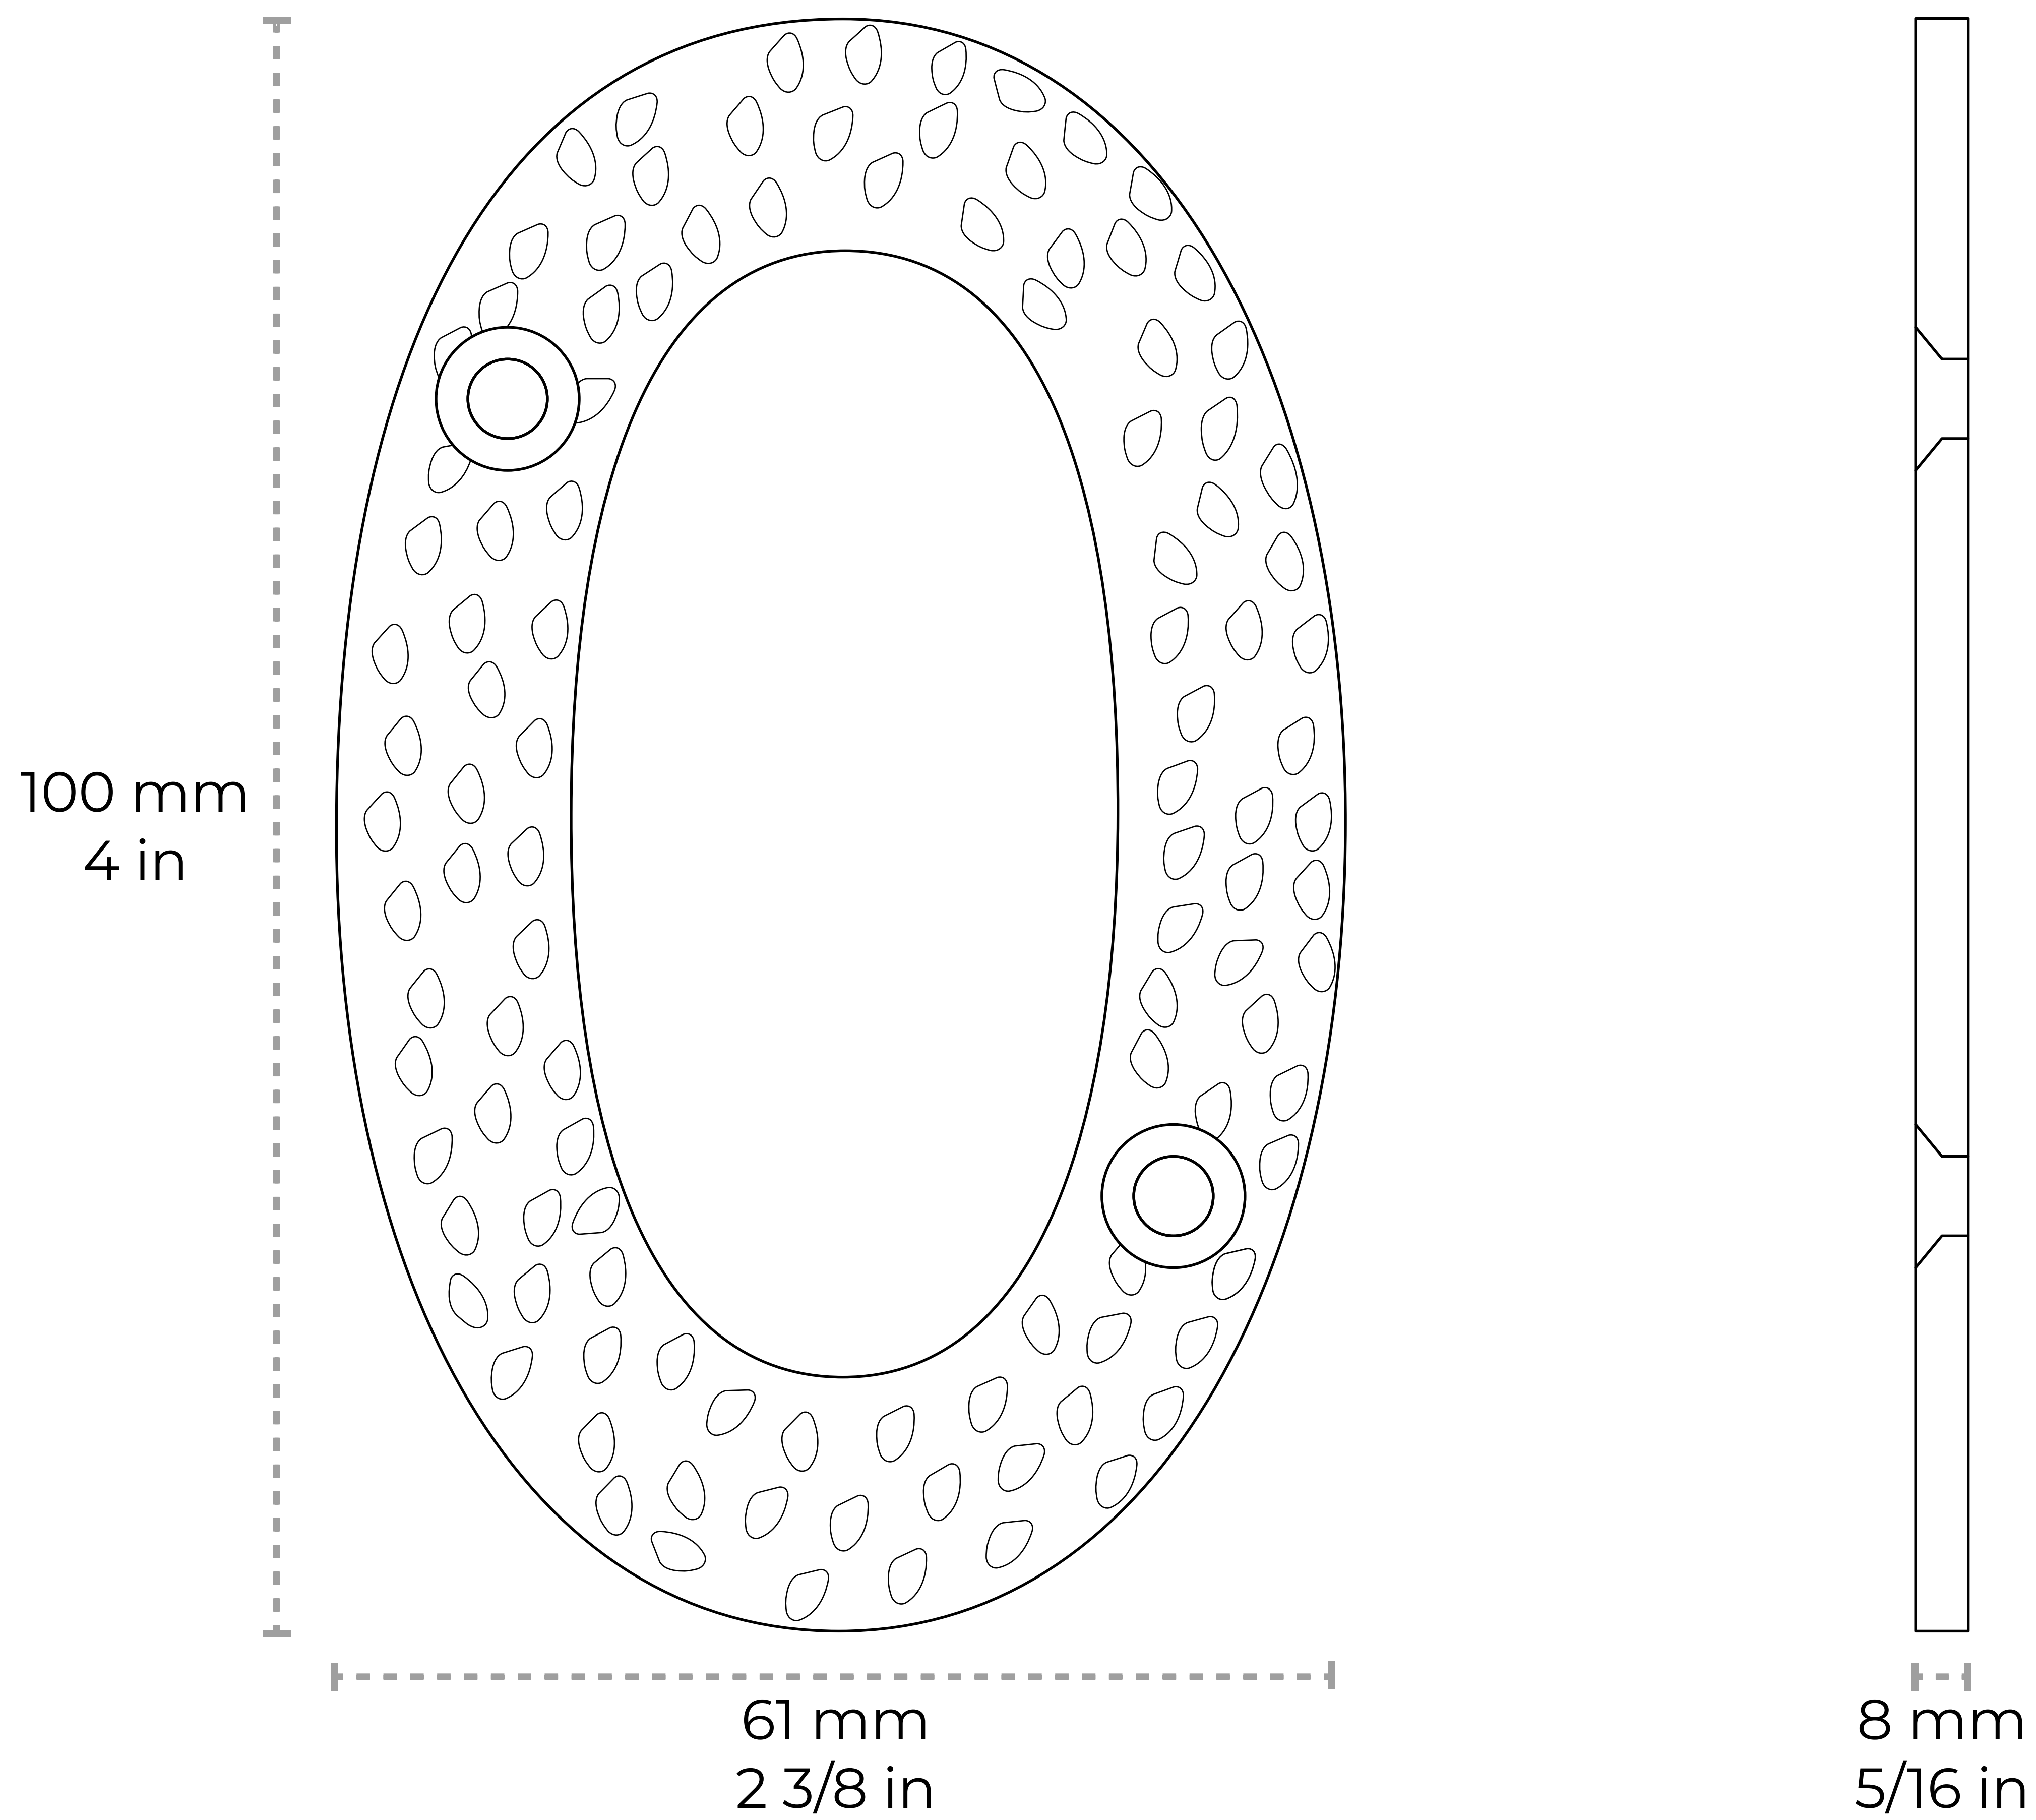

NO-IR831-100

[Number IR831] Iron Modern Country House Number

Material	Iron
Length	100 mm 4 in
Thickness	8 mm 5/16 in

Contact:

1-360-392-8121

<https://www.rchhardware.com>

Number	Weight (lbs)	Width (mm)	Width (in)
0	0.29	61	2 3/8
1	0.2	34	1 5/16
2	0.25	55	2 3/16
3	0.26	65	2 5/8
4	0.29	77	3
5	0.29	67	2 5/8
6	0.26	60	2 3/8
7	0.23	65	2 5/8
8	0.33	67	2 5/8
9	0.26	60	2 3/8