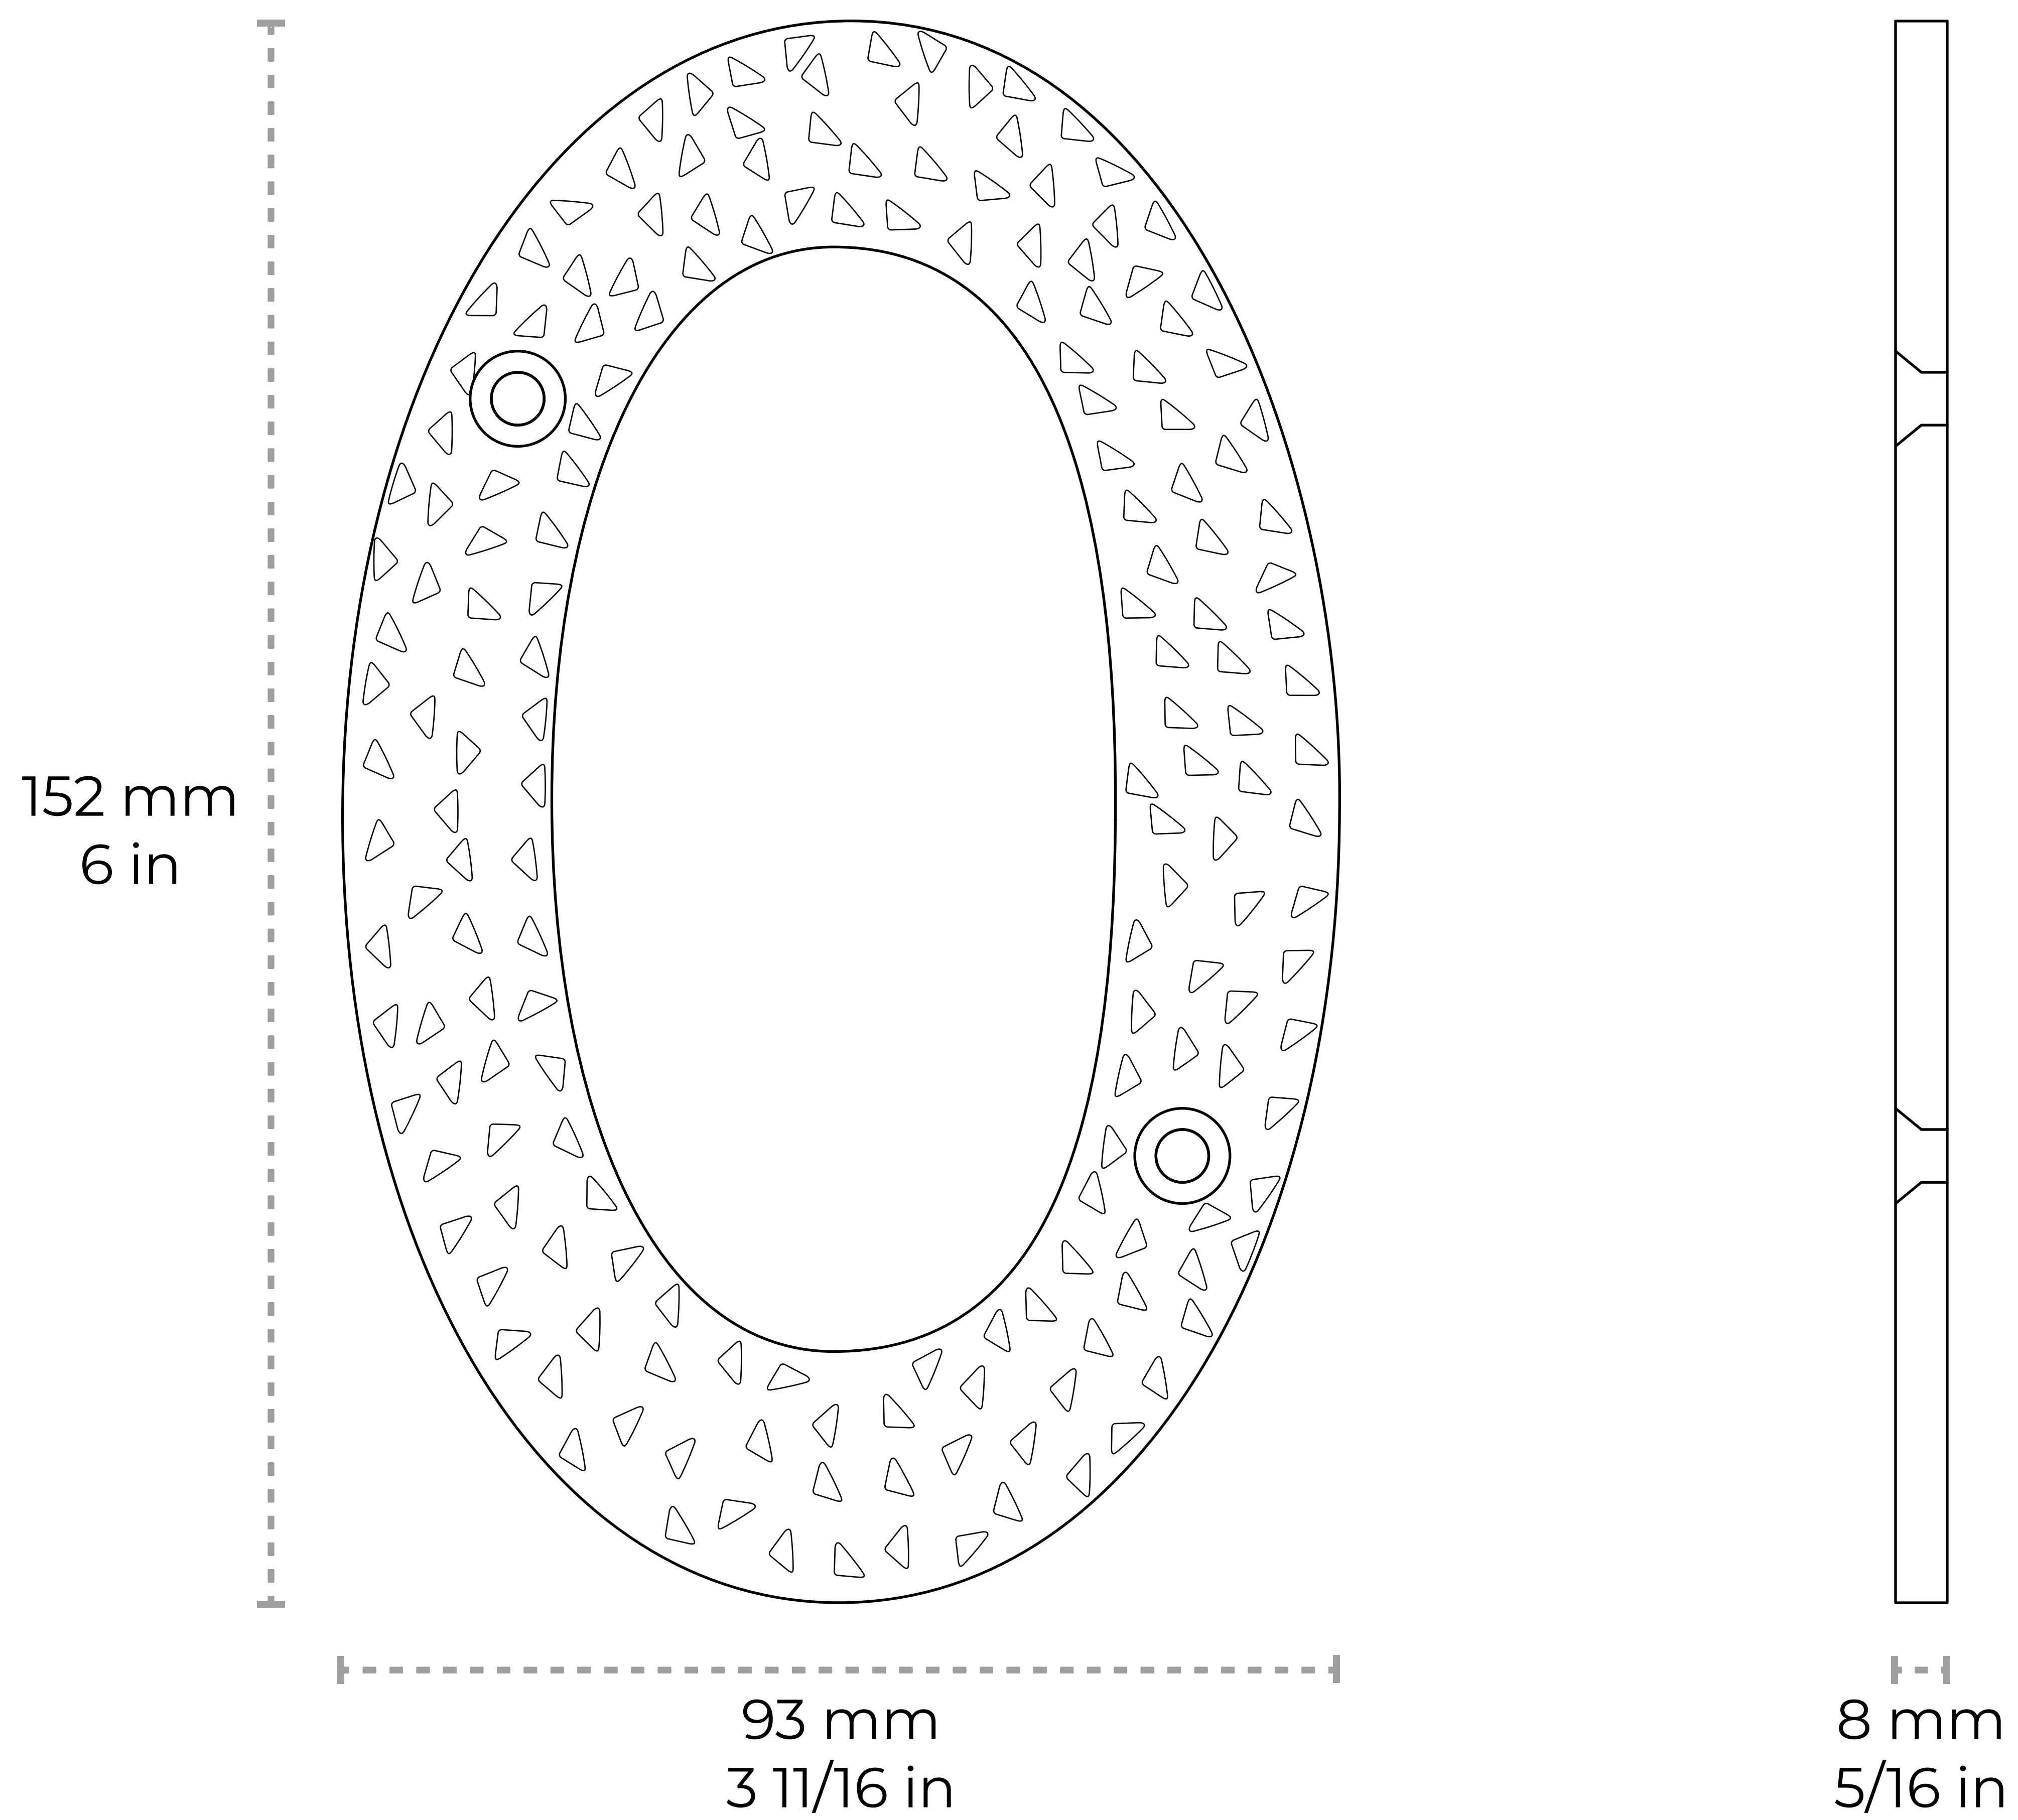

NO-IR831-152

[Number IR831] Iron Modern Country House Number

Material	Iron
Length	100 mm 4 in
Thickness	8 mm 5/16 in

Contact:

1-360-392-8121

<https://www.rchhardware.com>

Number	Weight (lbs)	Width (mm)	Width (in)
0	0.63	93	3 11/16
1	0.39	54	2 1/8
2	0.56	88	3 1/2
3	0.61	97	3 13/16
4	0.63	118	4 5/8
5	0.63	96	3 13/16
6	0.63	90	3 1/2
7	0.53	97	3 13/16
8	0.69	94	3 11/16
9	0.63	90	3 1/2