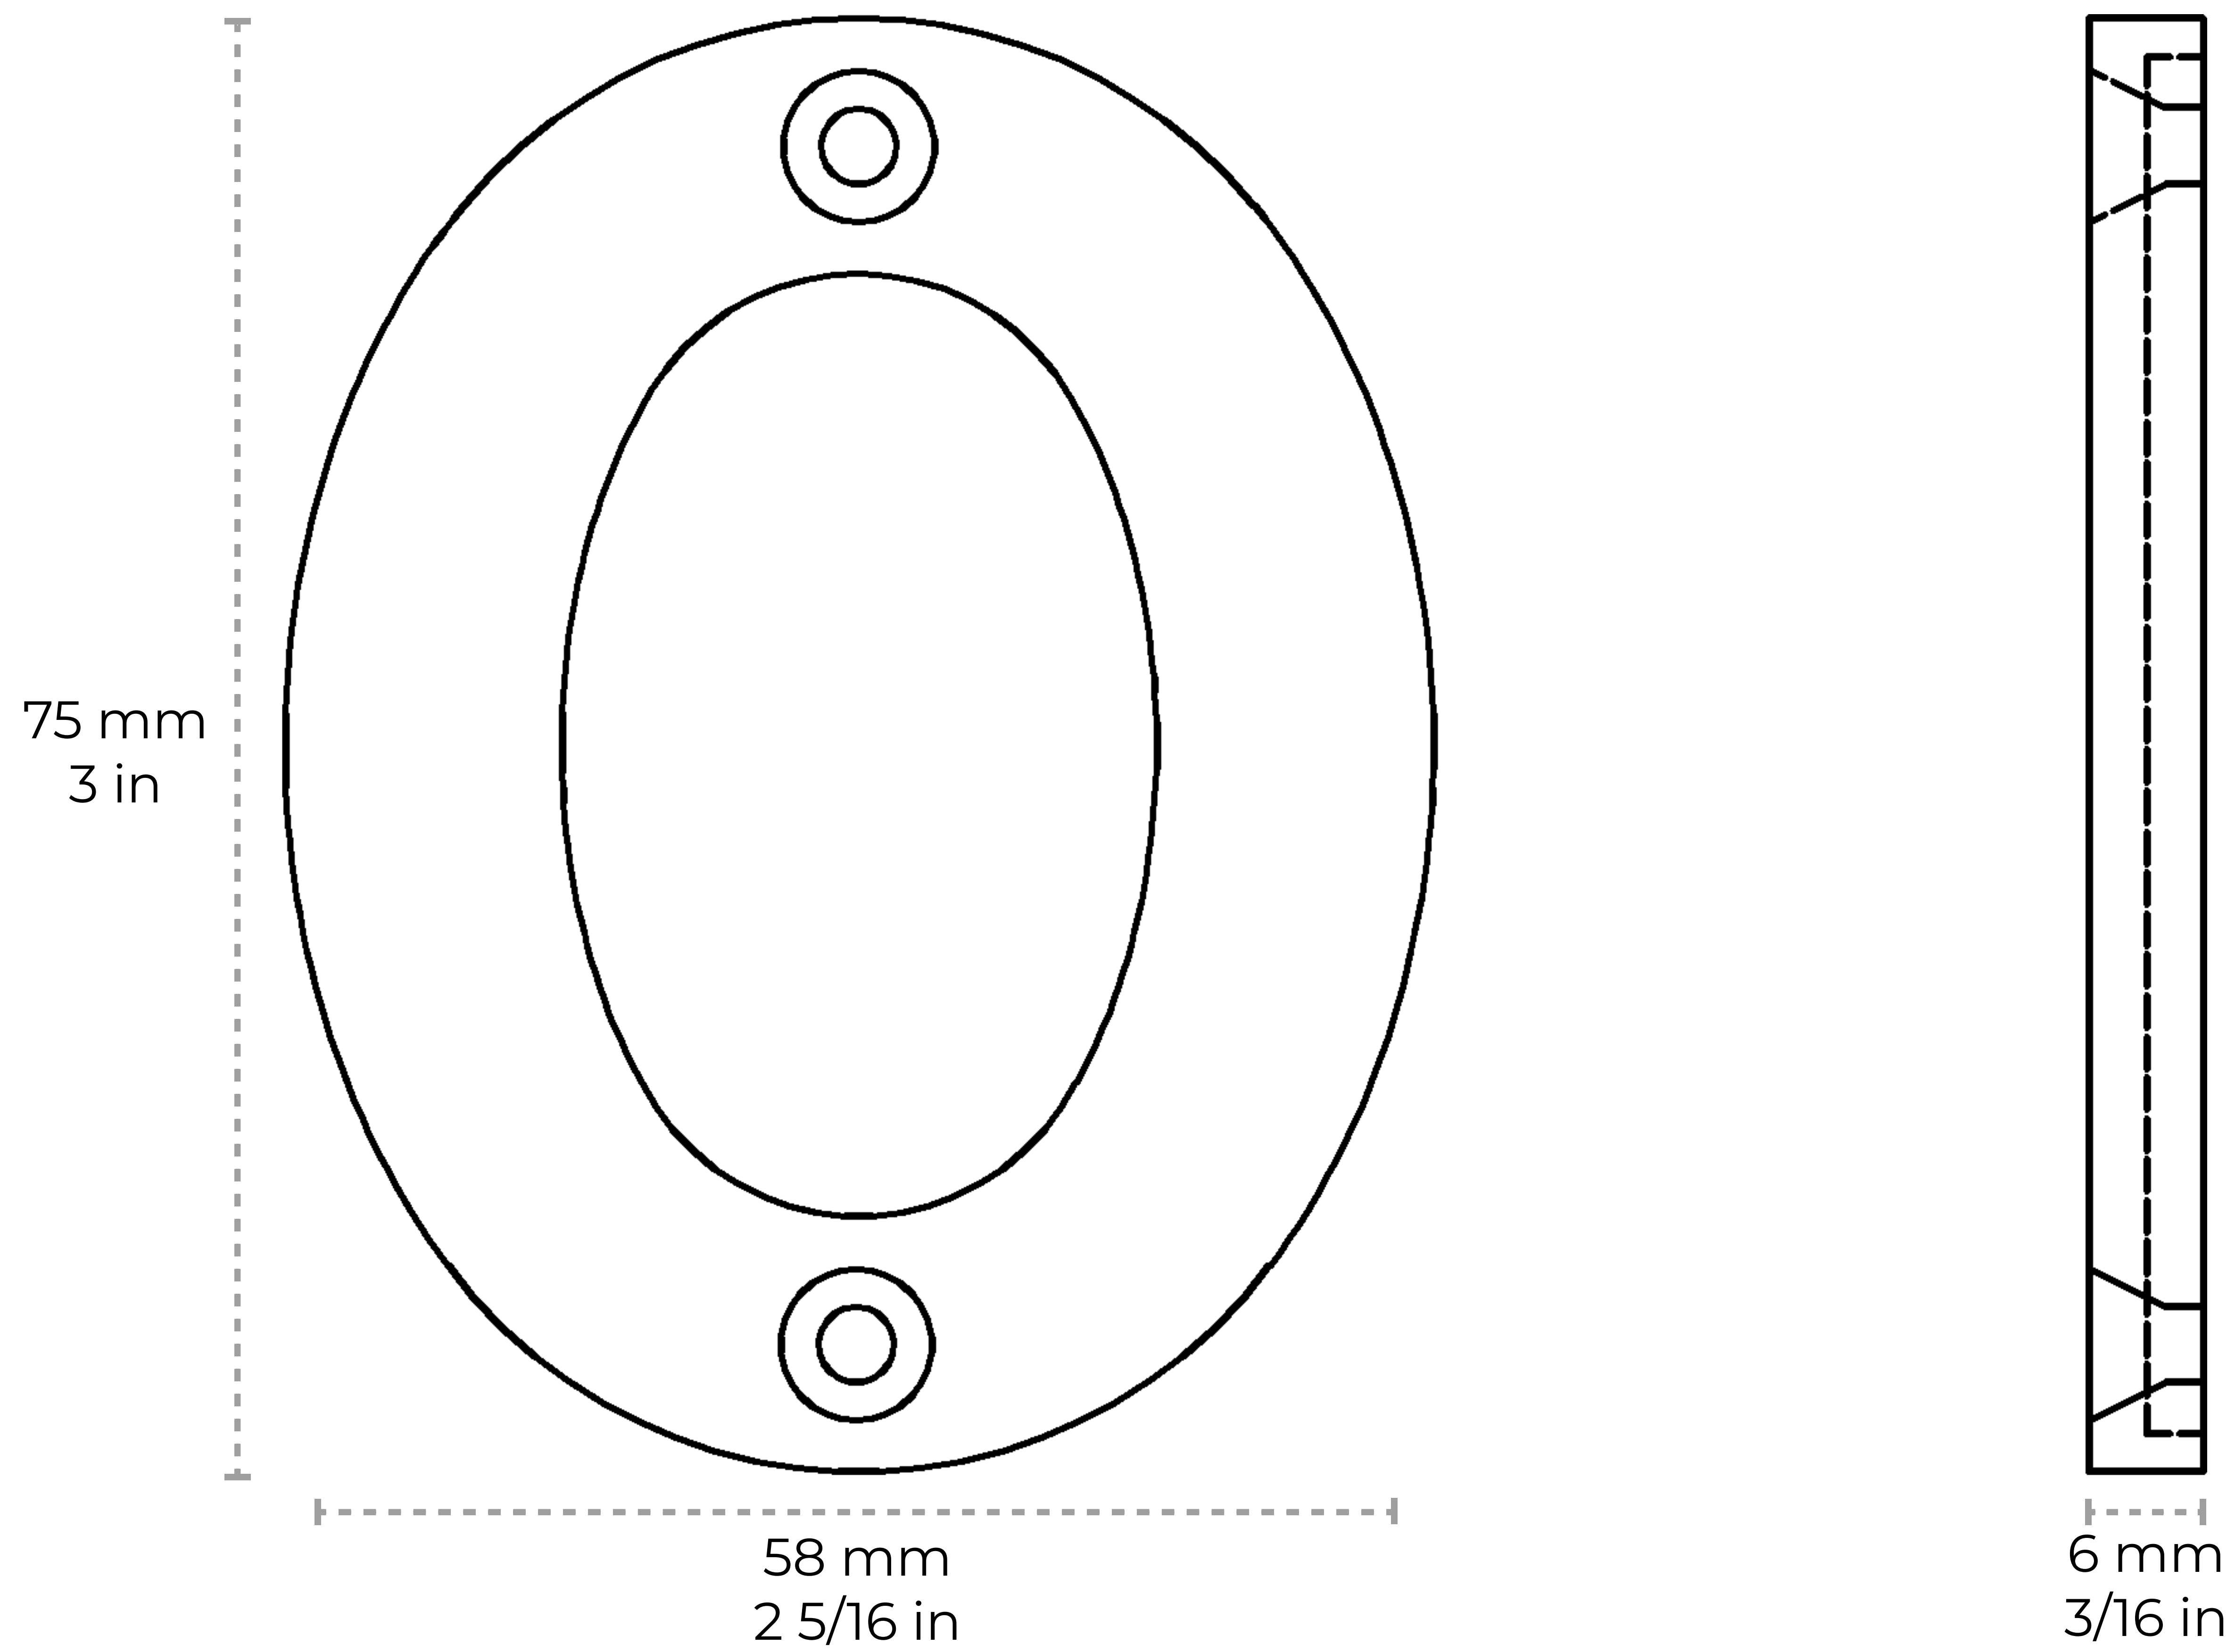

NO-IR831-75

[Number IR831] Iron Modern Farmhouse House Number

Material	Iron
Length	75 mm 3 in
Thickness	6 mm 3/16 in

Contact:

1-360-392-8121

<https://www.rchhardware.com>

Number	Weight (lbs)	Width (mm)	Width (in)
0	0.19	58	2 5/16
1	0.09	30	1 3/16
2	0.2	55	2 3/16
3	0.16	55	2 3/16
4	0.16	60	2 3/8
5	0.2	50	2
6	0.17	52	2
7	0.14	55	2 3/16
8	0.17	52	2
9	0.17	52	2