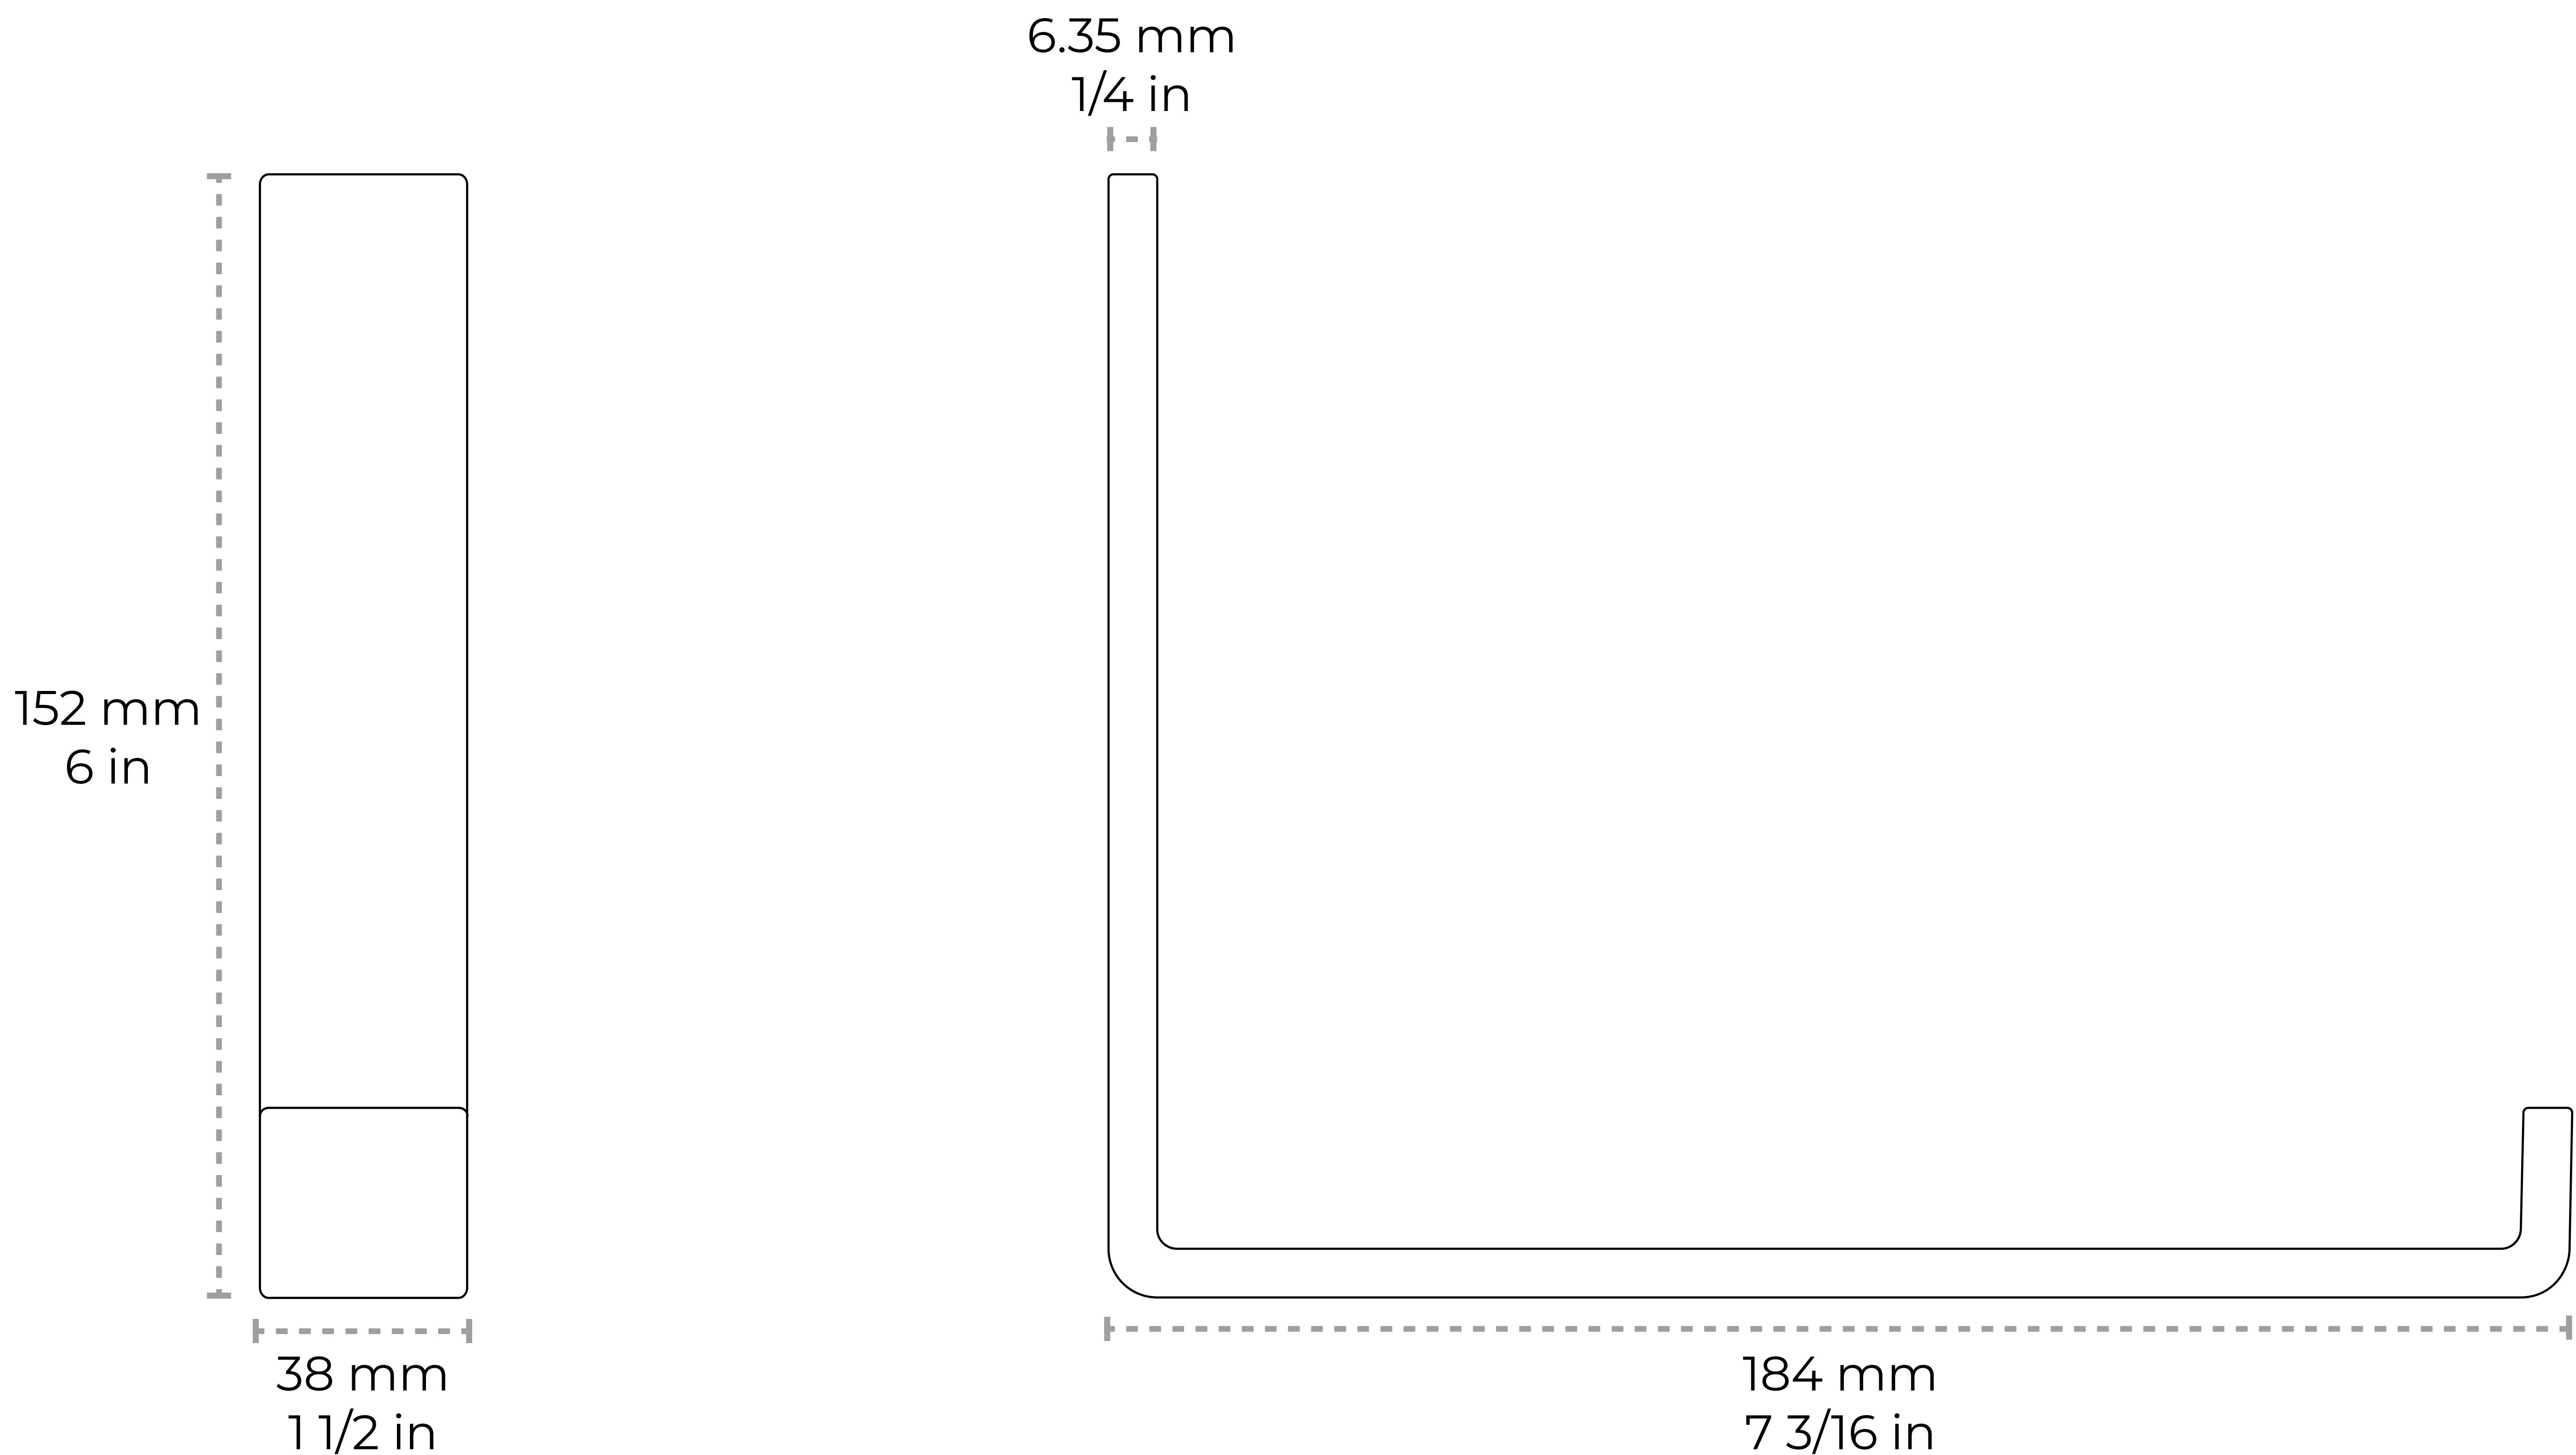

# BK-IR810J-184

[L Bracket IR810L] Iron Modern Floating Shelf Bracket

|              |   |
|--------------|---|
| Material     | Iron  |
| Weight       | 1.5 lbs   |
| Measurements | Length: 152 mm 6 in<br>Width: 38 mm 1 1/2 in<br>Projection: 184 mm 7 3/16 in<br>Thickness: 6.35 mm 1/4 in |