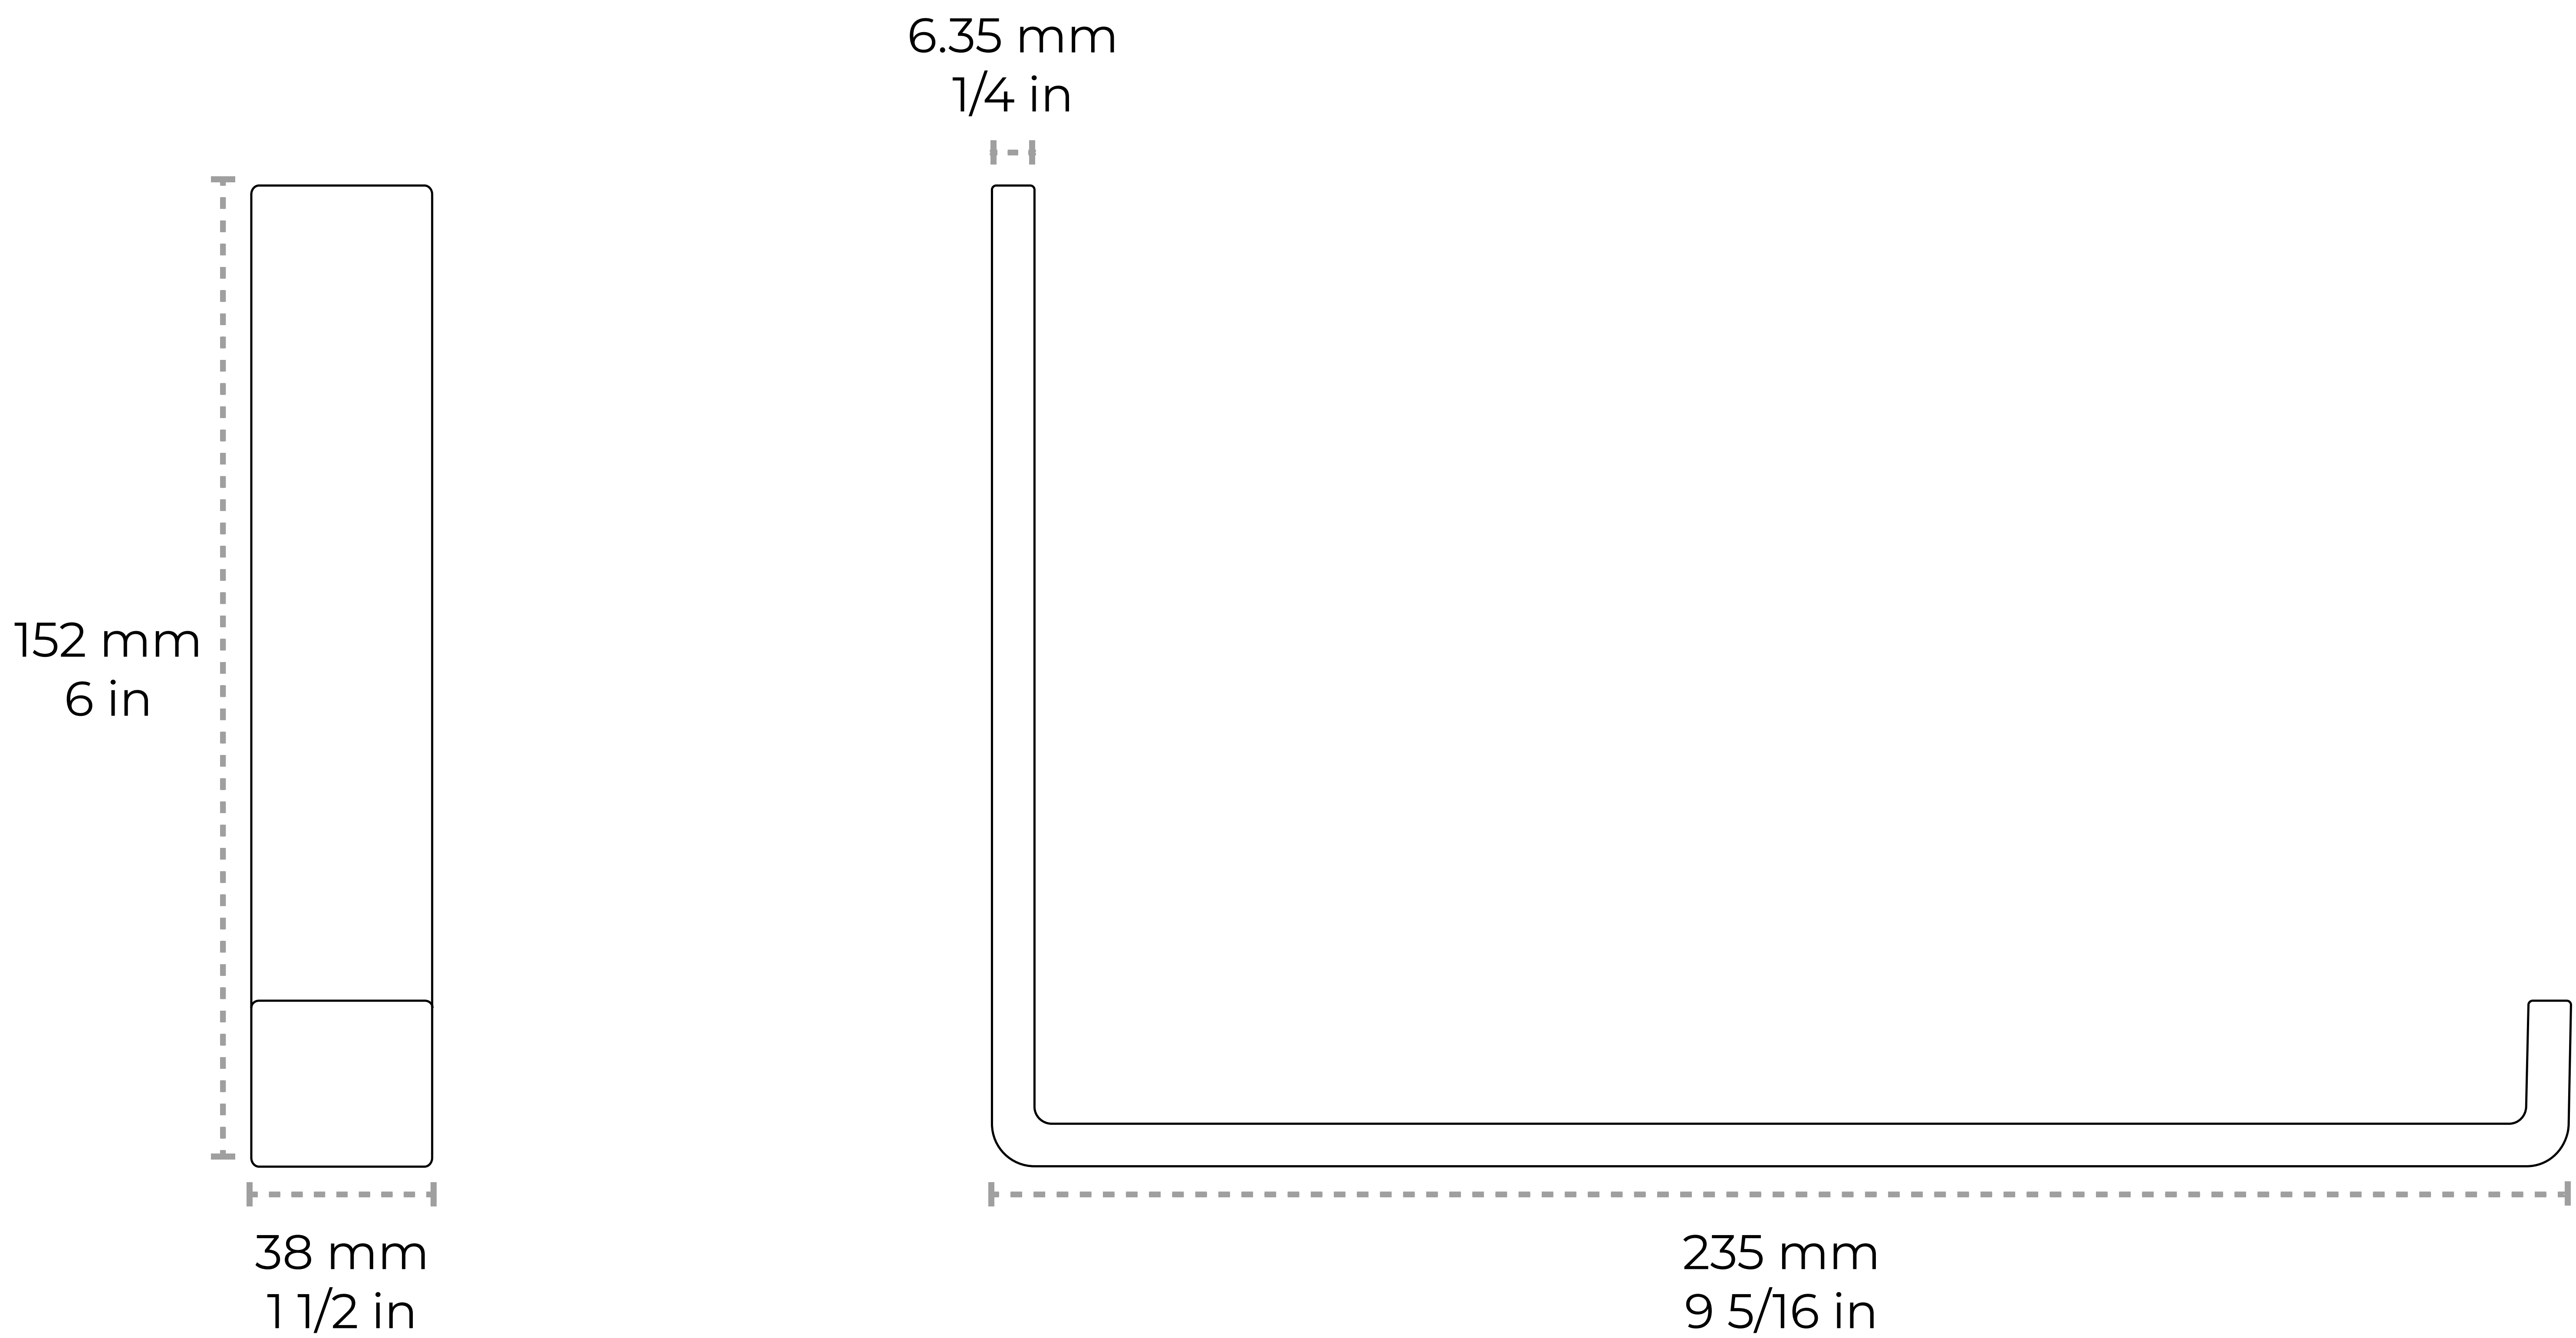

BK-IR810J-235

[L Bracket IR810L] Iron Modern Floating Shelf Bracket

Material	Iron
Weight	1.73 lbs
Measurements	Length: 152 mm 6 in Width: 38 mm 1 1/2 in Projection: 235 mm 9 5/16 in Thickness: 6.35 mm 1/4 in