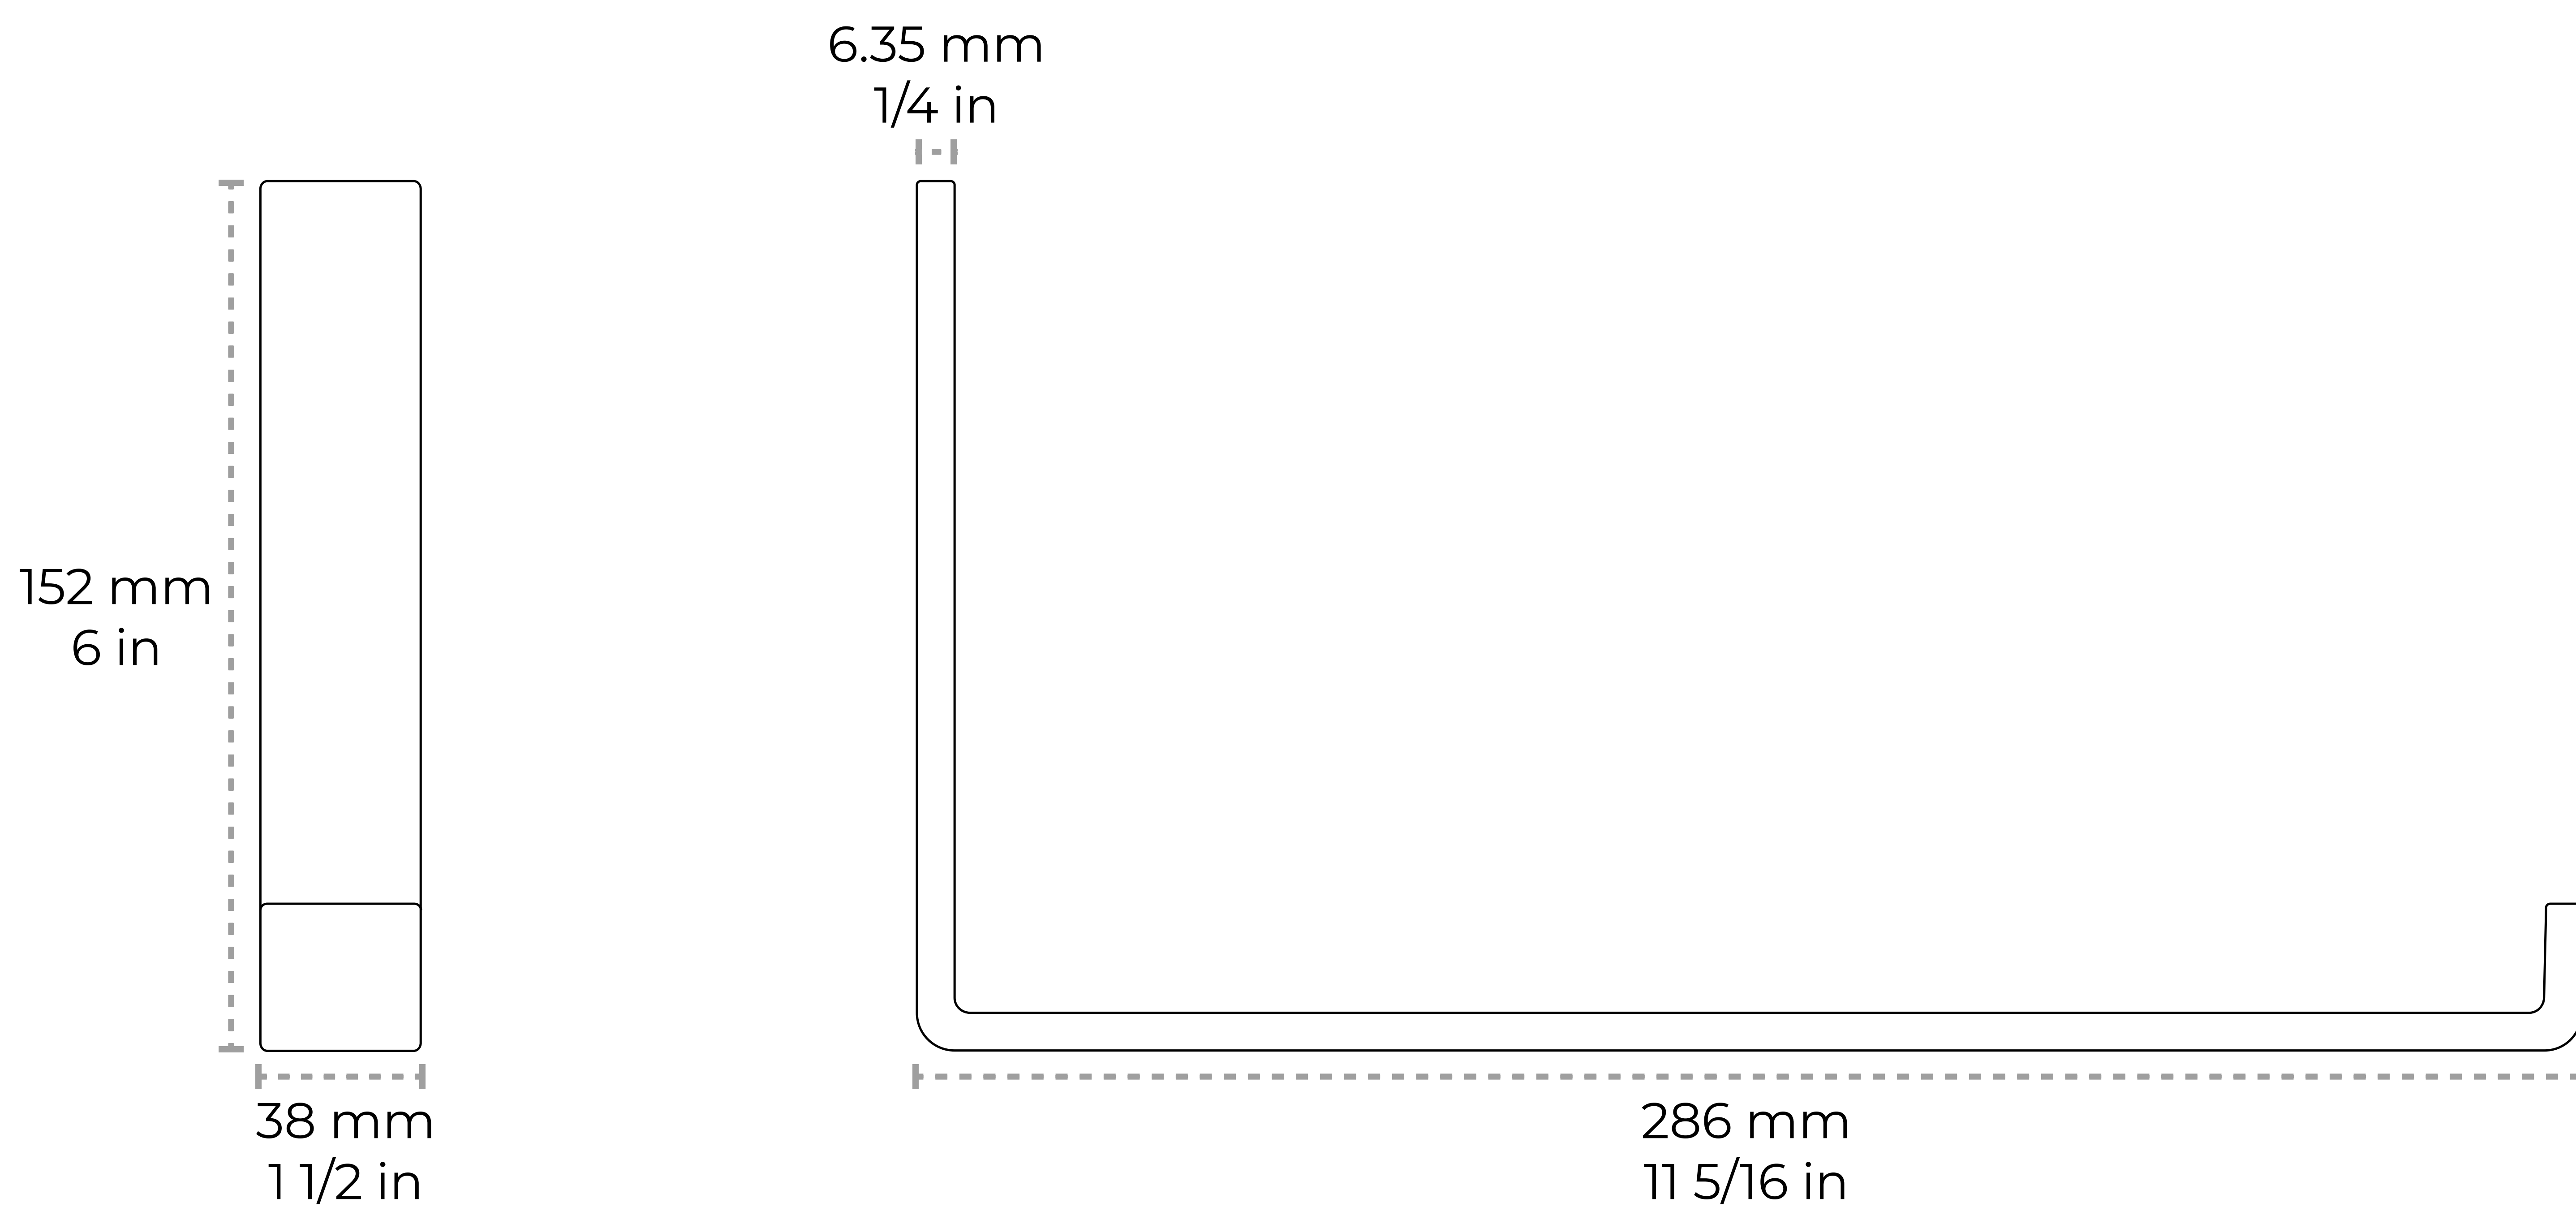

BK-IR810J-285

[L Bracket IR810L] Iron Modern Floating Shelf Bracket

Material	Iron
Weight	1.94 lbs
Measurements	Length: 152 mm 6 in Width: 38 mm 1 1/2 in Projection: 286 mm 11 5/16 in Thickness: 6.35 mm 1/4 mm