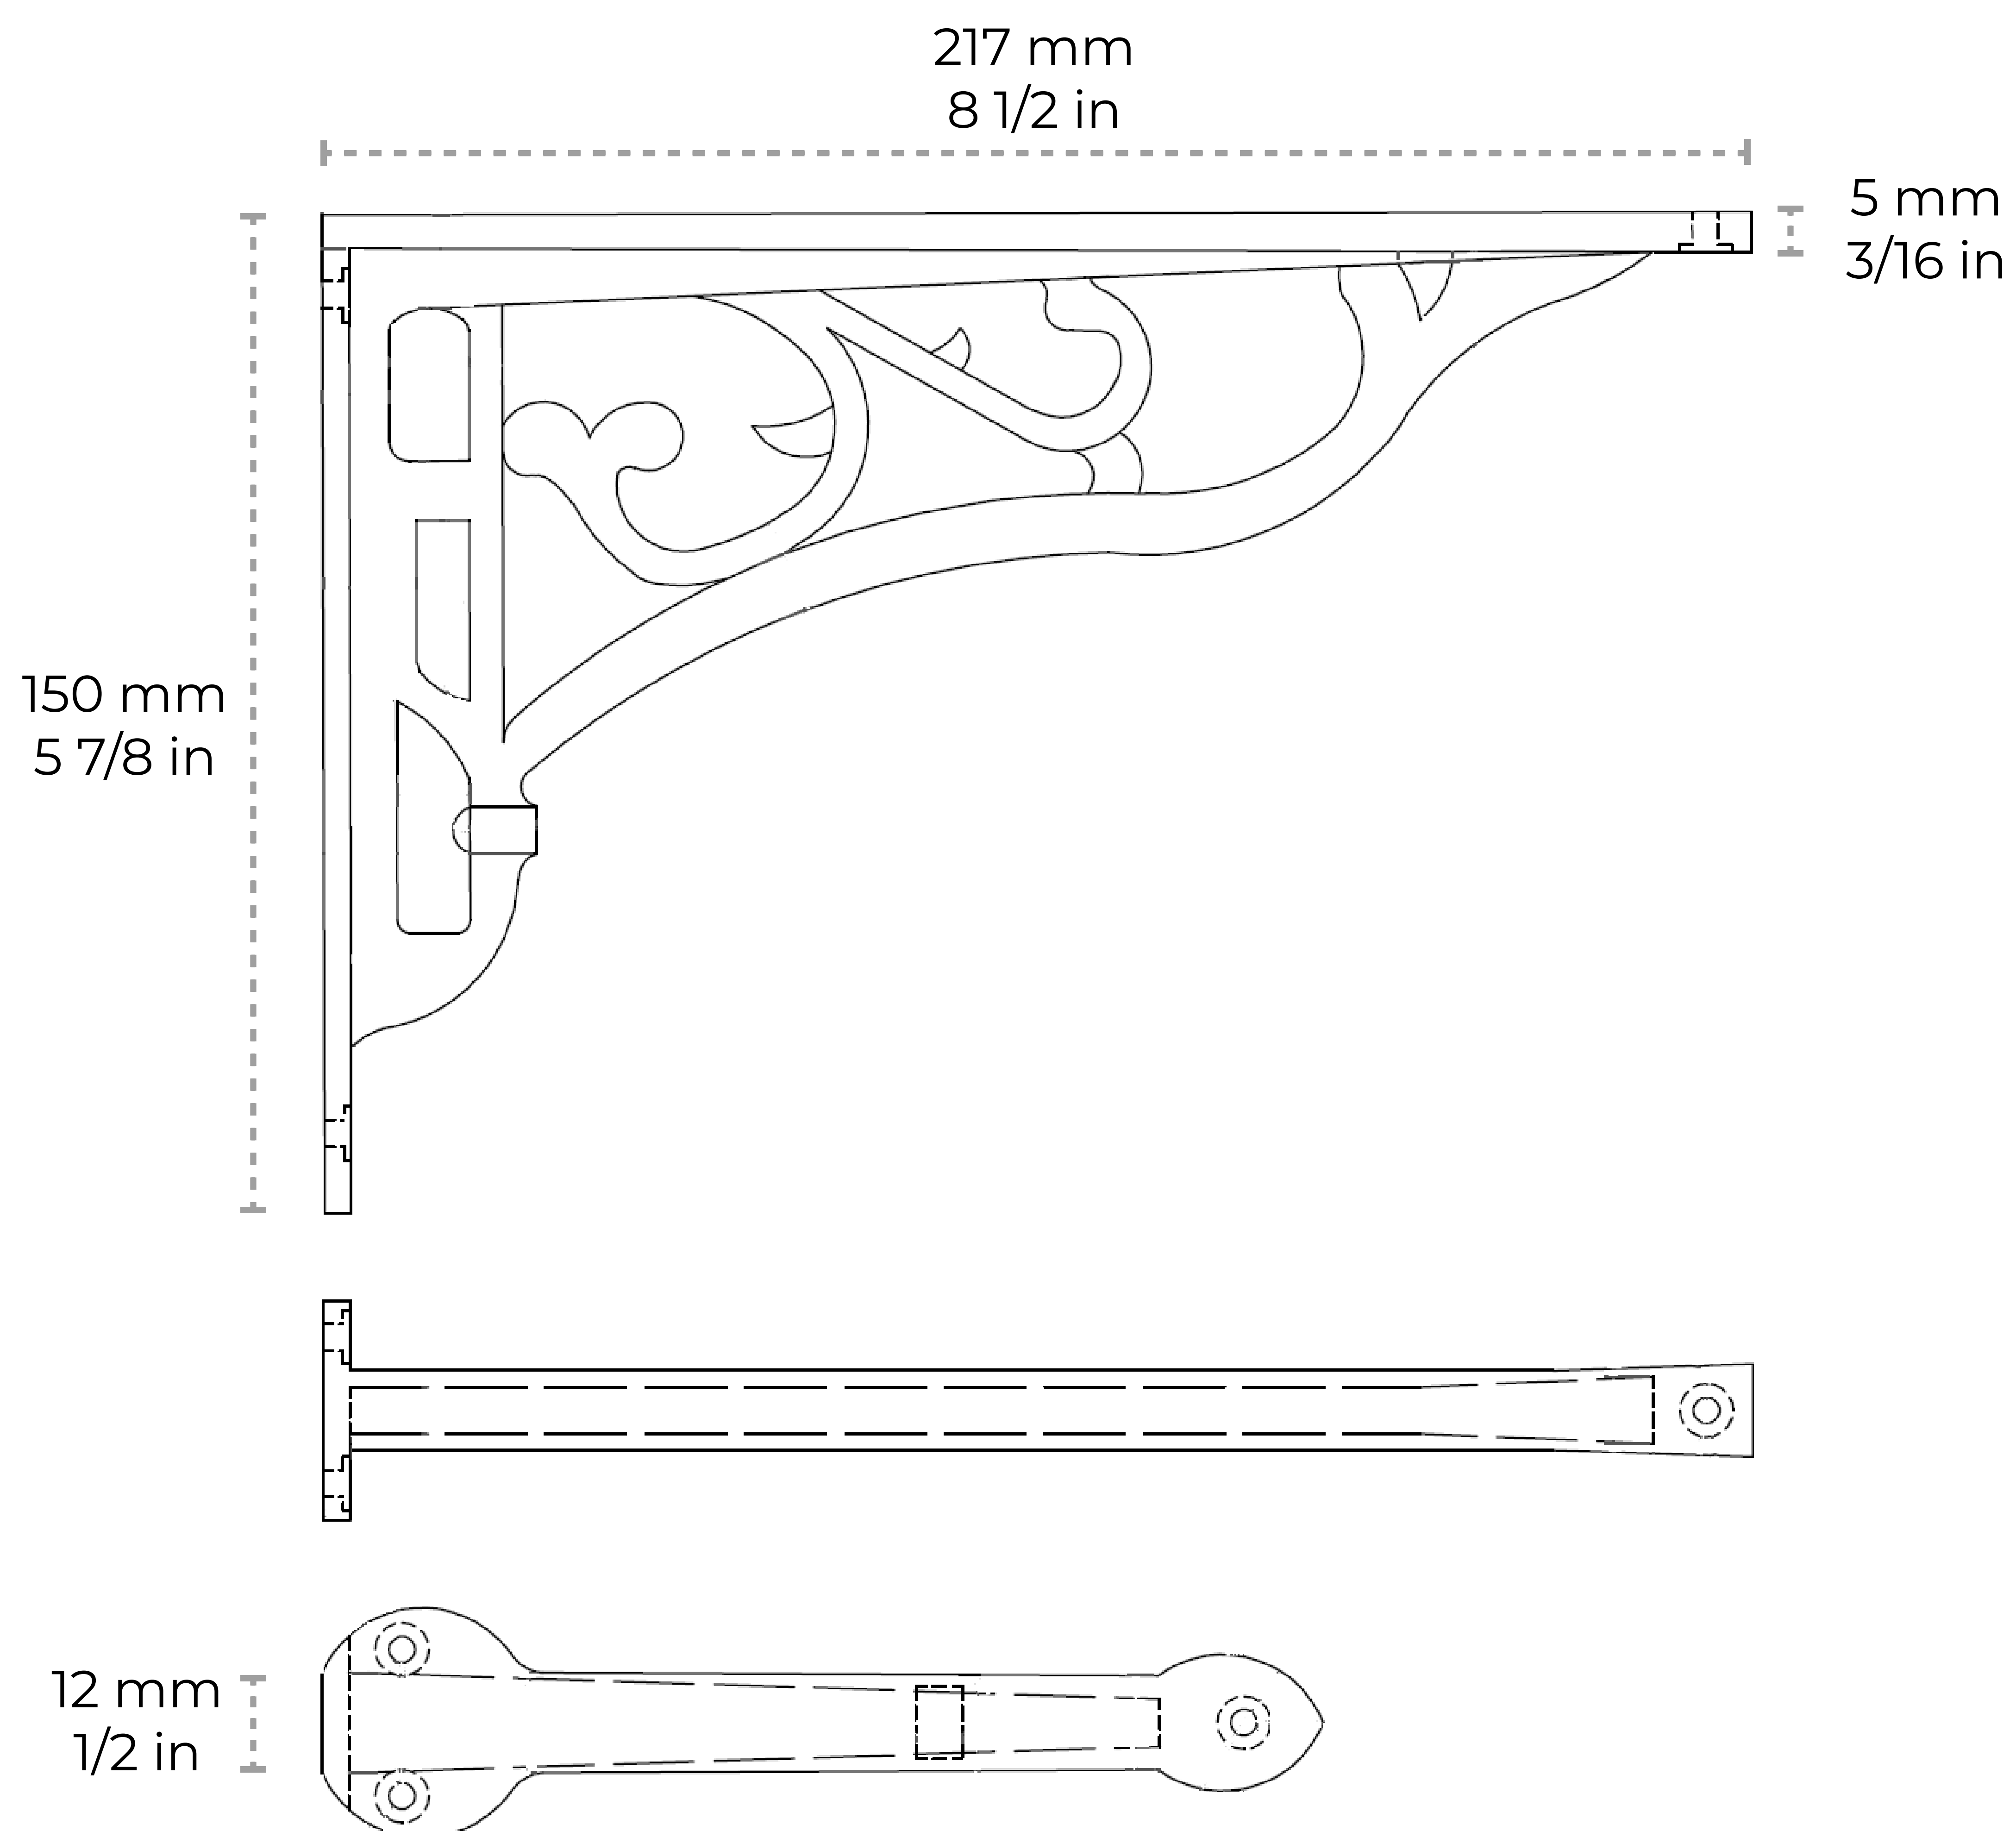

# BK-IR8203-217

[Classical Bracket IR8201] Iron Traditional Shelf Bracket

Material	Iron
Weight	0.91 lbs
Measurements	Length: 150 mm 5 7/8 in Width: 12 mm 1/2 in Projection: 217 mm 8 1/2 in Thickness: 5 mm 3/16 in