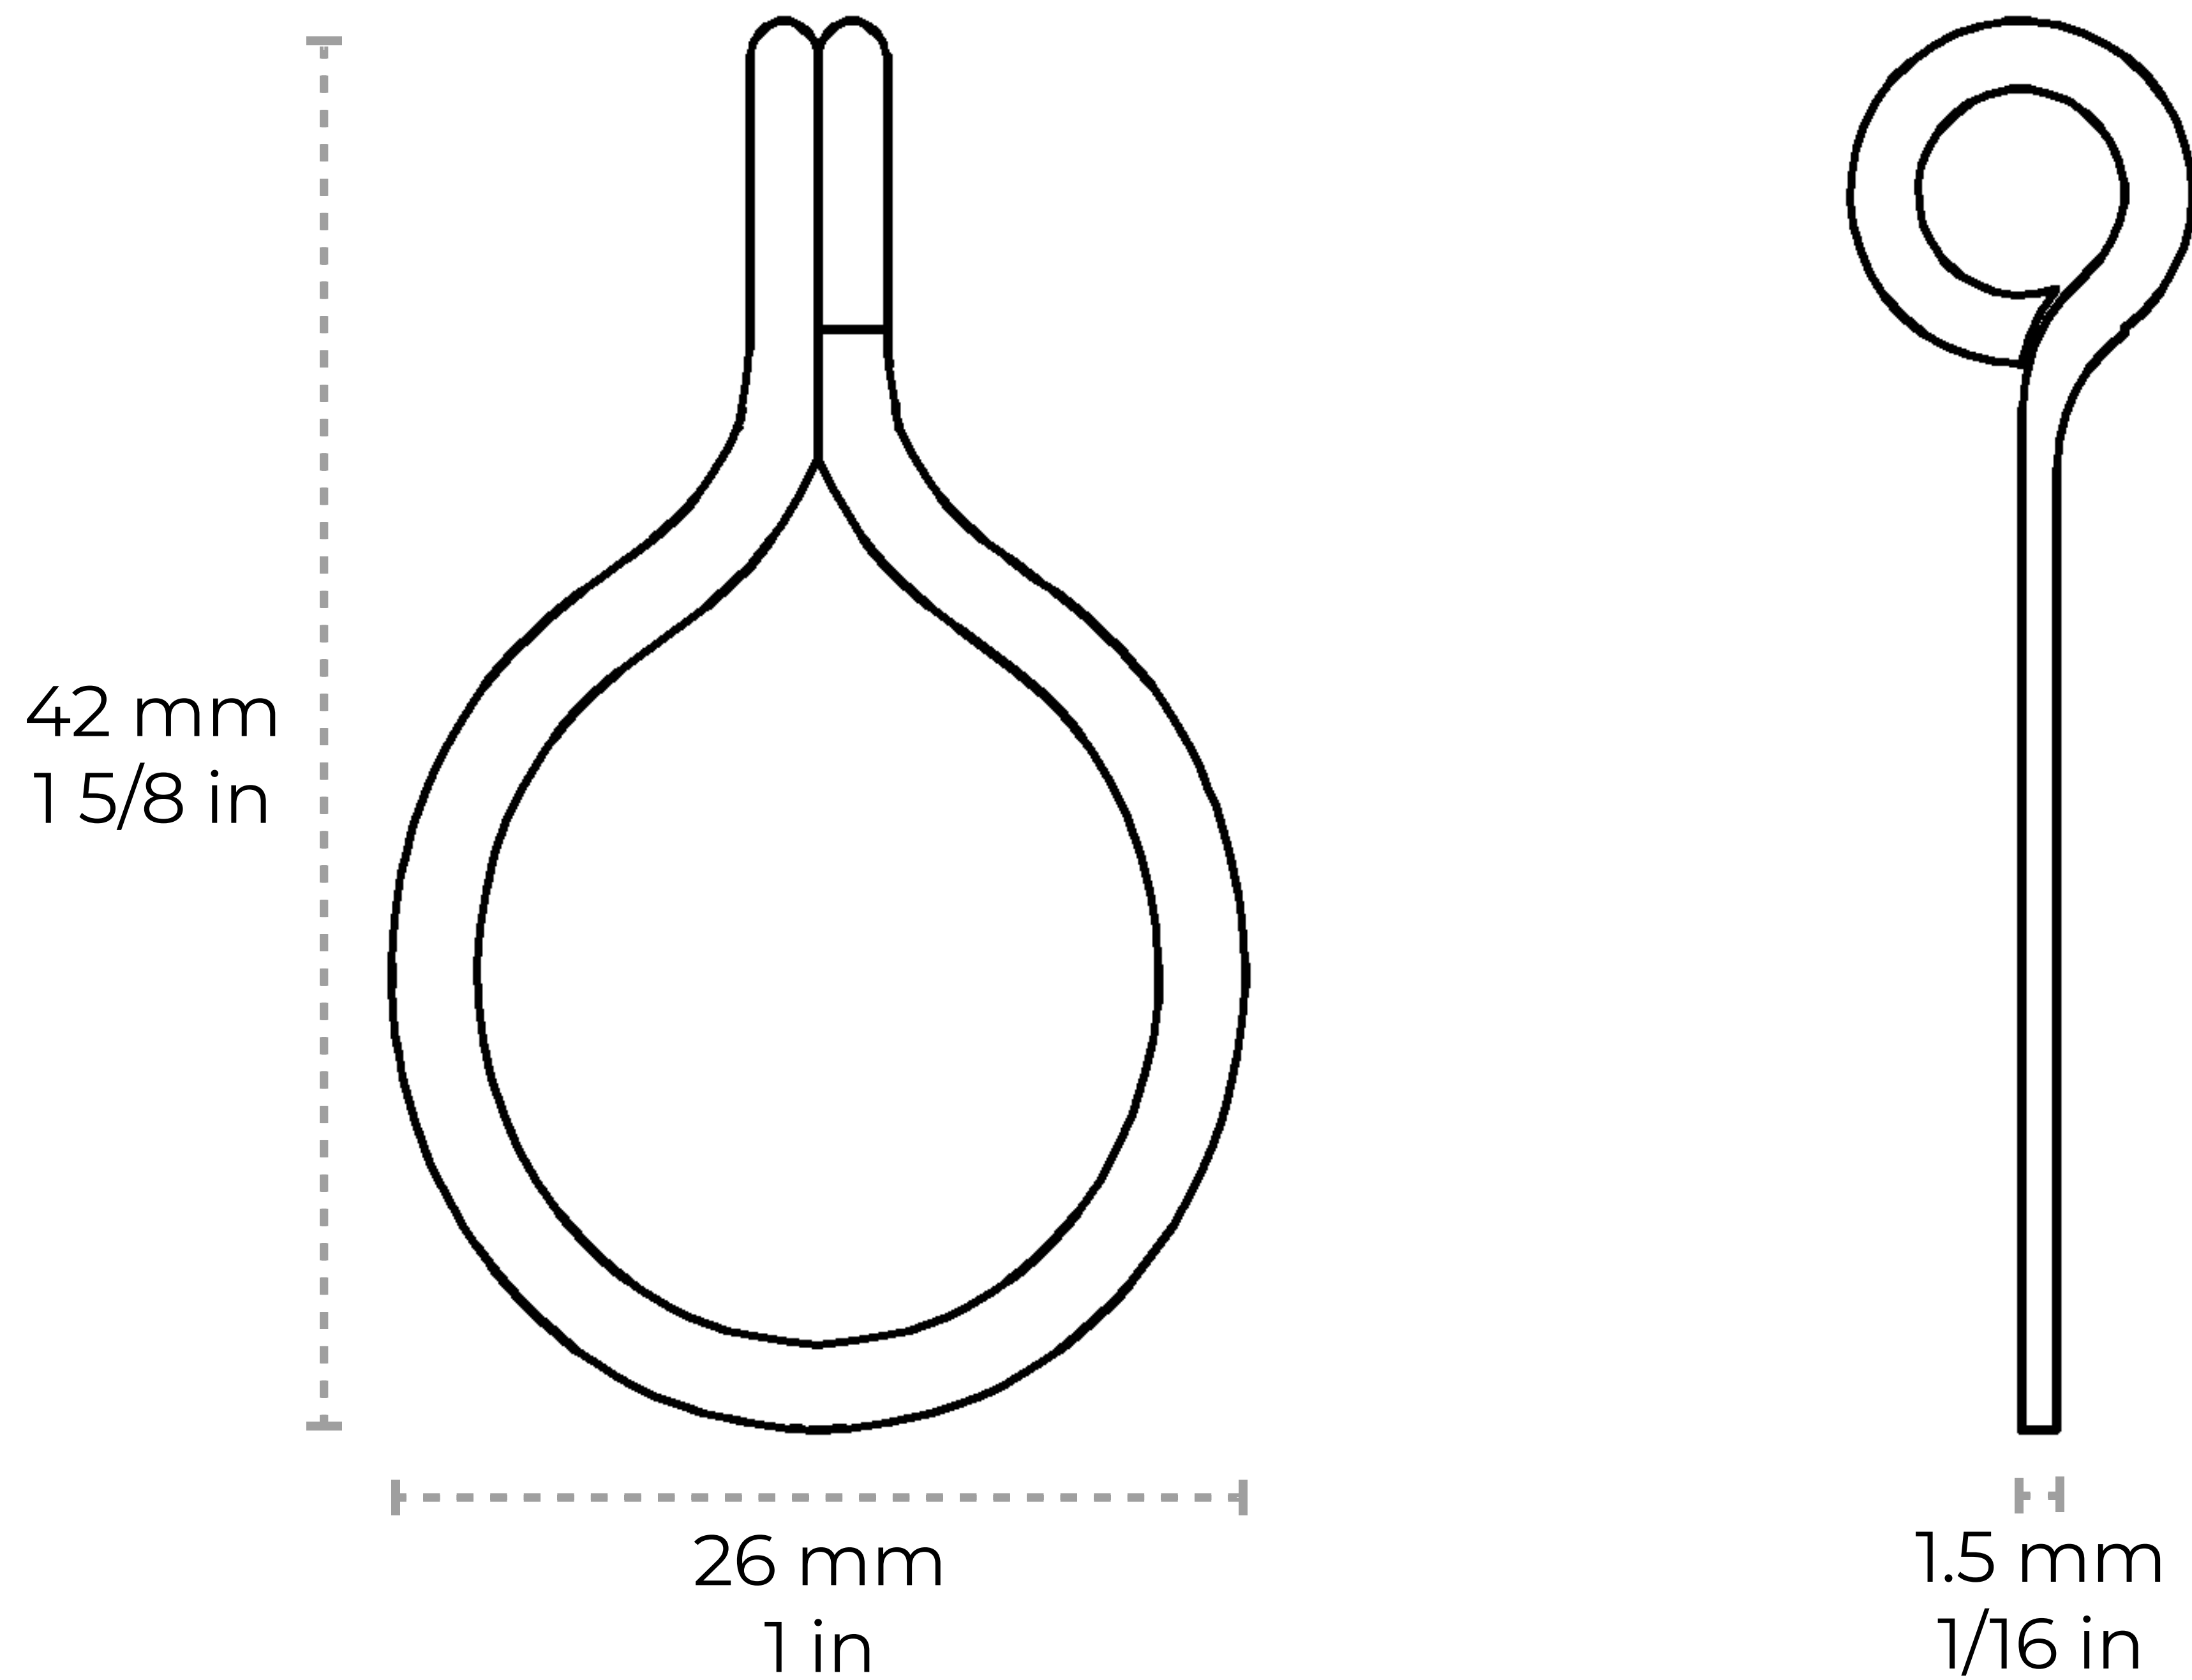

# CH-BR04R-U42

[Chain BR04R-U] Brass Round Chandelier Chain

Material	Brass
Welding Type	Unwelded
Max Load	34 lbs
Weight per Foot	0.06 lbs/ft
Main Link Measurements	Length: 42 mm 1 5/8 in Width: 26 mm 1 in Diameter: 1.5 mm 1/16 in