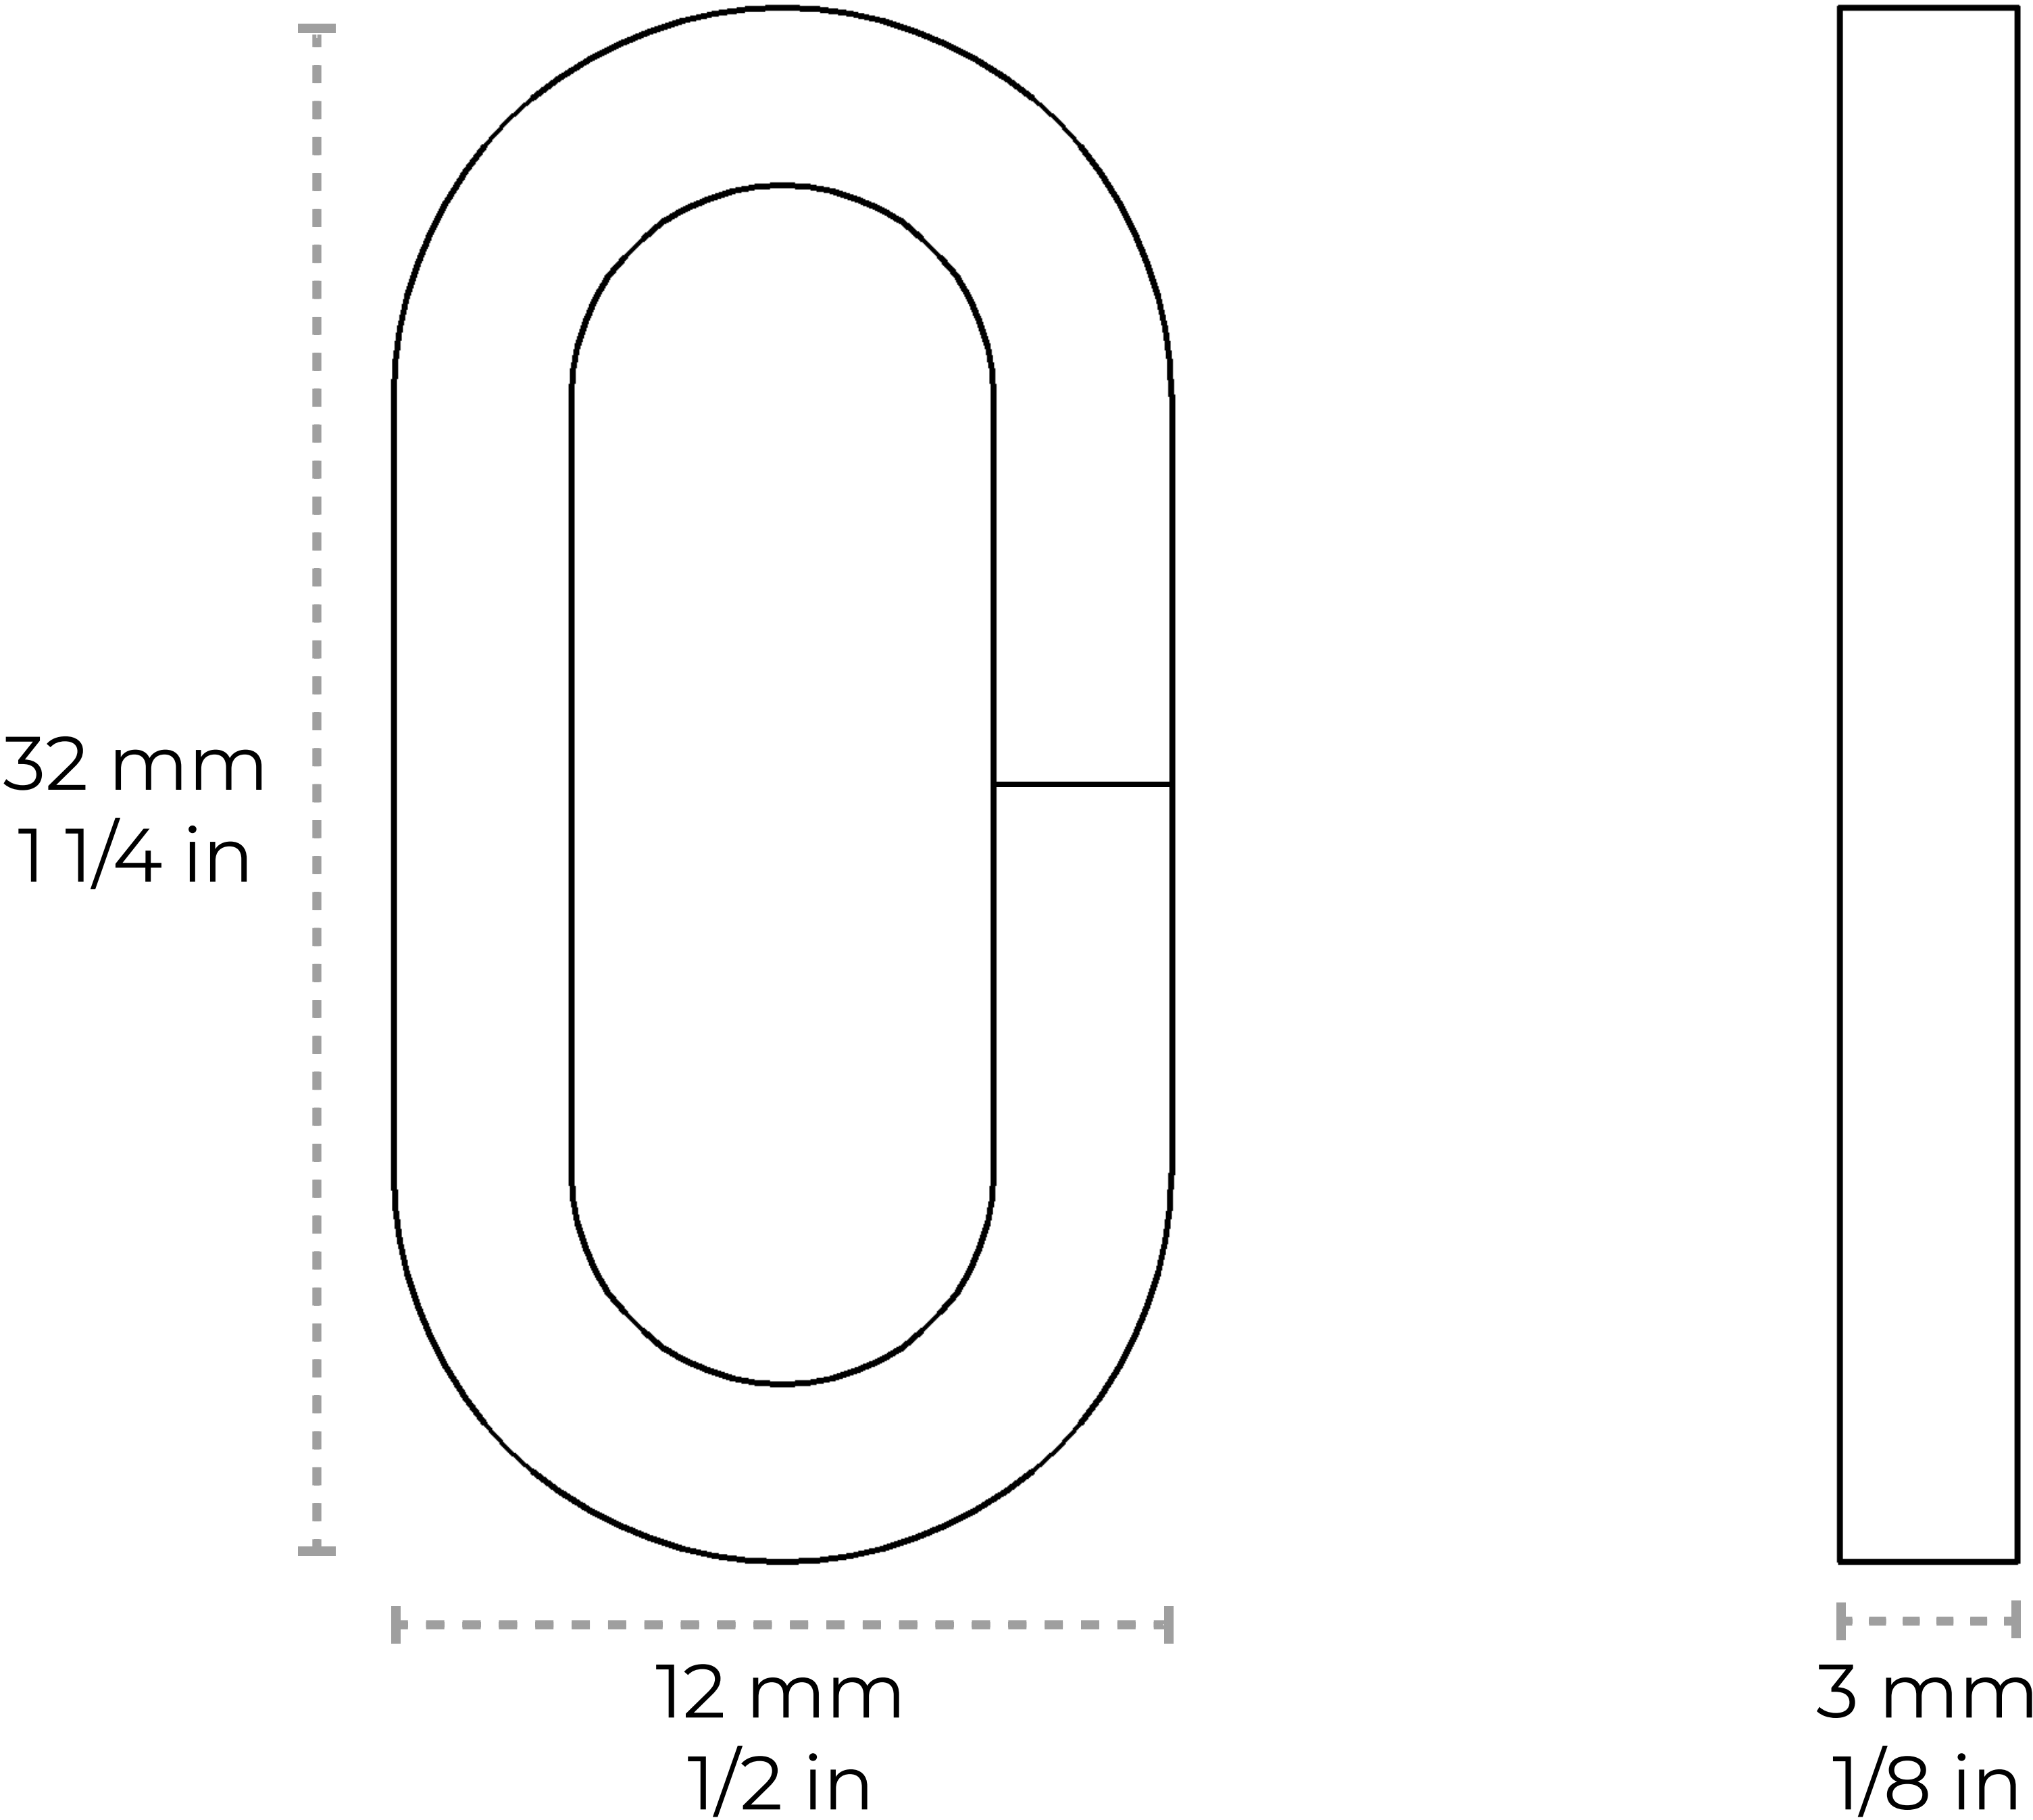

CH-IR49-U32

[Chain IR49-U] Iron Standard Link Chandelier Chain

Material	Iron
Welding Type	Unwelded
Max Load	47 lbs
Weight per Foot	0.13 lbs/ft
Main Link Measurements	Length: 32 mm 1 1/4 in Width: 12 mm 1/2 in Diameter: 3 mm 1/8 in