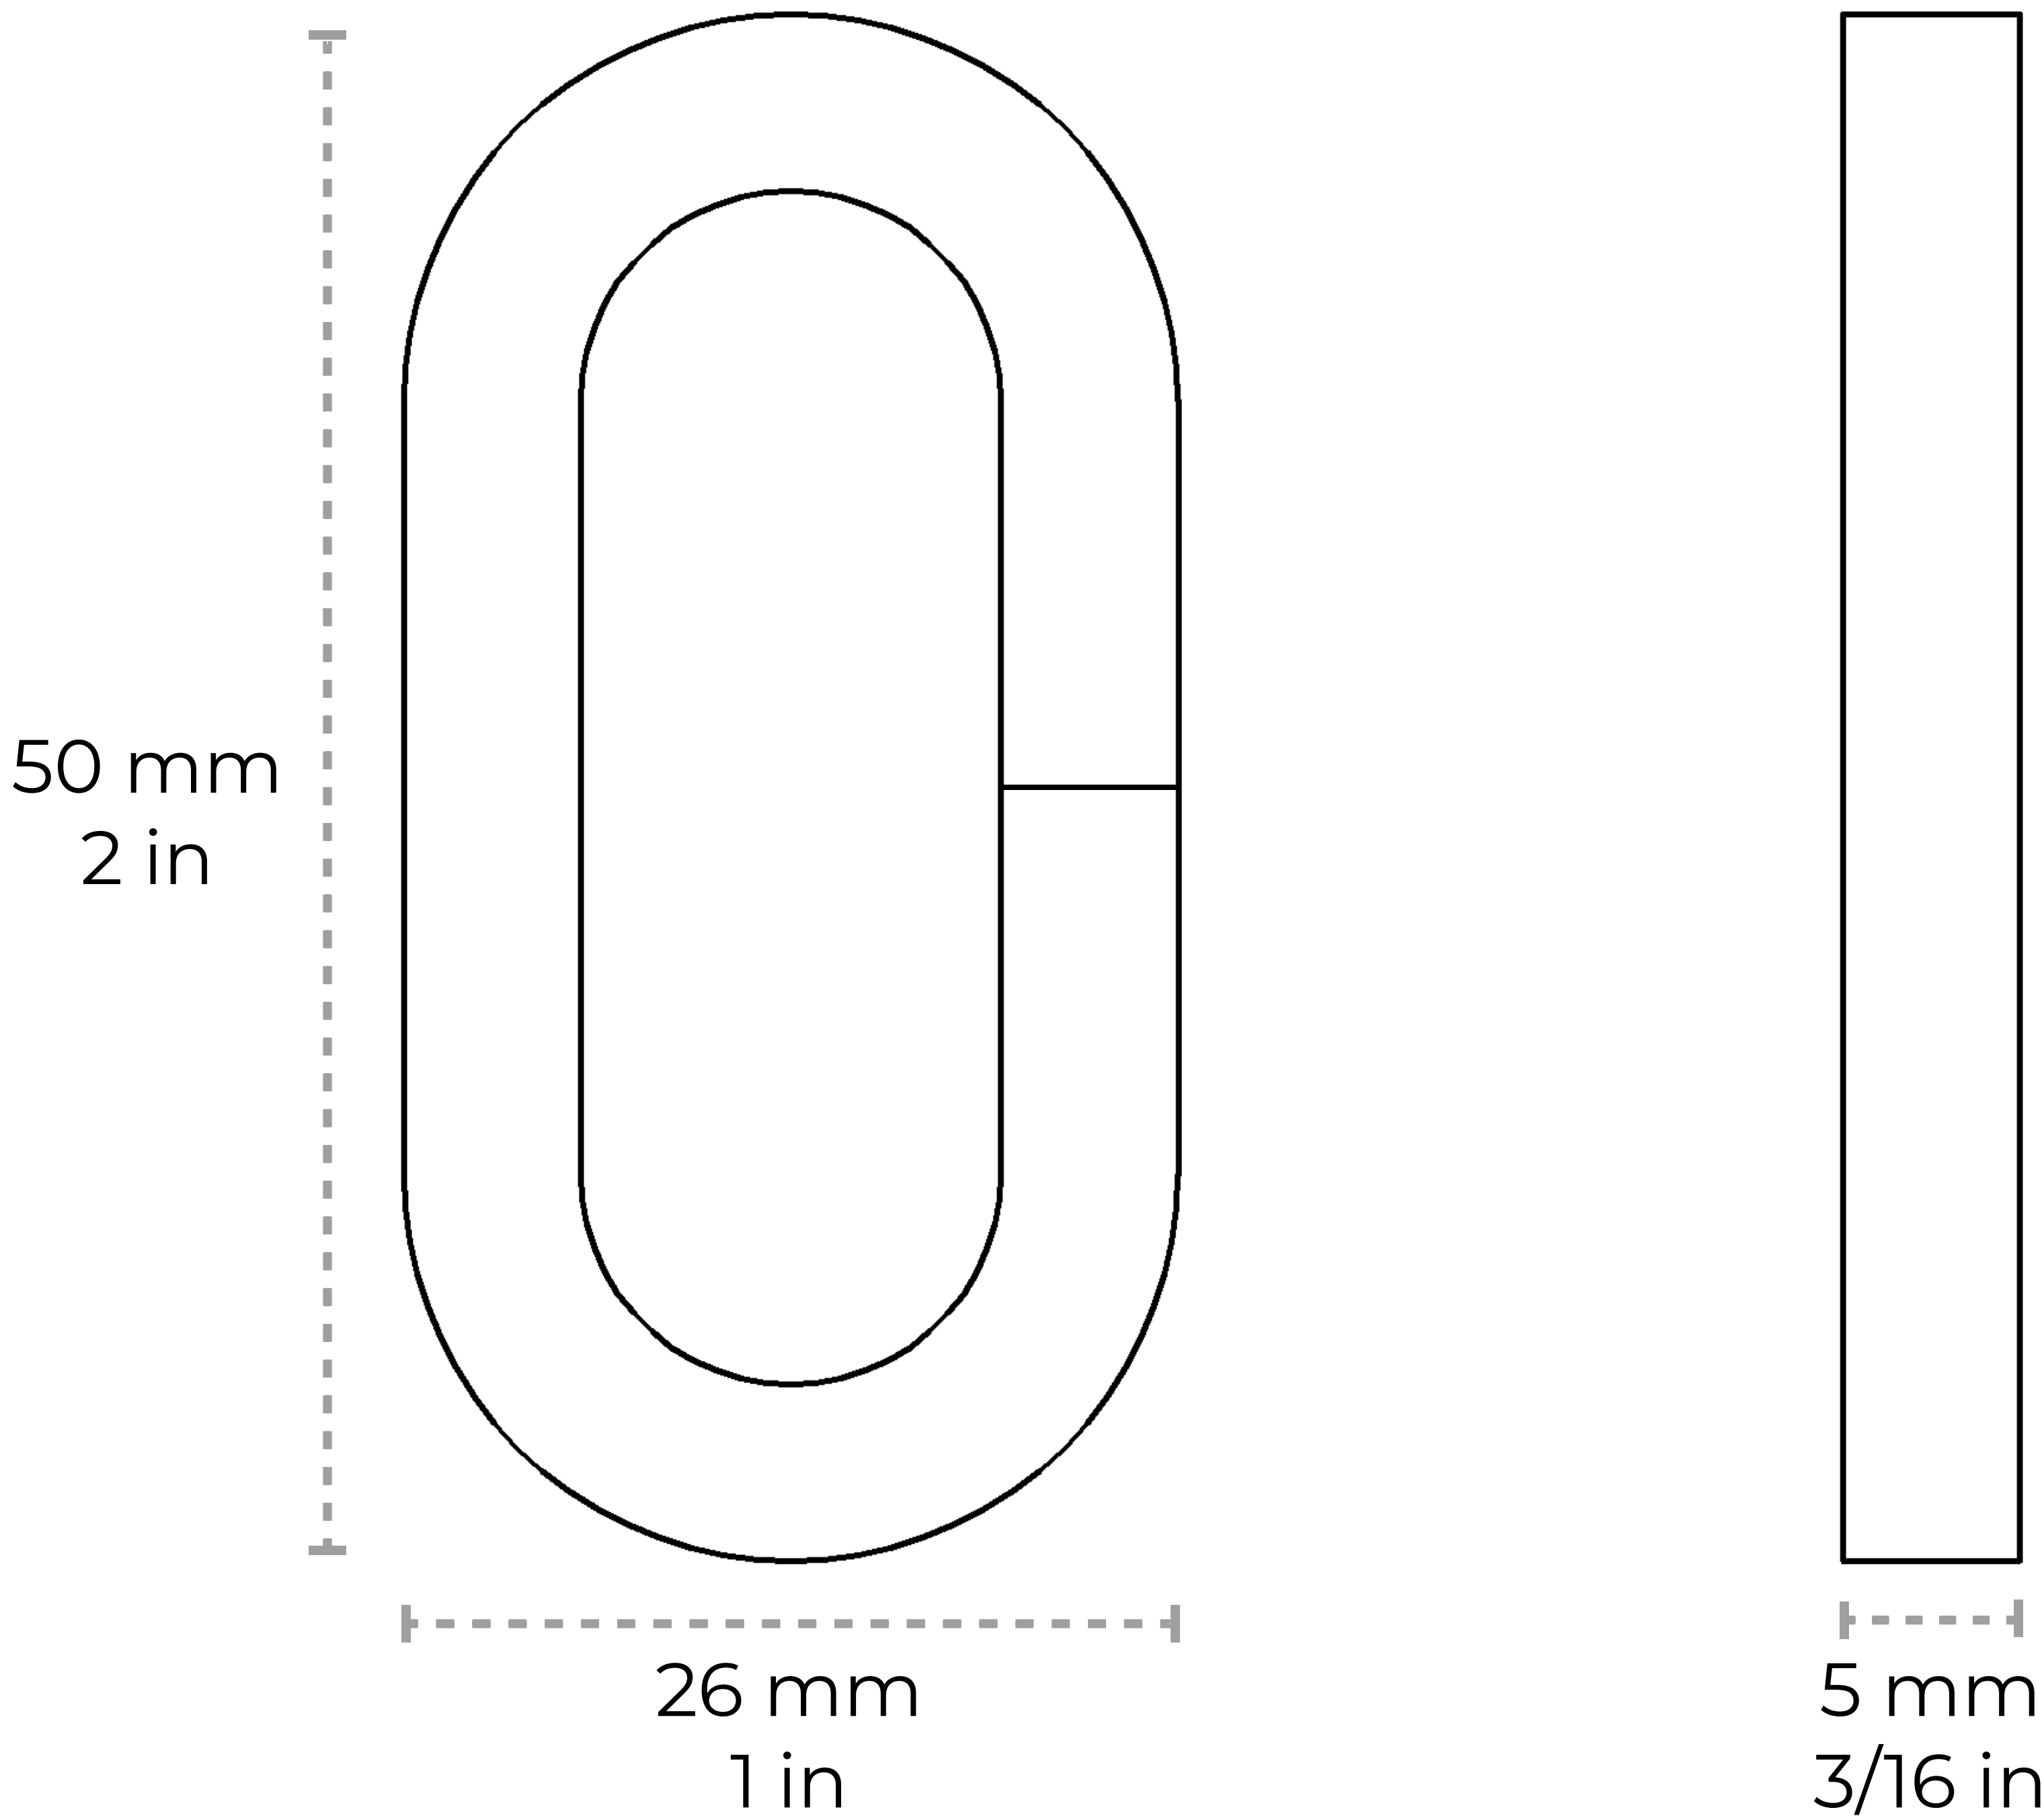

CH-IR49-U50

[Chain IR49-U] Iron Standard Link Chandelier Chain

Material	Iron
Welding Type	Unwelded
Max Load	59 lbs
Weight per Foot	0.34 lbs/ft
Main Link Measurements	Length: 50 mm 2 in Width: 26 mm 1 in Diameter: 5 mm 3/16 in