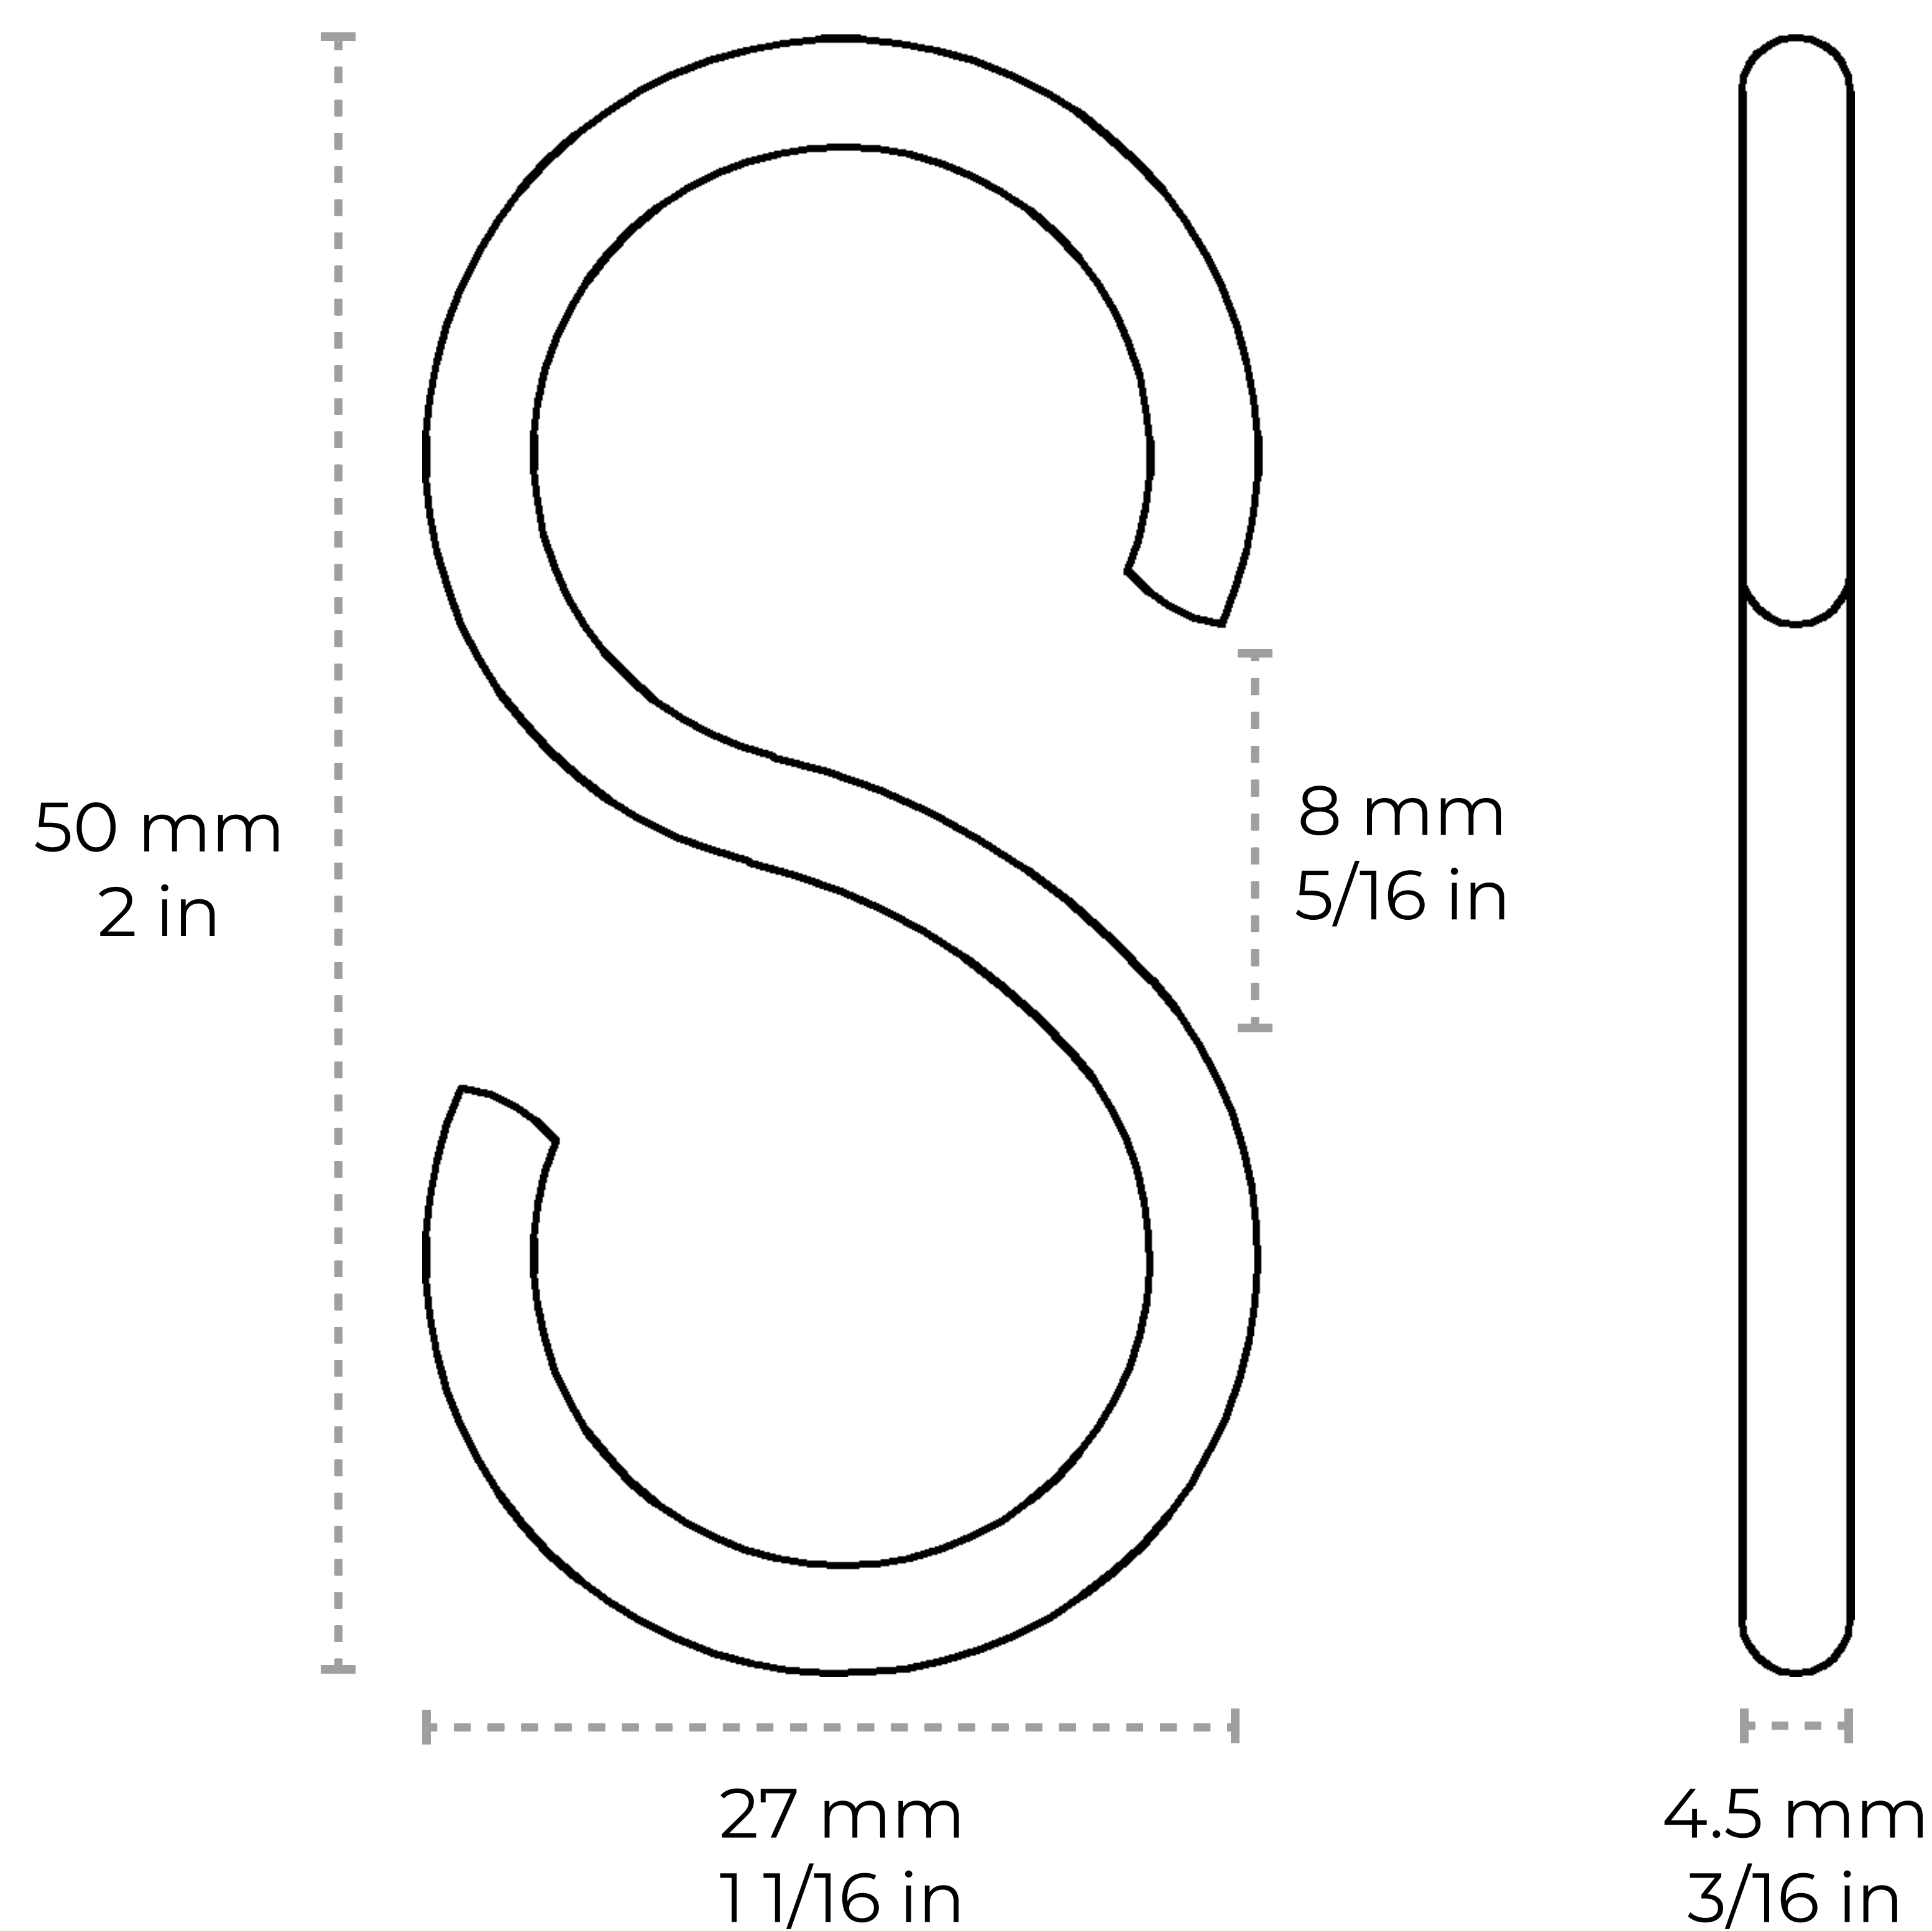

SH-BR13-50

[S-Hook BR13] Brass S-Hook

Material	Brass	
Weight	0.04 lbs	
Max Load	26 lbs	
Gauge	6	
Length	50 mm	2 in
Width	27 mm	1 1/16 in
Diameter	4.5 mm	3/16 in
Opening Length	8 mm	5/16 in

Contact:

1-360-392-8121