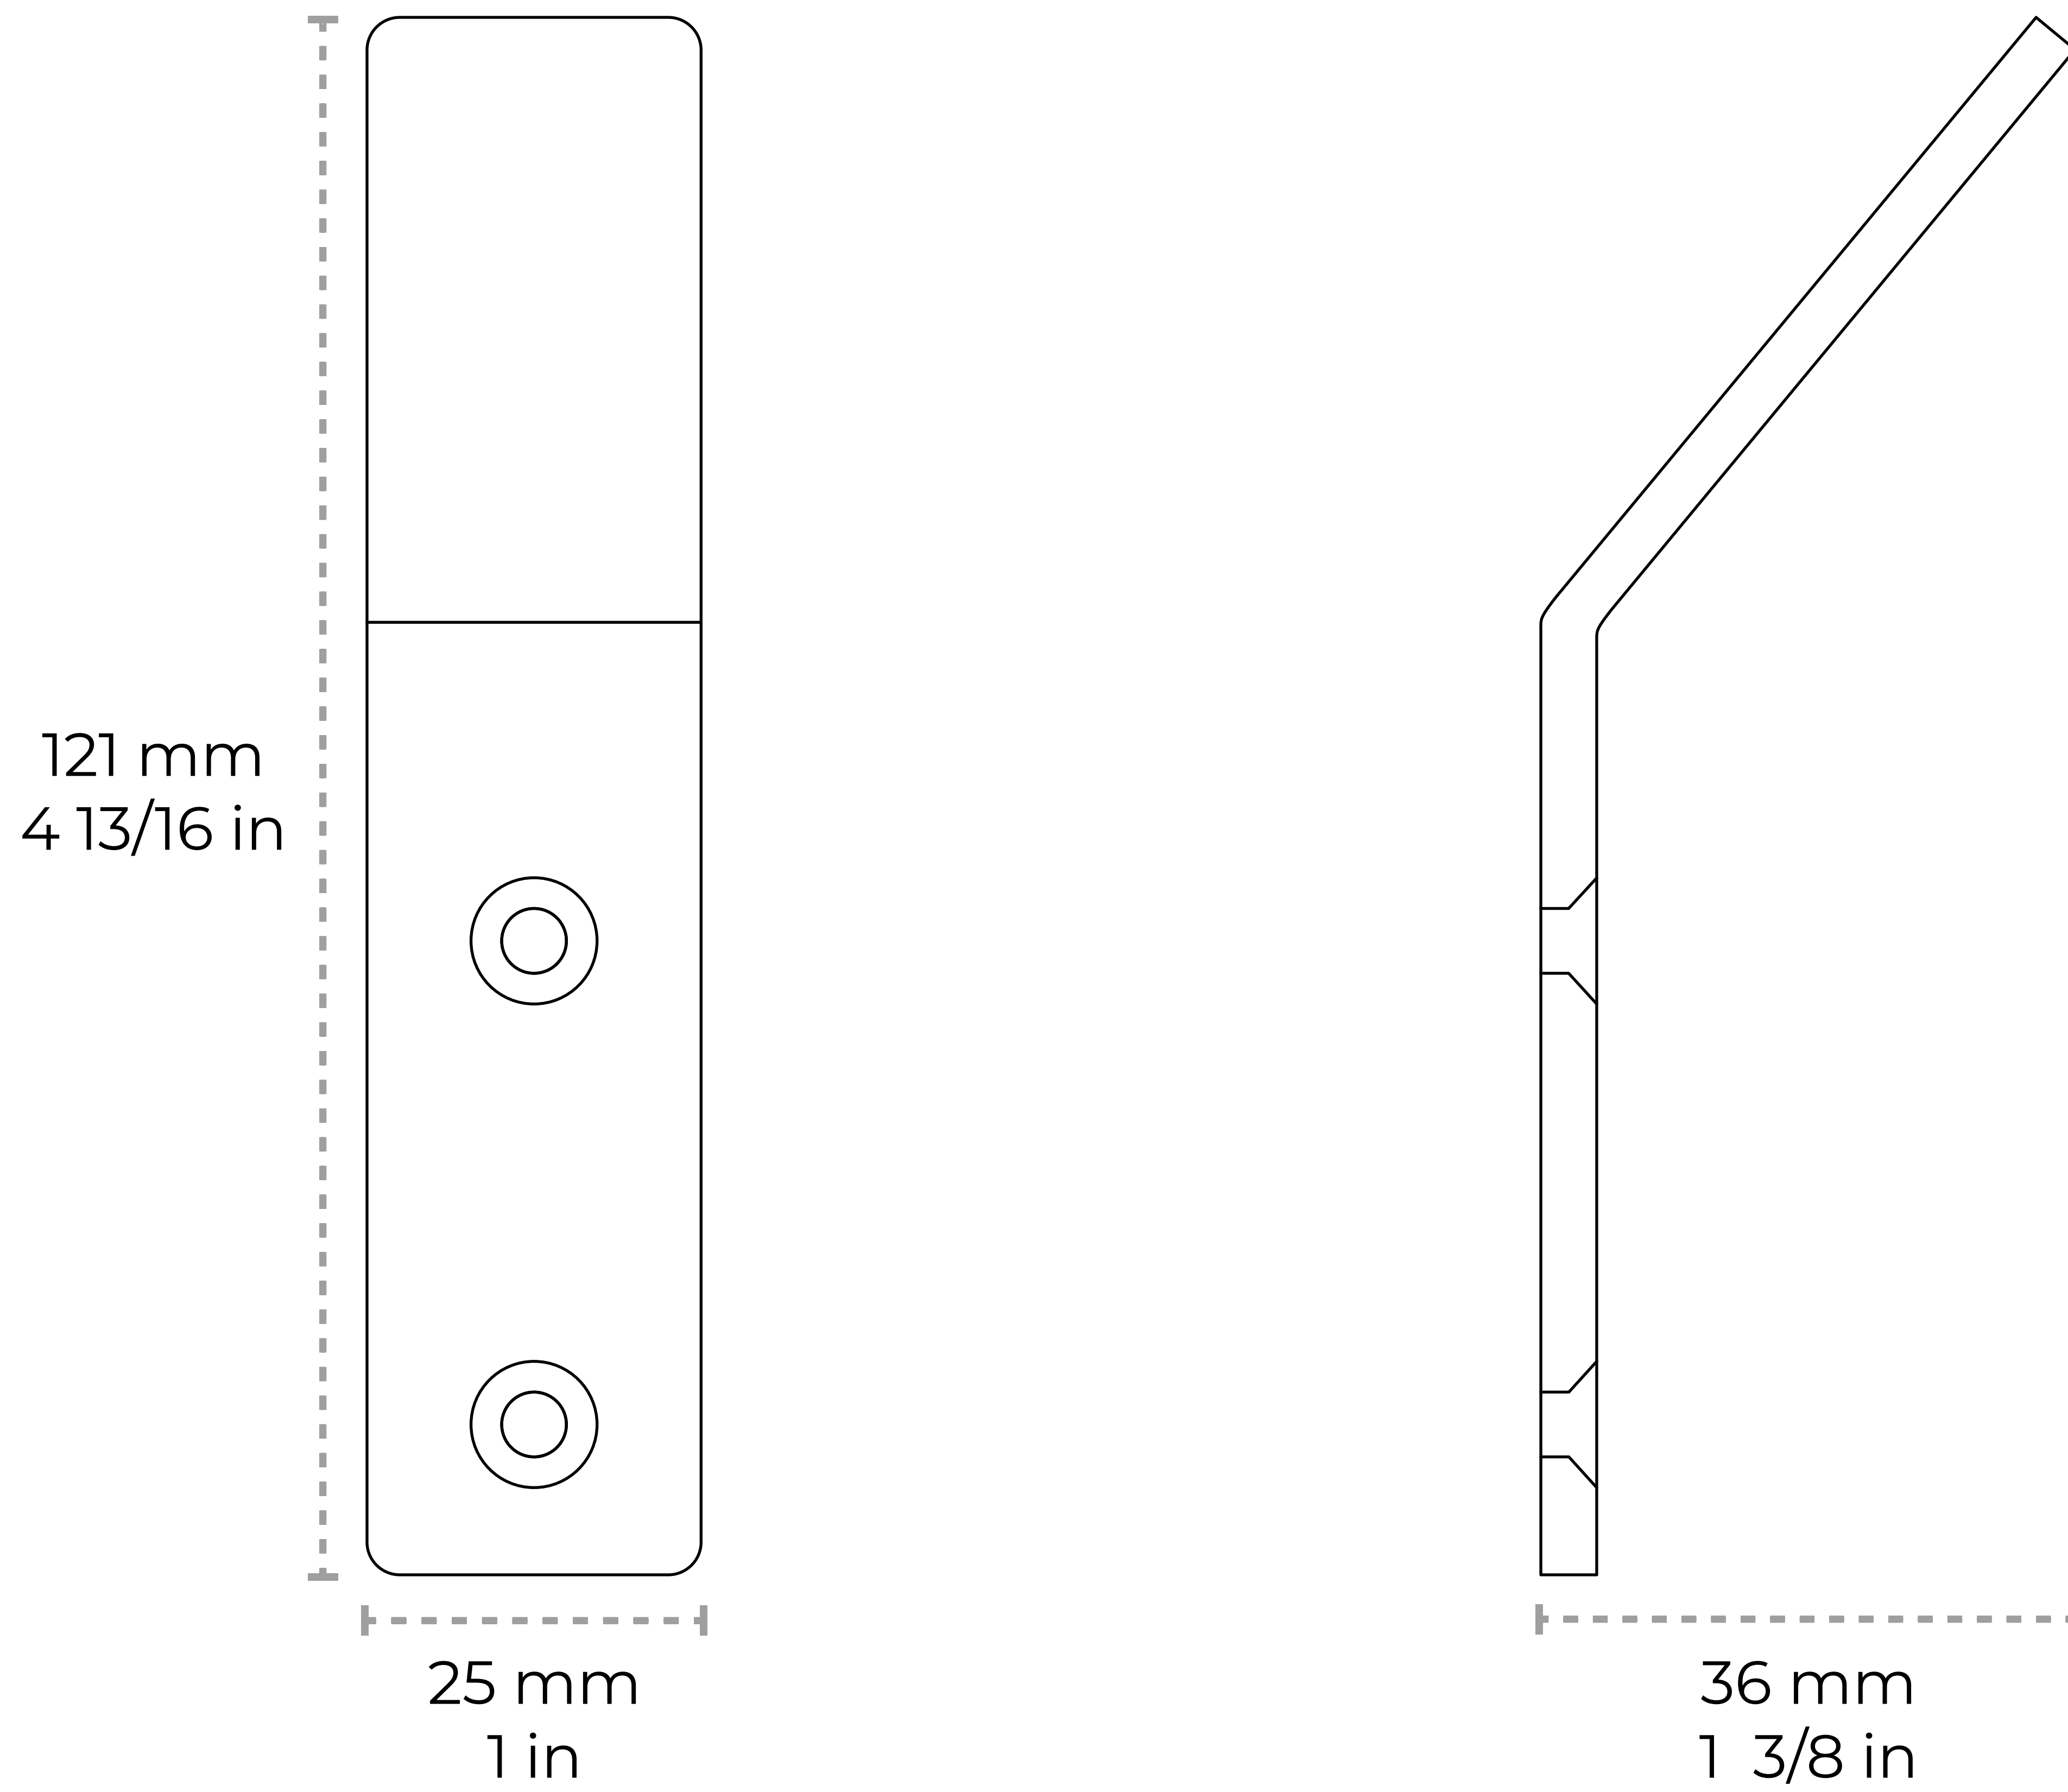

# HK-BR2401-36

[Angled Hook BR2401] Brass Modern Industrial Wall Hook

Material	Brass
Weight	0.25 lbs
Measurements	Length: 121 mm 4 13/16 in Width: 25 mm 1 in Projection: 36 mm 1 3/8 in