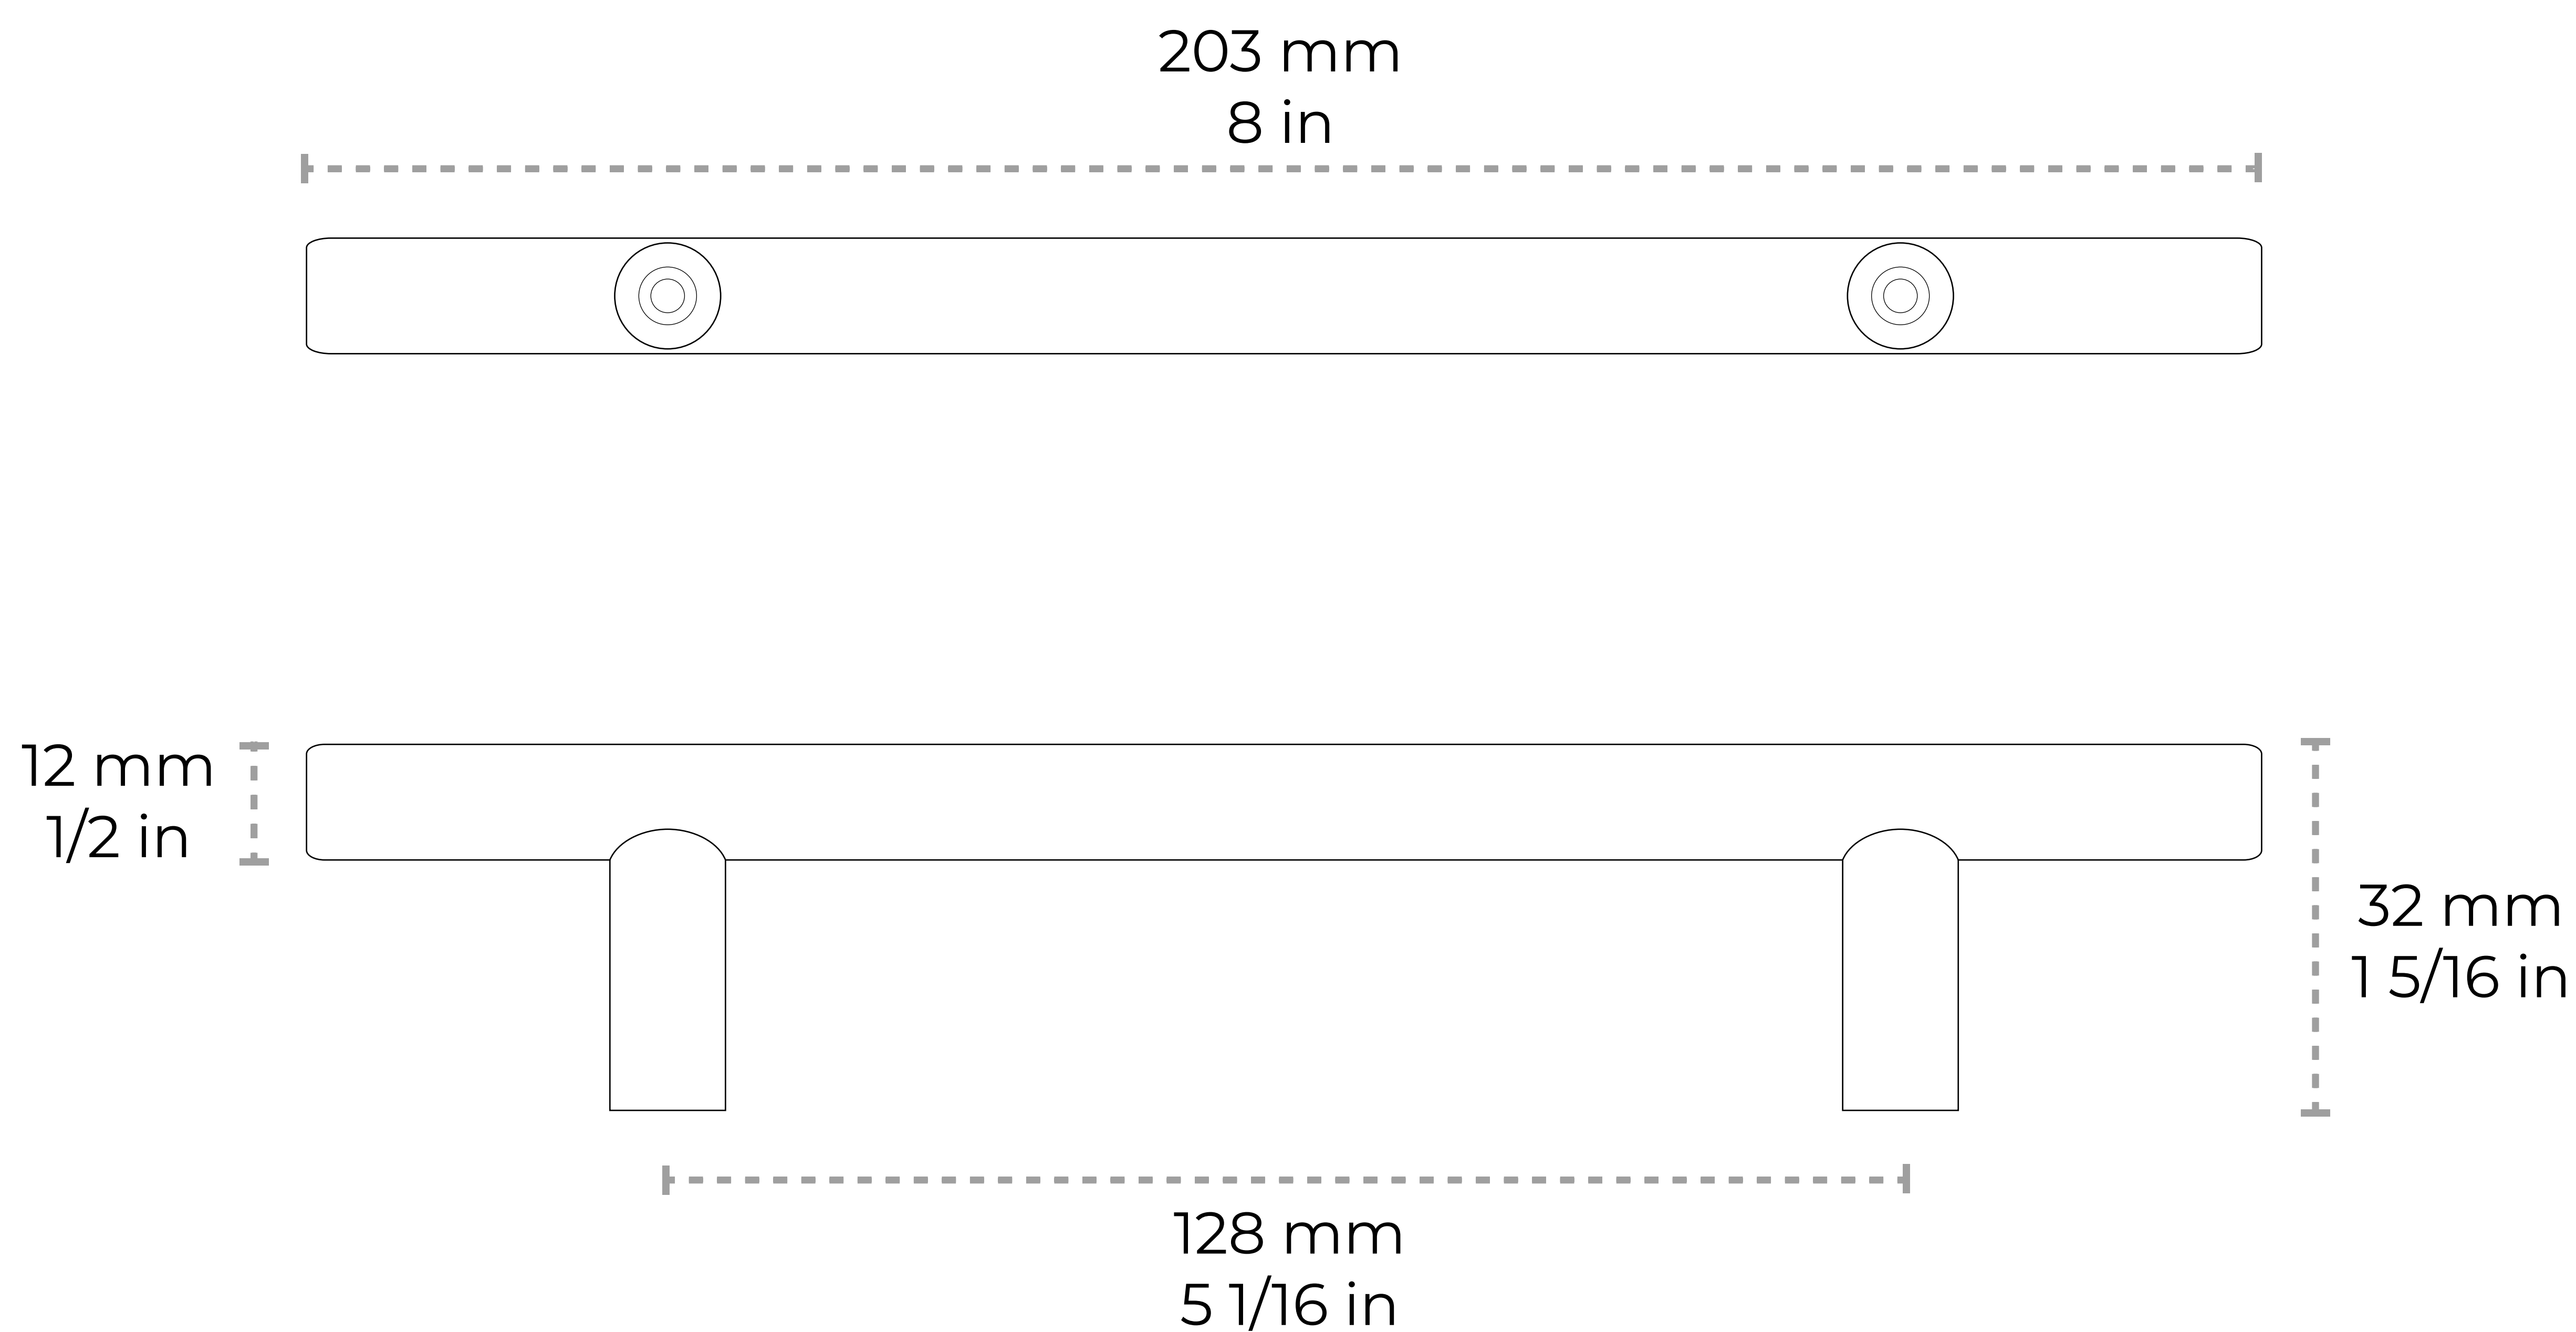

HD-SS002-128

[Handle SS002] Stainless Steel Modern Handle Pull

Material	Stainless Steel
Weight	0.44 lbs
Length	203 mm 8 in
Width	12 mm 1/2 in
Projection	32 mm 1 5/16 in
Center to Center	128 mm 5 1/16 in