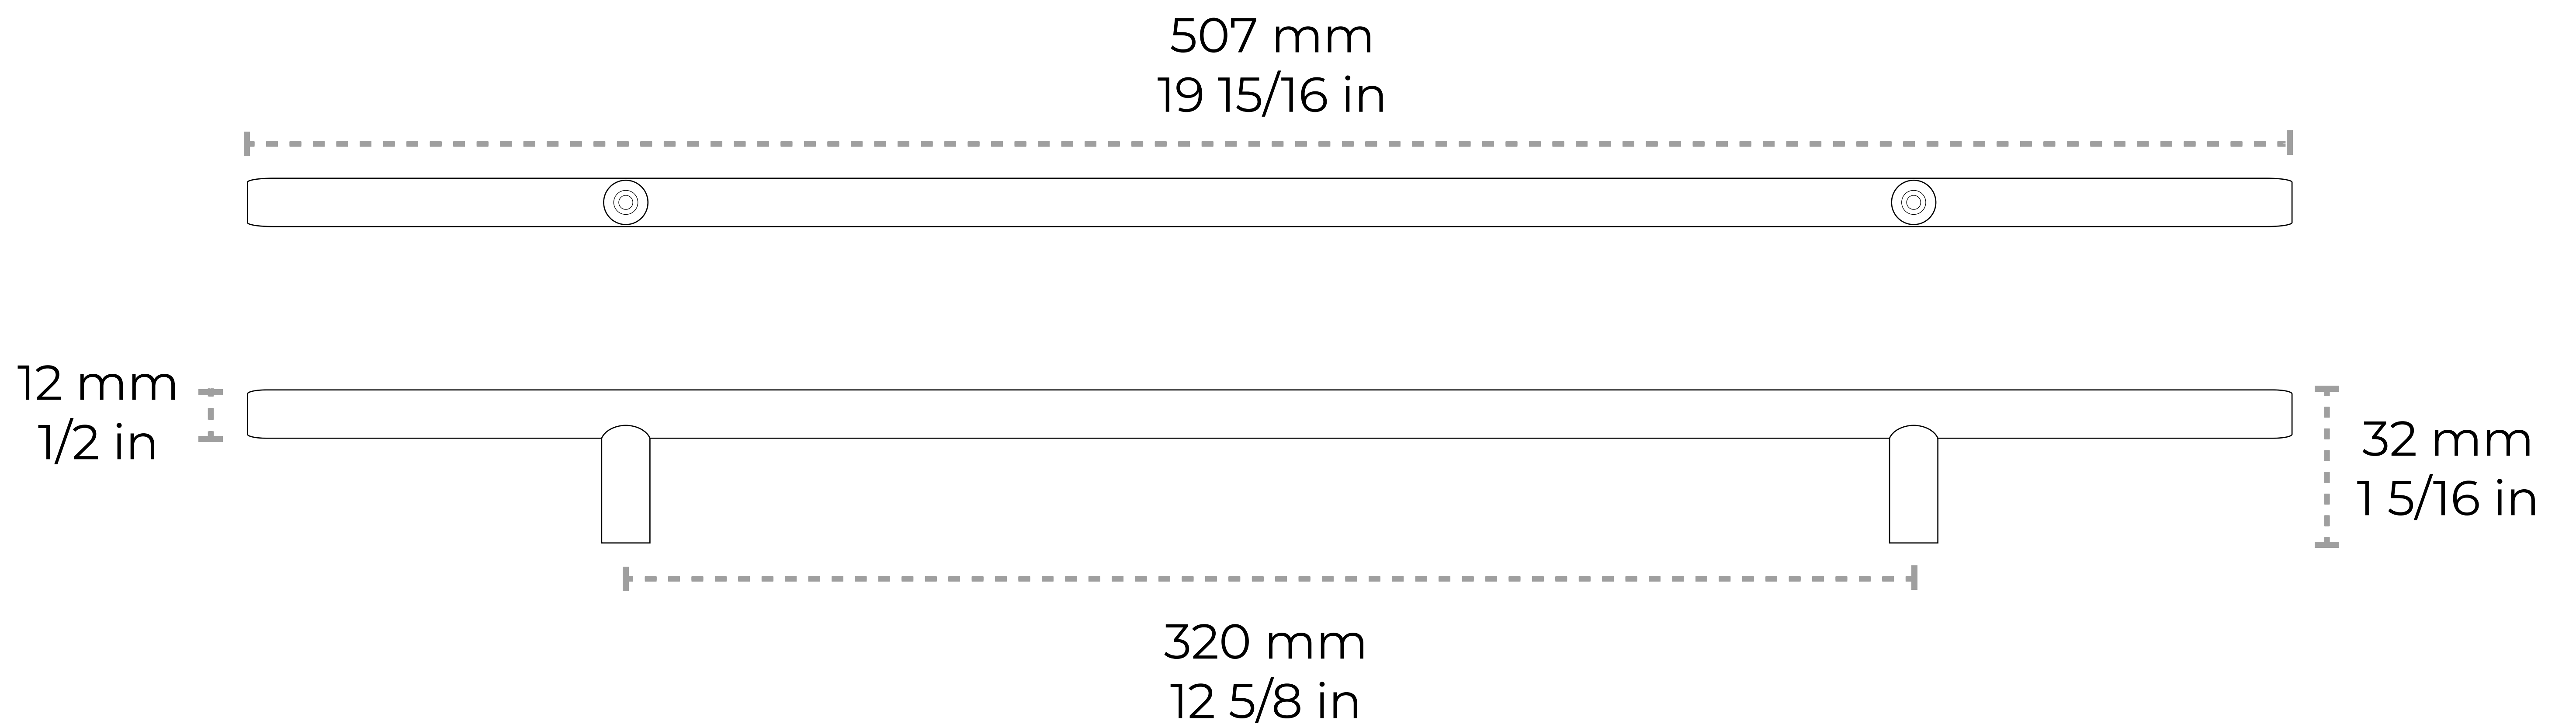

HD-SS002-320

[Handle SS002] Stainless Steel Modern Handle Pull

Material	Stainless Steel
Weight	1.03 lbs
Length	507 mm 19 15/16 in
Width	12 mm 1/2 in
Projection	32 mm 1 5/16 in
Center to Center	320 mm 12 5/8 in