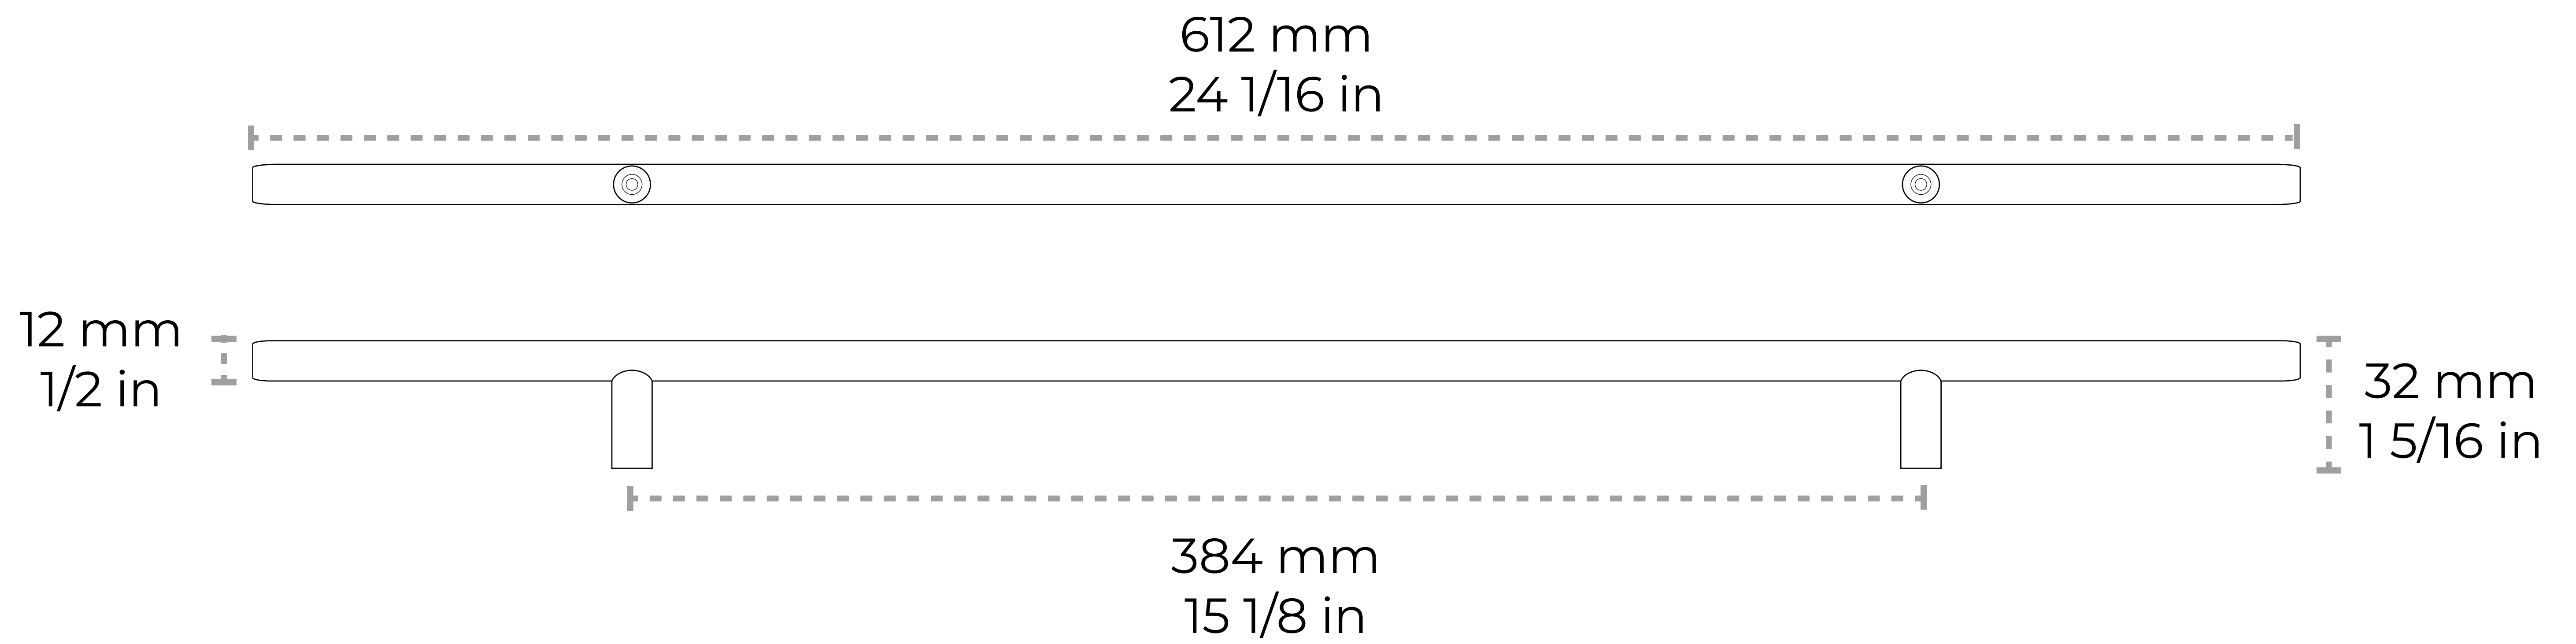

HD-SS002-384

[Handle SS002] Stainless Steel Modern Handle Pull

Material	Stainless Steel
Weight	1.23 lbs
Length	612 mm 24 1/16 in
Width	12 mm 1/2 in
Projection	32 mm 1 5/16 in
Center to Center	384 mm 15 1/8 in