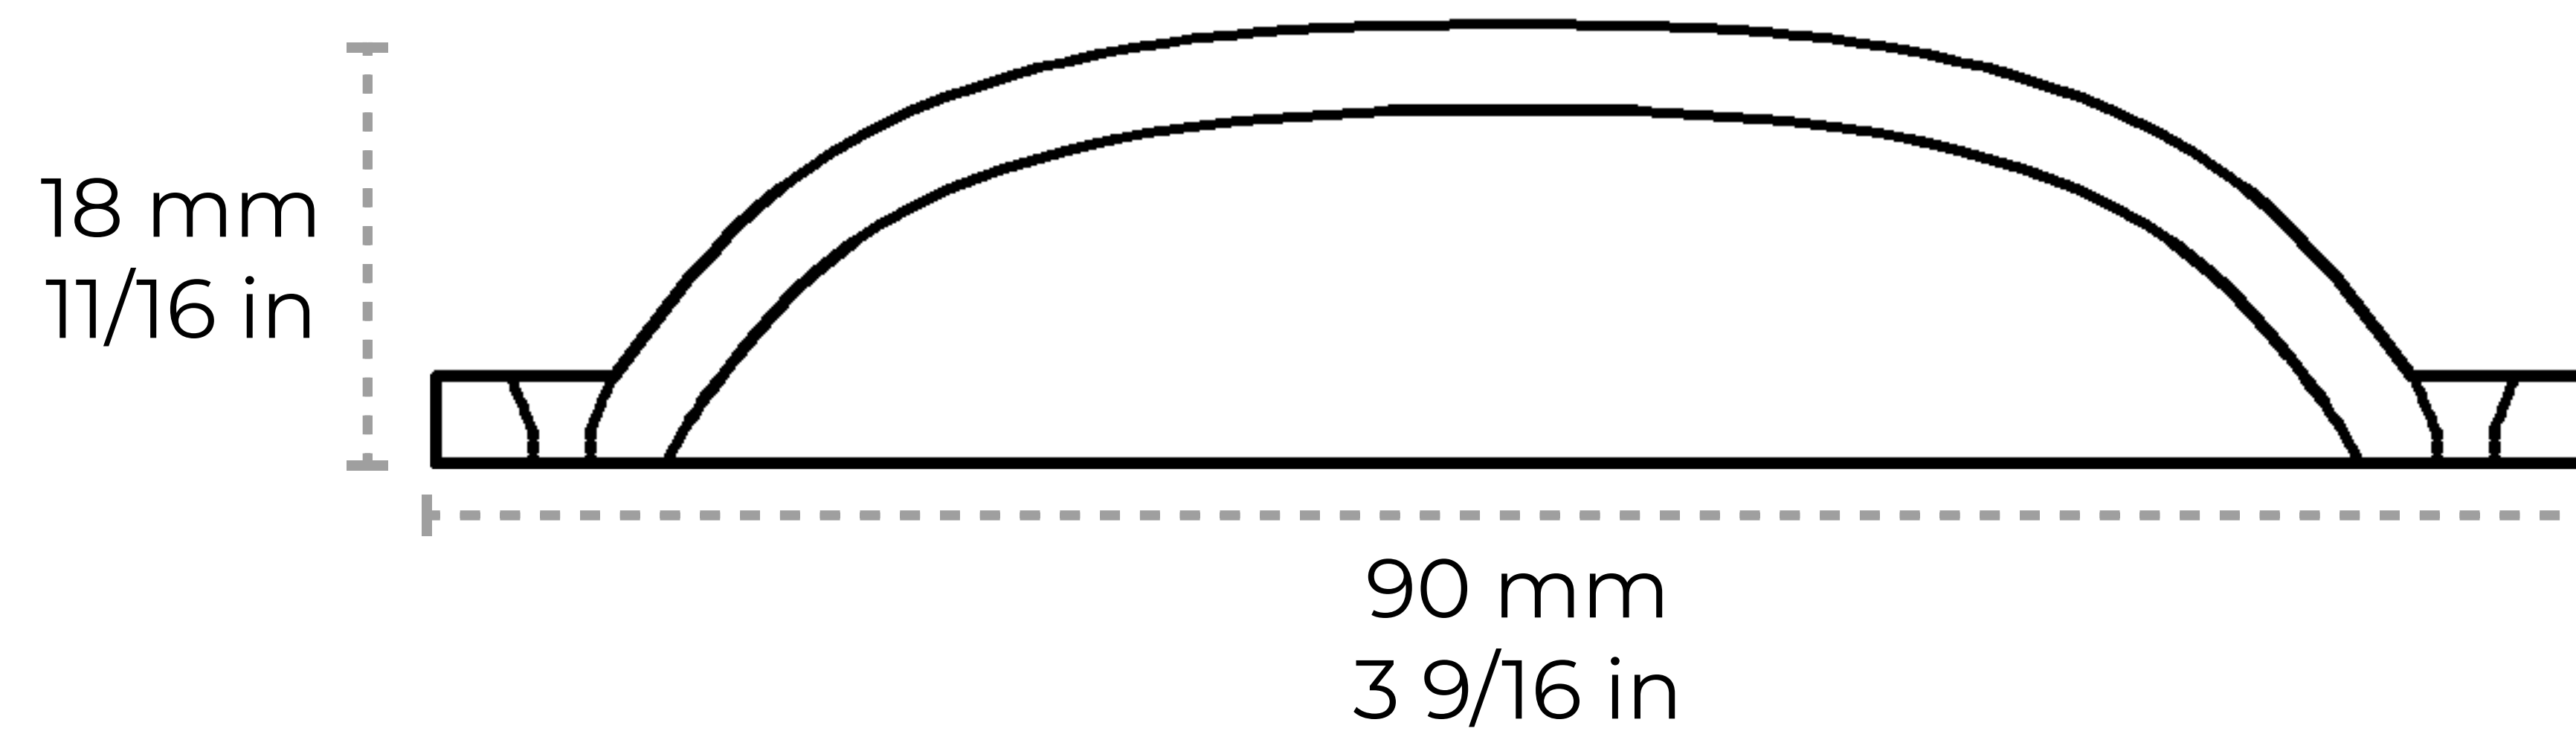

PL-IR8355-60

[Pull IR8355] Iron Vintage Traditional Cup Pull

Material	Iron	
Weight	0.15 lbs	
Length	90 mm	3 9/16 in
Width	37 mm	1 1/2 in
Projection	18 mm	11/16 in
Center to Center	60 mm	2 3/8 in

Contact: