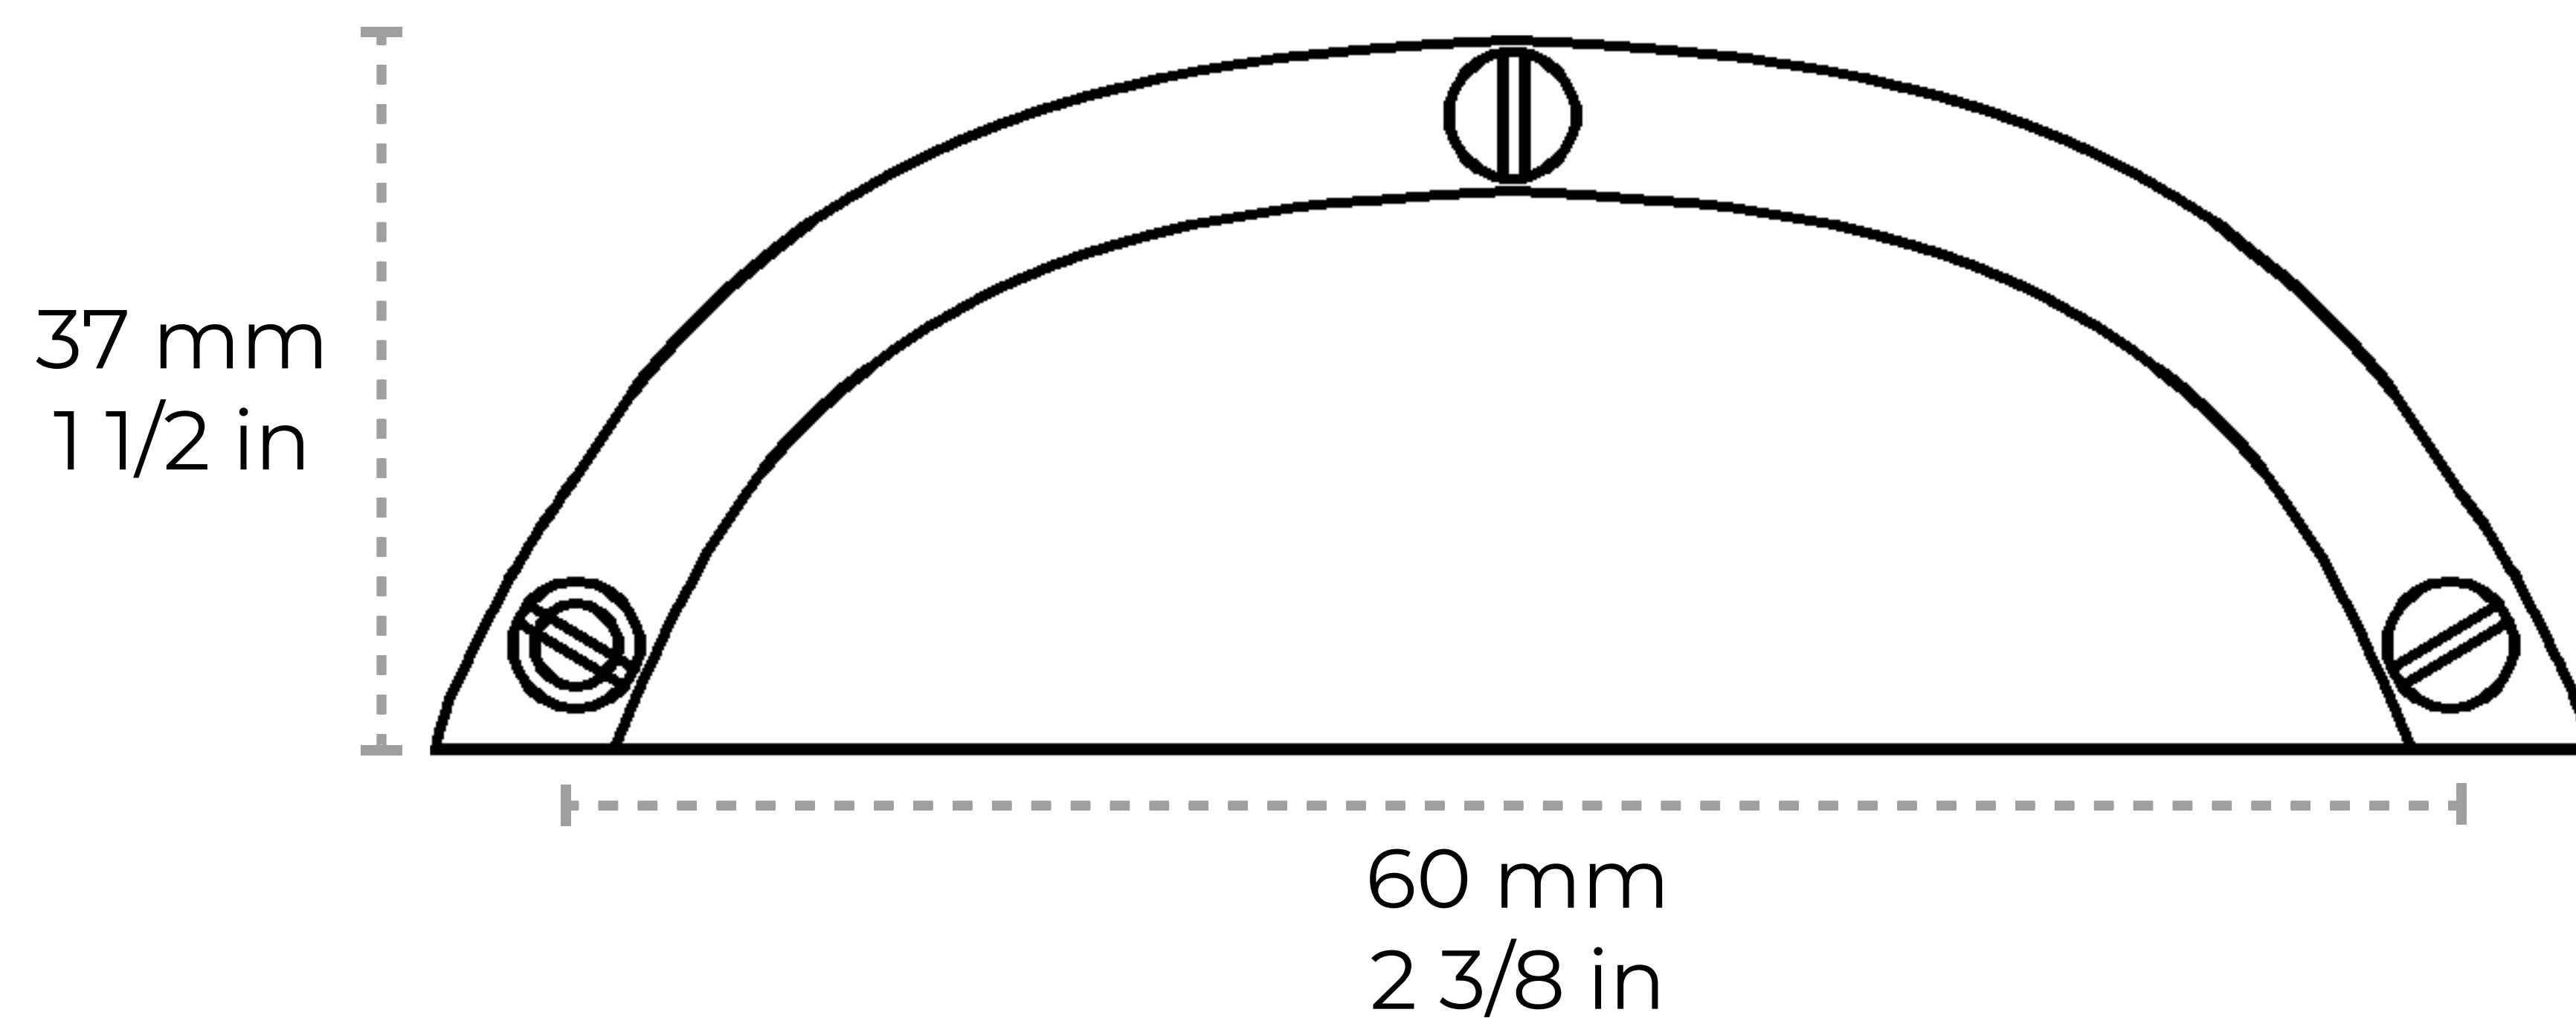

PL-IR8355-60

[Pull IR8355] Iron Vintage Traditional Cup Pull

Material	Iron	
Weight	0.15 lbs	
Length	90 mm	3 9/16 in
Width	37 mm	1 1/2 in
Projection	18 mm	11/16 in
Center to Center	60 mm	2 3/8 in

Contact: